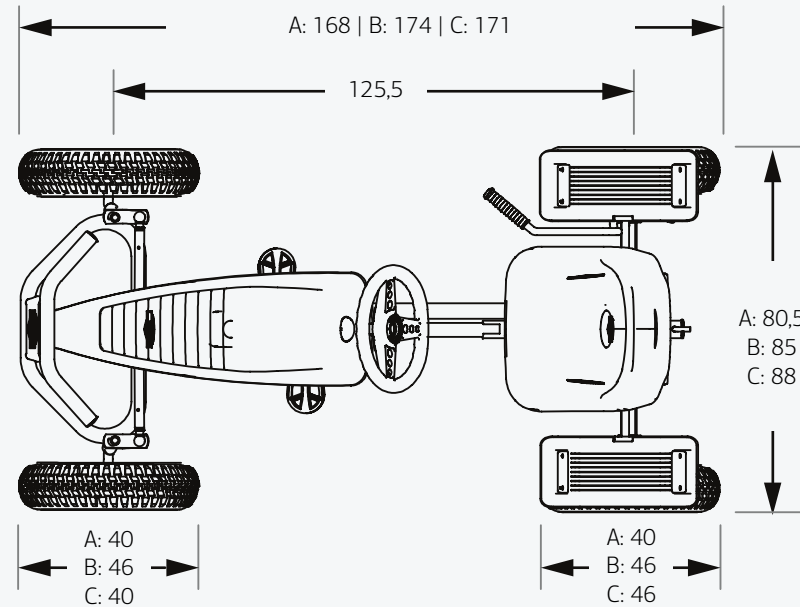

* Look at our website or specification list which accessorie is suitable per go-kart

BERG LRO DATA

Inspiring Active Play

All data is applicable on all XL Frame models unless indicated otherwise.
 A: General models | B: Safari | C: Farm models

*All sizes in cm

BERG LRO DATA

Inspiring Active Play

General

Recommended age	5+
Max user height	210 cm
Max user weight	100 kg
Parental supervision required	Yes
Safety mark	CE
Assembly time	<30 min

Warranty