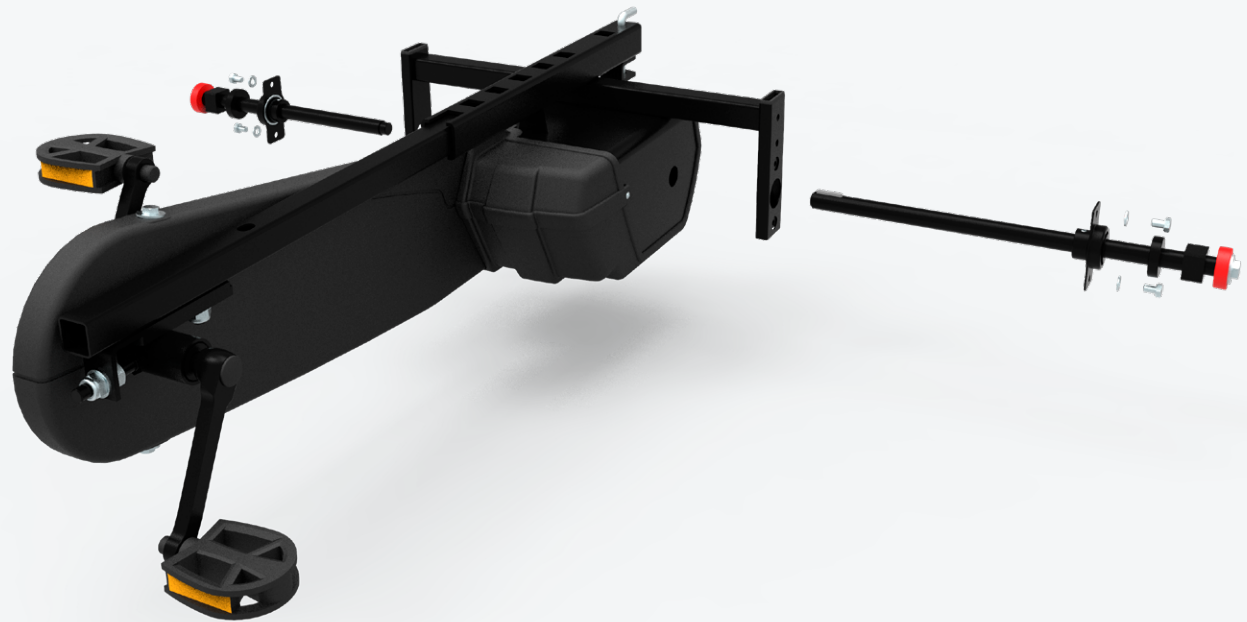

The *ultimate*
quality go-kart!