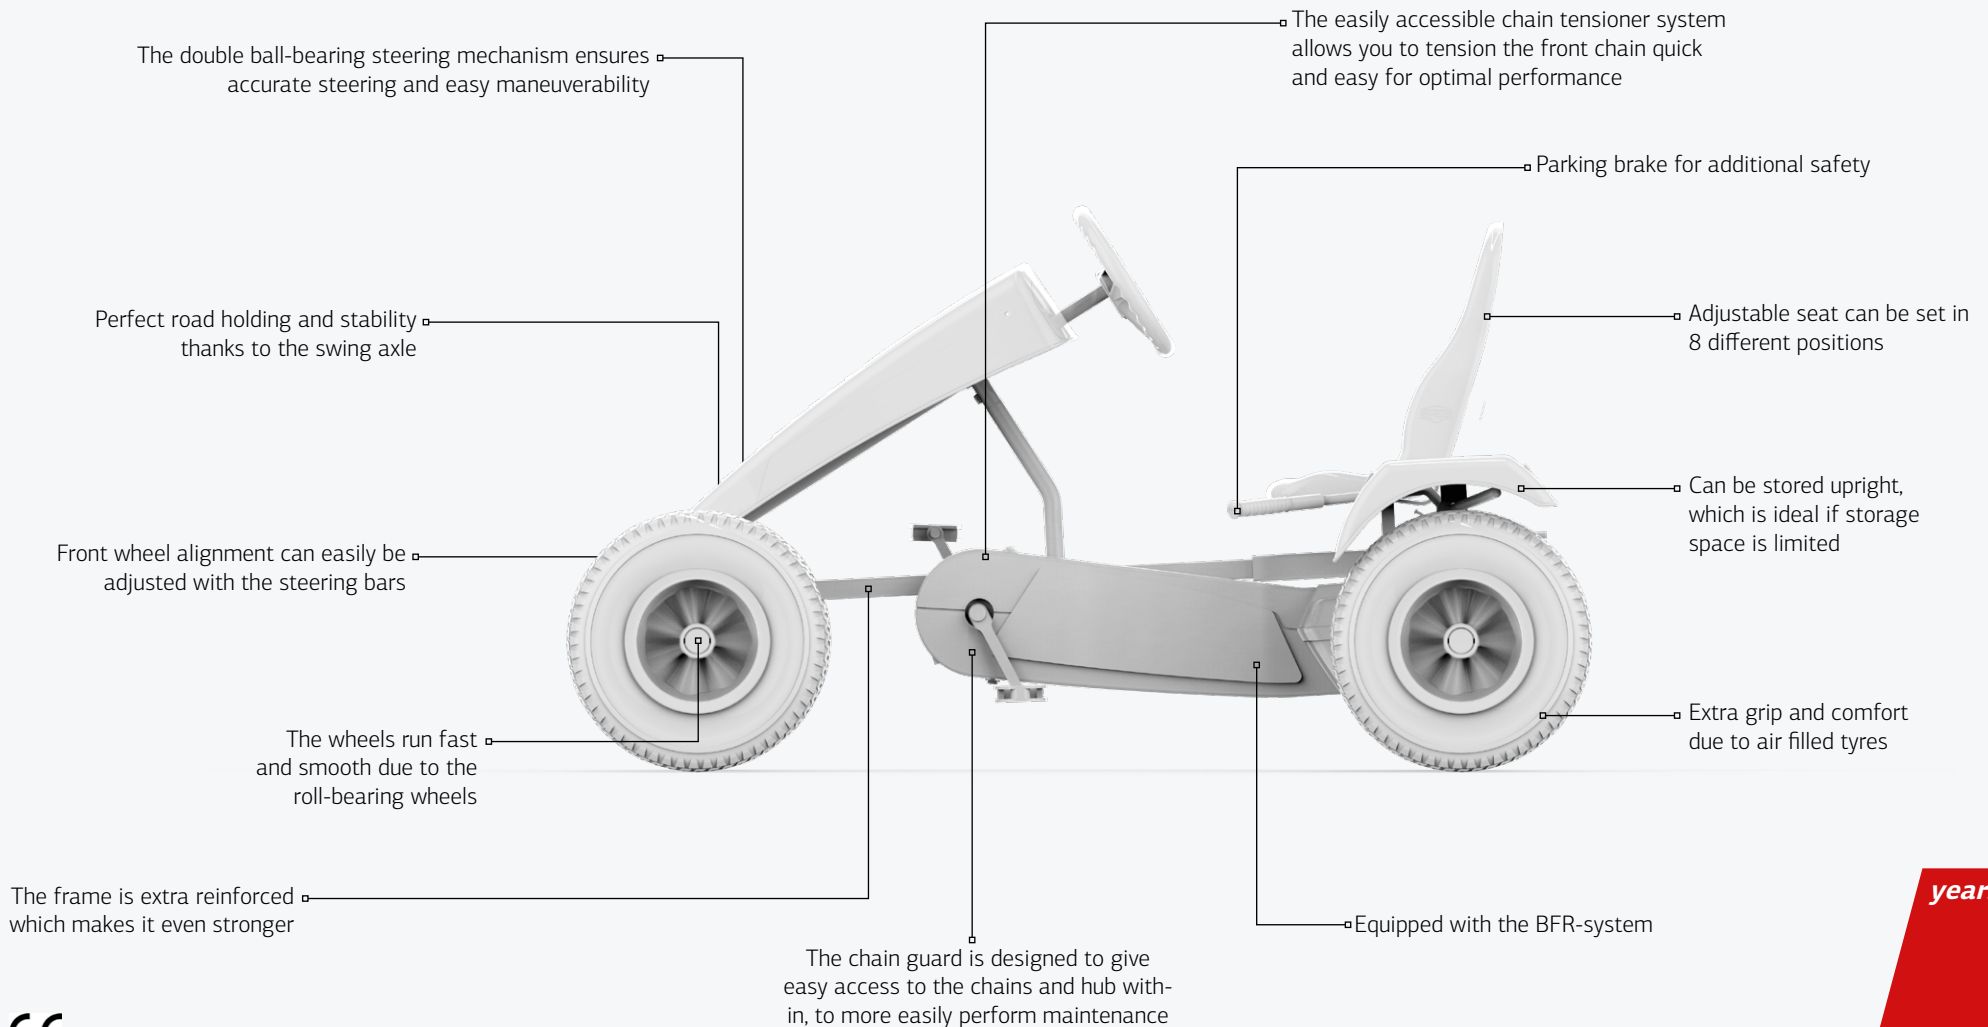

This frame is also reinforced, which makes it even stronger than an XL Frame.

3. COMFORTABLE DRIVING

BERG Pedal go-karts have several features that enable you to ride around very comfortably. To start with, the pedal carts have four pneumatic tires. Pneumatic tires ensure more grip on the road and make your ride more comfortable. Pneumatic tires also have less rolling resistance than solid tires, which allows you to drive faster.

The swing axles of the pedal cart ensures that all four of the wheels are always touching the ground, even on uneven terrains.

Due to the double ball bearings of the steering mechanism, steering is light and supple and you are very agile. The roller bearing in the wheels ensure that you can play for a long time without getting tired.

Now attach a few more components, such as the seat, the wheels and the steering wheel, and you're all done!

The frame has been designed in such a way that maintenance work can be done easily later on. The chain cover is easy to open, and the chain tensioner is accessible.

The *ultimate*
quality go-kart!

5. CHARACTERISTICS

07.15.22.00

BERG XXL B.SUPER BLUE BFR

Inspiring Active Play

Do you want the most comprehensive classic? Then choose the BERG XXL B. Super Blue BFR. This cool go-kart in a blue jacket has mudguards with reflection and a nice hood on the front. The swing axle ensures that you can also drive safely on non-flat surfaces.