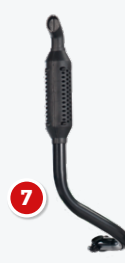

BERG LRO ACCESSORIES

Inspiring Active Play

Accessory	Art. nr.	Netto weight	Tare weight	Gross depth
1 BERG Rear lifting unit	15.60.30.03	5.7 kg	5.9 kg	42x11x24
2 BERG Front lifting unit	15.60.40.01	5.8 kg	6.5 kg	62x19.5x38.5
3 BERG Roll bar Farm	15.63.01.00	5.2 kg	6.2 kg	52x52x16
4 BERG Roll bar Offroad	15.63.11.00	5.75 kg	6.22 kg	47x16x47
5 BERG Spare wheel X-Plore	15.63.23.00	4.66 kg	5.3 kg	51x46x19
6 BERG Spare wheel Jeep®	15.63.24.00	5.22 kg	5.86 kg	51x46x19
7 BERG Exhaust Farm	15.63.40.00	2.2 kg	2.2 kg	22x17x57
8 BERG License plate kit (for XL Frame)	15.63.42.00	0.8 kg	0.9 kg	12x10x26
9 BERG Side skirts Race GTS	15.63.51.00	5.28 kg	5,68 kg	81x19x27
10 BERG Liftbucket	15.60.50.01	7.79 kg	8.17 kg	58x28x32
11 BERG Pallet fork	15.60.55.01	5.5 kg	6.2 kg	51x60x27
12 BERG Bulldozer blade	15.60.60.01	7.5 kg	8.2 kg	73x17x25

* Look at our website or specification list which accessorie is suitable per go-kart