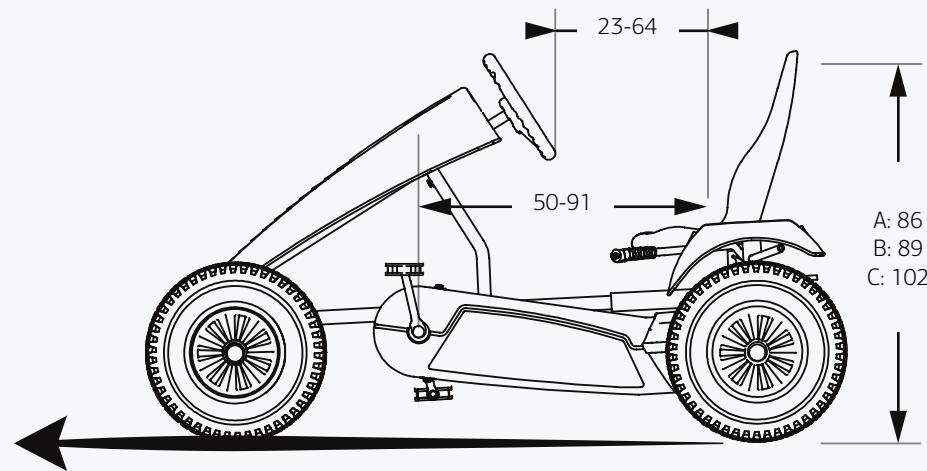

* Look at our website or specification list which accessorie is suitable per go-kart

BERG LRO DATA

Inspiring Active Play

All data is applicable on all XL Frame models unless indicated otherwise.
 A: General models | B: Safari | C: Farm models

*All sizes in cm

BERG LRO DATA

Inspiring Active Play

General

Recommended age	5+
Max user height	210 cm
Max user weight	100 kg
Parental supervision required	Yes
Safety mark	CE
Assembly time	<30 min

Warranty