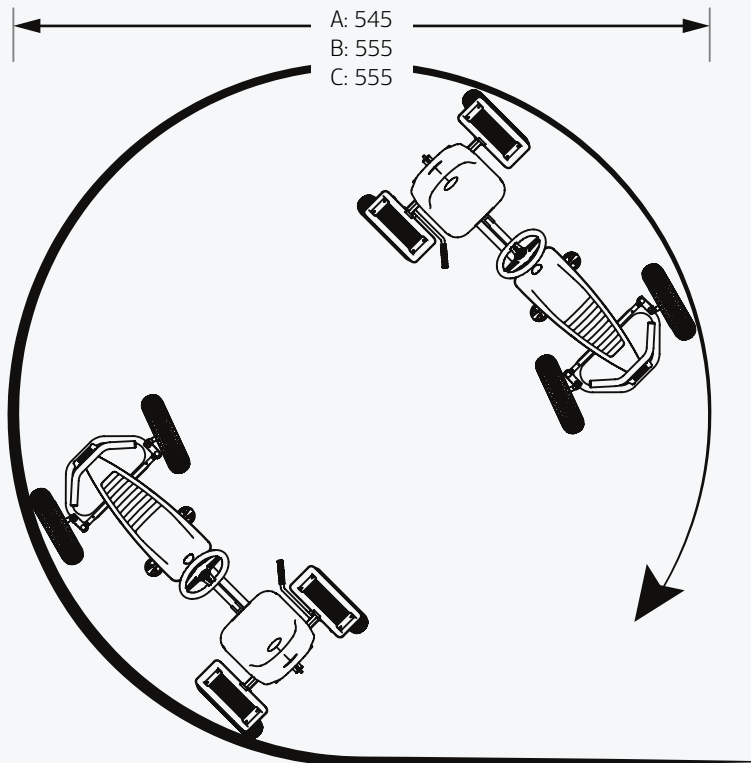

* Look at our website or specification list which accessorie is suitable per go-kart

BERG LRO DATA

Inspiring Active Play

All data is applicable on all XL Frame models unless indicated otherwise.
 A: General models | B: Safari | C: Farm models

*All sizes in cm

BERG LRO DATA

Inspiring Active Play

General

Recommended age	5+
Max user height	210 cm
Max user weight	100 kg
Parental supervision required	Yes
Safety mark	CE
Assembly time	<30 min

Warranty