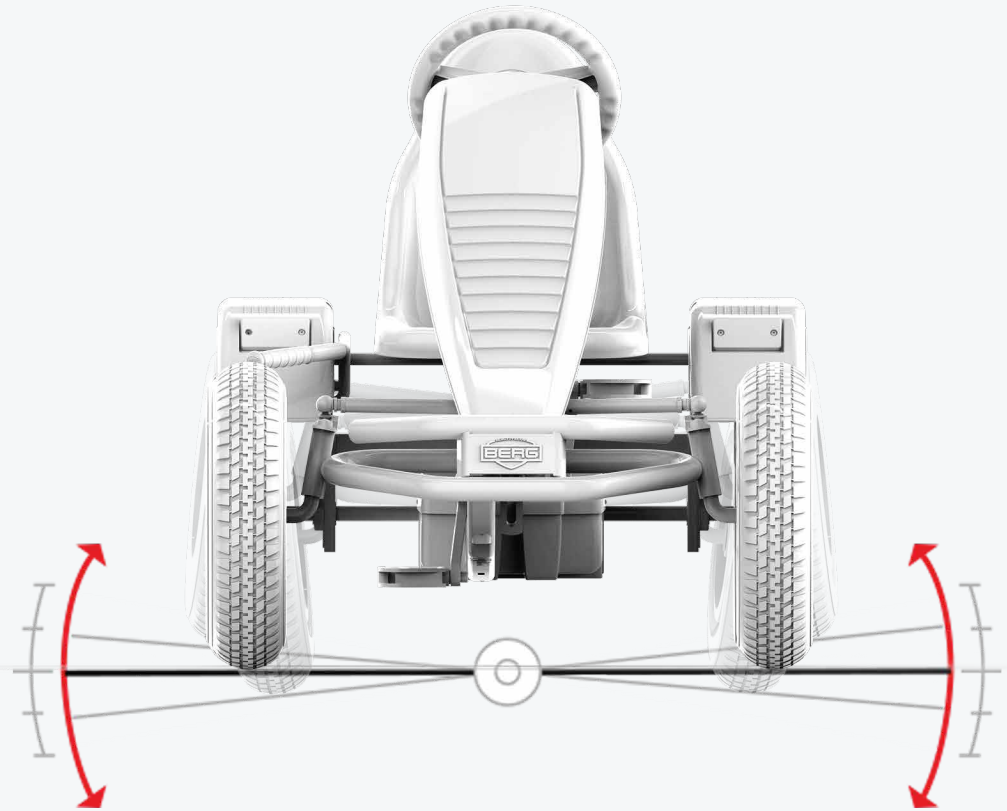

The *ultimate*
quality go-kart!

2. XXL FRAME

The XXL Frame was developed so that everyone can enjoy a pedal cart. This frame was developed especially for tall people. The frame is 10 centimeters longer than the XL Frame and has 8 seat positions instead of 6.

This frame is also reinforced, which makes it even stronger than an XL Frame.

3. COMFORTABLE DRIVING

BERG Pedal go-karts have several features that enable you to ride around very comfortably. To start with, the pedal carts have four pneumatic tires. Pneumatic tires ensure more grip on the road and make your ride more comfortable. Pneumatic tires also have less rolling resistance than solid tires, which allows you to drive faster.

The swing axles of the pedal cart ensures that all four of the wheels are always touching the ground, even on uneven terrains.

Due to the double ball bearings of the steering mechanism, steering is light and supple and you are very agile. The roller bearing in the wheels ensure that you can play for a long time without getting tired.