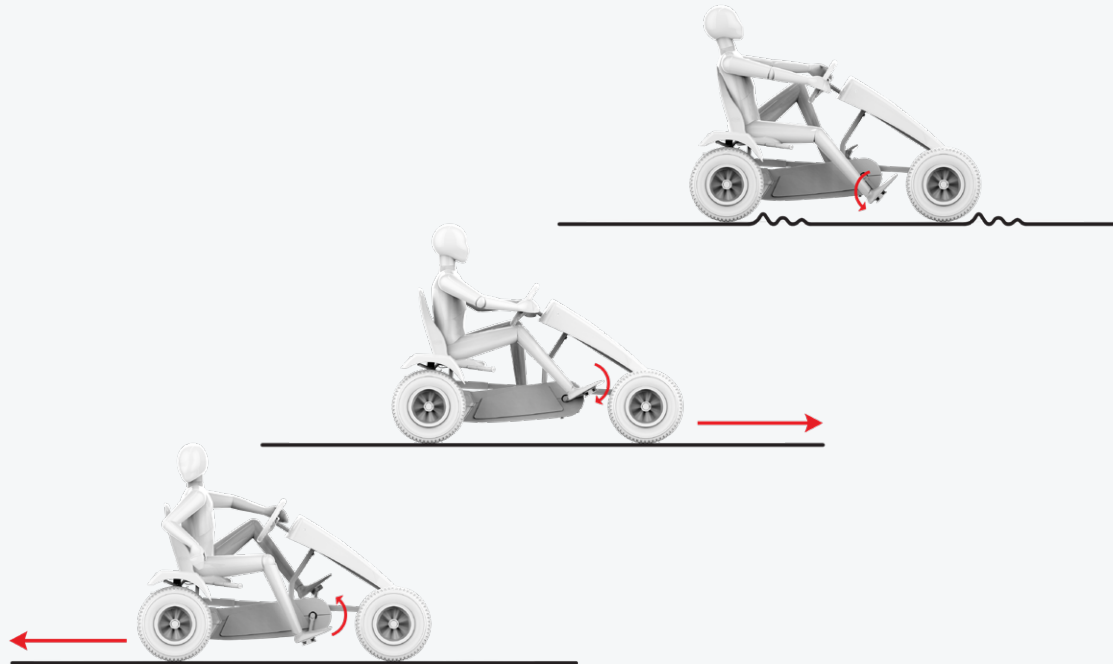

BERG GO-KART

XXL Frame BFR

BERG XXL Frame BFR + all related themes

The *ultimate*
quality go-kart!

years

5+

125 to 210 cm

BERGTOYS.COM

WHY A BERG GO-KART?

Inspiring Active Play

Enjoy your ride! The classic go-kart is based on more than 30 years of manufacturing experience. You will feel, hear and see the benefits of that experience while driving this kart.

The BERG Go-kart is definately the safest choice for children from 5 years and older.

1. BFR SYSTEM

BFR stands for: Brake, Freewheel and Reverse. The BFR system allows you to brake using the pedals, but also reverse immediately after coming to a standstill. In addition, the freewheel ensures that the pedals remain stationary while the wheels are turning.

The swing axles of the pedal cart ensures that all four of the wheels are always touching the ground, even on uneven terrains.

Due to the double ball bearings of the steering mechanism, steering is light and supple and you are very agile. The roller bearing in the wheels ensure that you can play for a long time without getting tired.