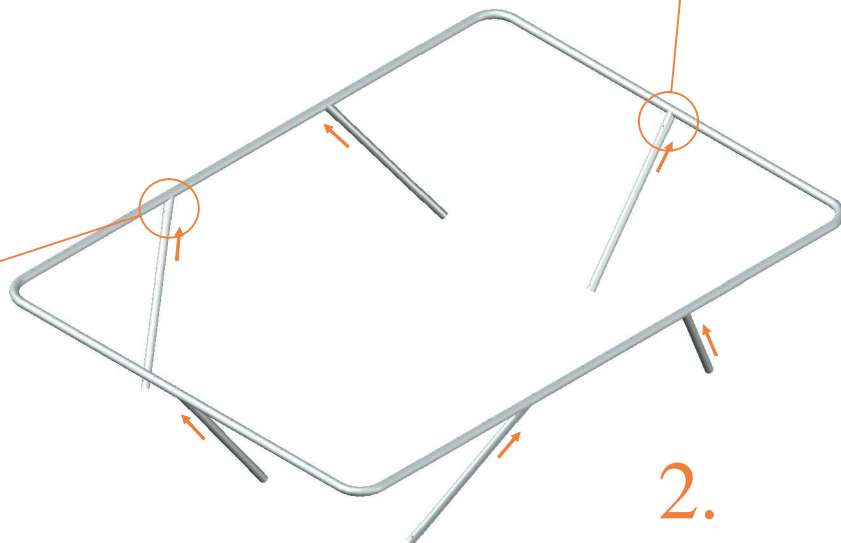

Model 213 275x190 cm			
	Quantity	Part number	
Jumping mat	1	TEPL-213-222	
Galvanized spring L=175mm ø3.2mm	46	TEPL-200-211/C (red cap)	
Galvanized spring L=175mm ø3.8mm	10	TEPL-200-211/C (green cap)	
Safety pad	1	TEPL-213-333-green or AVGR-213-333-grey or CAM-213-333-camouflage	
Fastener for Safety pad	8	TEPL-ELAS-A	
W-tube	2	TEPL-213-111	
I-tube, L=520mm	4	TEPL-213-1121	
I-tube, L=650mm	2	TEPL-213-1122	
C-tube	2	TEPL-213-1142	
K-tube	2	TEPL-213-1141	
Screw M6	4	M6x45	

Model 213 275x190 cm			
	Quantity	Part number	
Tool for spring	1	TOOL-SPRING	
Fastener for Safety pad	20	TEPL-ELAS-B	
Allen key	2	ALLEN-KEY	
Users Manual	1	208010101	
Warning Card	1	208040101	
Tie rip for warning card	1	209010102	
Safety manual	1	208010301	

1.

2.