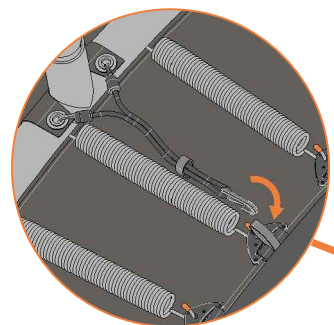

TEPL-ELAS-A