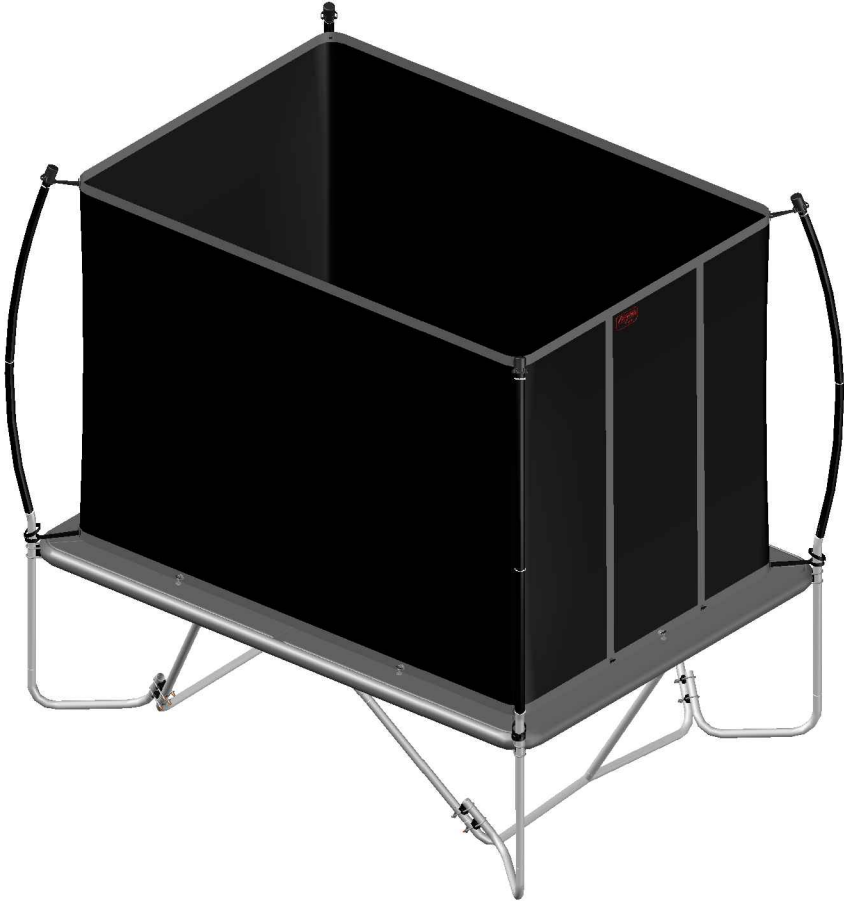

Model 213/213-F

Aryna

Rectangular trampolines

Assembly manual

Model 213

Model 213 275x190 cm			
	Quantity	Part number	
Jumping mat	1	TEPL-213-222	
Galvanized spring L=175mm ø3.2mm	46	TEPL-200-211/C (red cap)	
Galvanized spring L=175mm ø3.8mm	10	TEPL-200-211/C (green cap)	
Safety pad	1	TEPL-213-333-green or AVGR-213-333-grey or CAM-213-333-camouflage	
Fastener for Safety pad	8	TEPL-ELAS-A	
W-tube	2	TEPL-213-111	
I-tube, L=520mm	4	TEPL-213-1121	
I-tube, L=650mm	2	TEPL-213-1122	
C-tube	2	TEPL-213-1142	
K-tube	2	TEPL-213-1141	
Screw M6	4	M6x45	

Model 213

Model 213 275x190cm			
	Quantity	Part number	
Pole with sleeve for safety net	4	AVBL-213-802 A	
Pole for safety net	4	AVBL-213-802 B	
Pole for safety net	4	TEPL-213-802C	
Clamp for poles	8	TEPL-KLEM	
Clamp for poles long	8	TEPL-KLEM-LONG	
Safety net	1	ANBL-213	
Straps for safety net	8	TEPL-BAND	
Closure for safety net	2	TEPL-KNOOPJE	
Screw M6	4	M6x30	