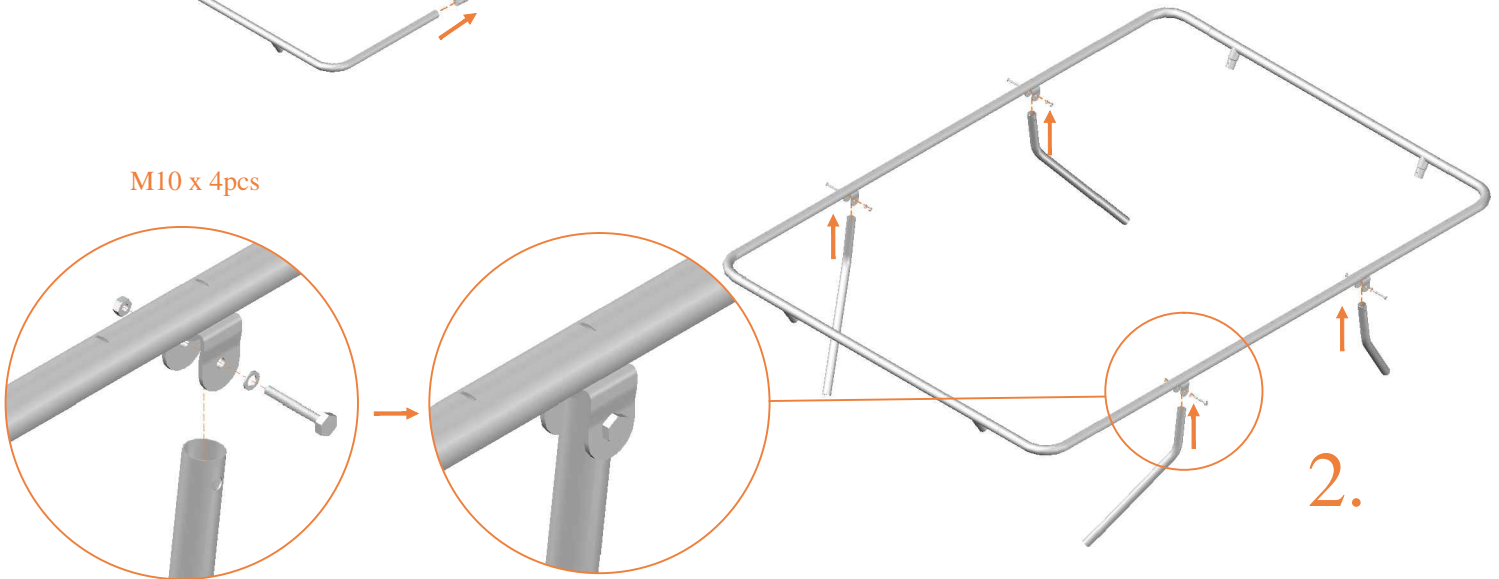

Model 213-F foldable

Model 213-F 275x190cm			
	Quantity	Part number	
Jumping mat	1	TEPL-213-222	
Galvanized spring L=175mm, ø3.8mm	10	TEPL-200-211/C (green cap)	
Galvanized spring L=175mm, ø3.2mm	46	TEPL-200-211/C (red cap)	
Safety pad	1	TEPL-213-333-green or AVGR-213-333-grey or CAM-213-333-camouflage	
Fastener for Safety pad	8	TEPL-ELAS-A	
Fastener for Safety pad	20	TEPL-ELAS-B	
W-tube	2	TEPL-213-111	
I-tube	4	TEPL-213-1121	
I-tube	2	TEPL-213-1122-L	
I-tube	2	TEPL-213-1122-R	
Wrench M10	2	WRENCH M10	

Model 213-F 275x190cm			
	Quantity	Part number	
U-tube	2	TEPL-213-1141	
I-tube	2	TEPL-213-1142	
Screw M10, + washer & nut	4	200-M10-70	
Screw M8, + washer & nut	4	200-M8-50	
Screw M6	4	200-M6-45	
Allen key	2	ALLEN-KEY	
Tool for spring	1	TOOL-SPRING	
Strap for transport	2	TEPL-213-00-15	
Users Manual	1	208010101	
Warning Card	1	208040101	
Tie rip for warning card	1	209010102	
Safety manual	1	208010301	

M10 x 4pcs