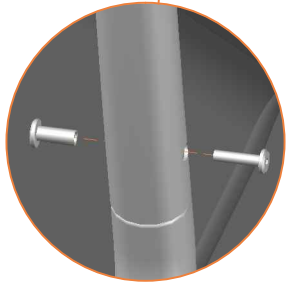

TEPL-KLEM-LONG

1.

2.

3.

TEPL-KLEM

4.

5.

6.

TEPL-ELAS-C

7.

Model 213-F

Model 213-F foldable

Model 213-F 275x190cm			
	Quantity	Part number	
Jumping mat	1	TEPL-213-222	
Galvanized spring L=175mm, ø3.8mm	10	TEPL-200-211/C (green cap)	
Galvanized spring L=175mm, ø3.2mm	46	TEPL-200-211/C (red cap)	
Safety pad	1	TEPL-213-333-green or AVGR-213-333-grey or CAM-213-333-camouflage	
Fastener for Safety pad	8	TEPL-ELAS-A	
Fastener for Safety pad	20	TEPL-ELAS-B	
W-tube	2	TEPL-213-111	
I-tube	4	TEPL-213-1121	
I-tube	2	TEPL-213-1122-L	
I-tube	2	TEPL-213-1122-R	
Wrench M10	2	WRENCH M10	

Model 213-F 275x190cm			
	Quantity	Part number	
U-tube	2	TEPL-213-1141	
I-tube	2	TEPL-213-1142	
Screw M10, + washer & nut	4	200-M10-70	
Screw M8, + washer & nut	4	200-M8-50	
Screw M6	4	200-M6-45	
Allen key	2	ALLEN-KEY	
Tool for spring	1	TOOL-SPRING	
Strap for transport	2	TEPL-213-00-15	
Users Manual	1	208010101	
Warning Card	1	208040101	
Tie rip for warning card	1	209010102	
Safety manual	1	208010301	