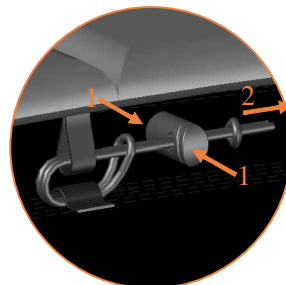

Model 213 275x190 cm			
	Quantity	Part number	
Tool for spring	1	TOOL-SPRING	
Fastener for Safety pad	20	TEPL-ELAS-B	
Allen key	2	ALLEN-KEY	
Users Manual	1	208010101	
Warning Card	1	208040101	
Tie rip for warning card	1	209010102	
Safety manual	1	208010301	

1.

2.

3.

TEPL-ELAS-B

TEPL-ELAS-B

TEPL-ELAS-A

8x

7.

Model 213

Model 213 275x190cm			
	Quantity	Part number	
Pole with sleeve for safety net	4	AVBL-213-802 A	
Pole for safety net	4	AVBL-213-802 B	
Pole for safety net	4	TEPL-213-802C	
Clamp for poles	8	TEPL-KLEM	
Clamp for poles long	8	TEPL-KLEM-LONG	
Safety net	1	ANBL-213	
Straps for safety net	8	TEPL-BAND	
Closure for safety net	2	TEPL-KNOOPJE	
Screw M6	4	M6x30	