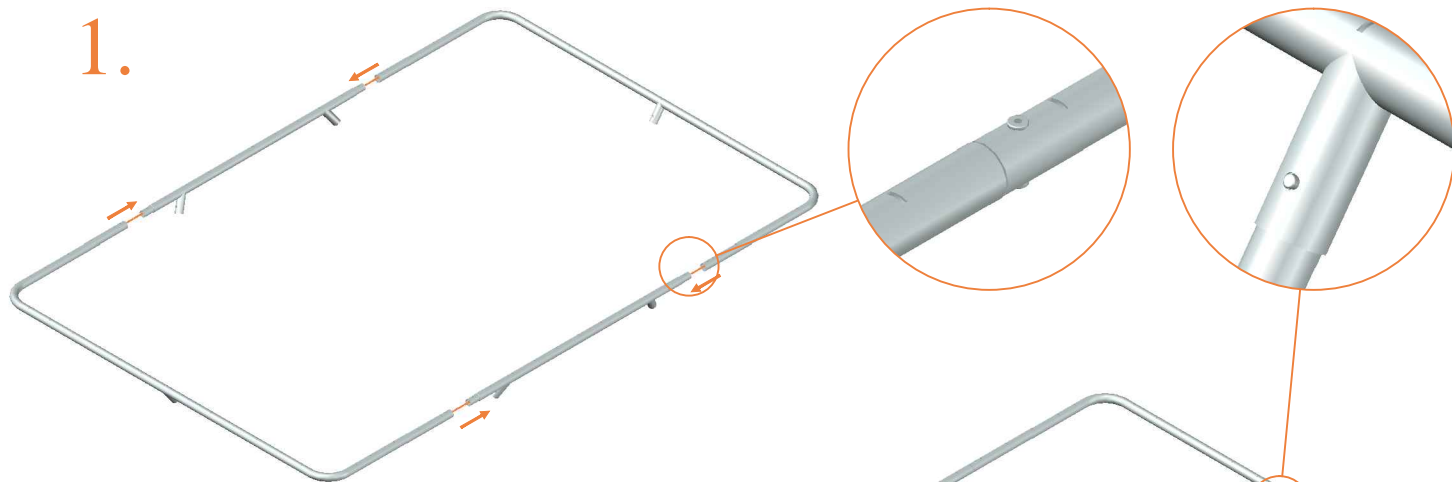

Model 213 275x190 cm			
	Quantity	Part number	
Jumping mat	1	TEPL-213-222	
Galvanized spring L=175mm ø3.2mm	46	TEPL-200-211/C (red cap)	
Galvanized spring L=175mm ø3.8mm	10	TEPL-200-211/C (green cap)	
Safety pad	1	TEPL-213-333-green or AVGR-213-333-grey or CAM-213-333-camouflage	
Fastener for Safety pad	8	TEPL-ELAS-A	
W-tube	2	TEPL-213-111	
I-tube, L=520mm	4	TEPL-213-1121	
I-tube, L=650mm	2	TEPL-213-1122	
C-tube	2	TEPL-213-1142	
K-tube	2	TEPL-213-1141	
Screw M6	4	M6x45	

Model 213 275x190 cm			
	Quantity	Part number	
Tool for spring	1	TOOL-SPRING	
Fastener for Safety pad	20	TEPL-ELAS-B	
Allen key	2	ALLEN-KEY	
Users Manual	1	208010101	
Warning Card	1	208040101	
Tie rip for warning card	1	209010102	
Safety manual	1	208010301	

1.

2.