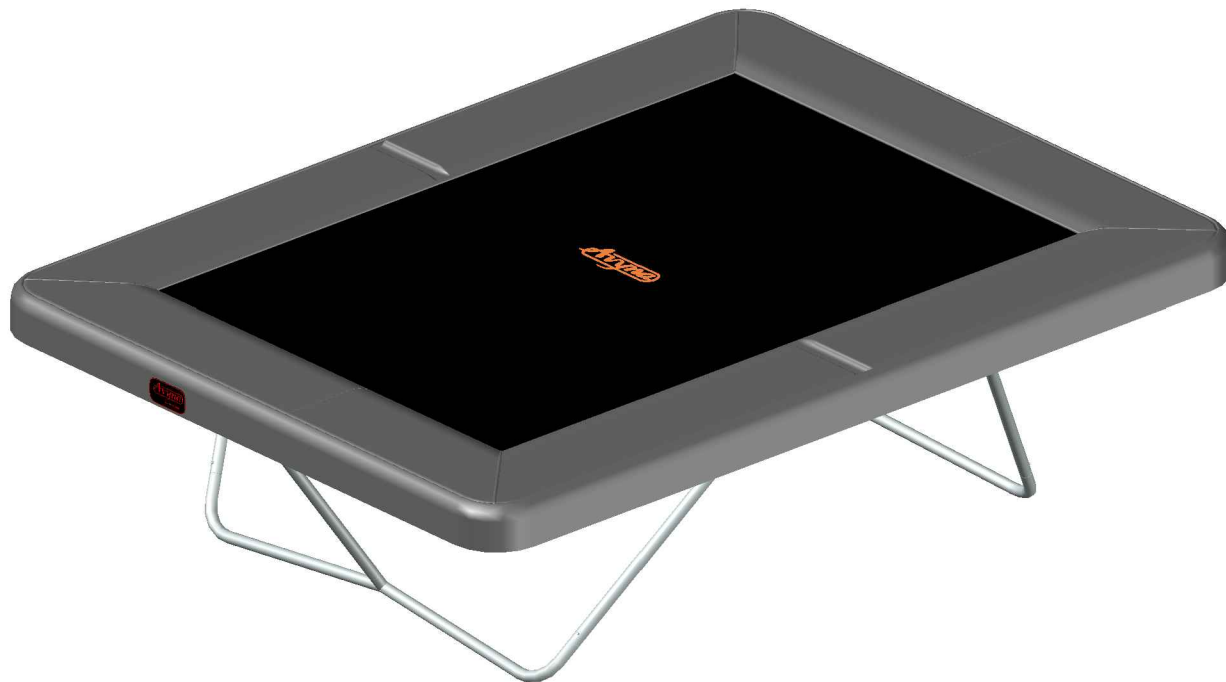

Model 213/213-F

Aryna

Rectangular trampolines

Assembly manual

Model 213

Model 213 275x190 cm			
	Quantity	Part number	
Jumping mat	1	TEPL-213-222	
Galvanized spring L=175mm ø3.2mm	46	TEPL-200-211/C (red cap)	
Galvanized spring L=175mm ø3.8mm	10	TEPL-200-211/C (green cap)	
Safety pad	1	TEPL-213-333-green or AVGR-213-333-grey or CAM-213-333-camouflage	
Fastener for Safety pad	8	TEPL-ELAS-A	
W-tube	2	TEPL-213-111	
I-tube, L=520mm	4	TEPL-213-1121	
I-tube, L=650mm	2	TEPL-213-1122	
C-tube	2	TEPL-213-1142	
K-tube	2	TEPL-213-1141	
Screw M6	4	M6x45	

Model 213 275x190 cm			
	Quantity	Part number	
Tool for spring	1	TOOL-SPRING	
Fastener for Safety pad	20	TEPL-ELAS-B	
Allen key	2	ALLEN-KEY	
Users Manual	1	208010101	
Warning Card	1	208040101	
Tie rip for warning card	1	209010102	
Safety manual	1	208010301	