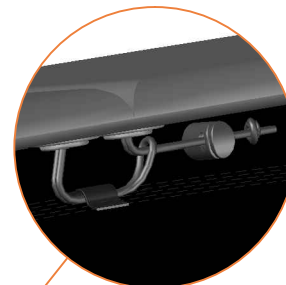

Model 213/213-F

Aryna

Rectangular trampolines

Assembly manual

Model 213

Model 213 275x190 cm			
	Quantity	Part number	
Jumping mat	1	TEPL-213-222	
Galvanized spring L=175mm ø3.2mm	46	TEPL-200-211/C (red cap)	
Galvanized spring L=175mm ø3.8mm	10	TEPL-200-211/C (green cap)	
Safety pad	1	TEPL-213-333-green or AVGR-213-333-grey or CAM-213-333-camouflage	
Fastener for Safety pad	8	TEPL-ELAS-A	
W-tube	2	TEPL-213-111	
I-tube, L=520mm	4	TEPL-213-1121	
I-tube, L=650mm	2	TEPL-213-1122	
C-tube	2	TEPL-213-1142	
K-tube	2	TEPL-213-1141	
Screw M6	4	M6x45	

1.

2.

3.

TEPL-ELAS-B

TEPL-ELAS-B

TEPL-ELAS-A

8x

7.

Model 213

Model 213 275x190cm			
	Quantity	Part number	
Pole with sleeve for safety net	4	AVBL-213-802 A	
Pole for safety net	4	AVBL-213-802 B	
Pole for safety net	4	TEPL-213-802C	
Clamp for poles	8	TEPL-KLEM	
Clamp for poles long	8	TEPL-KLEM-LONG	
Safety net	1	ANBL-213	
Straps for safety net	8	TEPL-BAND	
Closure for safety net	2	TEPL-KNOOPJE	
Screw M6	4	M6x30	