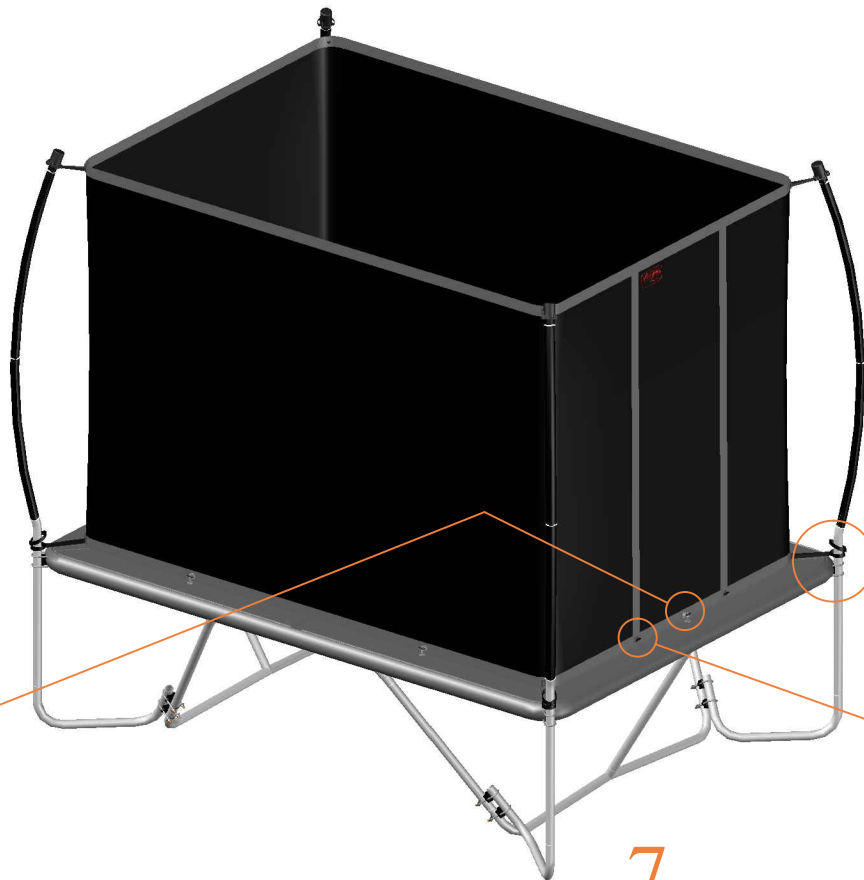

TEPL-ELAS-C

7.

Model 213-F

Model 213-F foldable

Model 213-F 275x190cm			
	Quantity	Part number	
Jumping mat	1	TEPL-213-222	
Galvanized spring L=175mm, ø3.8mm	10	TEPL-200-211/C (green cap)	
Galvanized spring L=175mm, ø3.2mm	46	TEPL-200-211/C (red cap)	
Safety pad	1	TEPL-213-333-green or AVGR-213-333-grey or CAM-213-333-camouflage	
Fastener for Safety pad	8	TEPL-ELAS-A	
Fastener for Safety pad	20	TEPL-ELAS-B	
W-tube	2	TEPL-213-111	
I-tube	4	TEPL-213-1121	
I-tube	2	TEPL-213-1122-L	
I-tube	2	TEPL-213-1122-R	
Wrench M10	2	WRENCH M10	