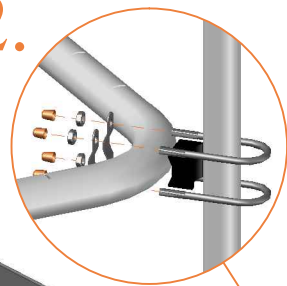

2.

3.

TEPL-KLEM