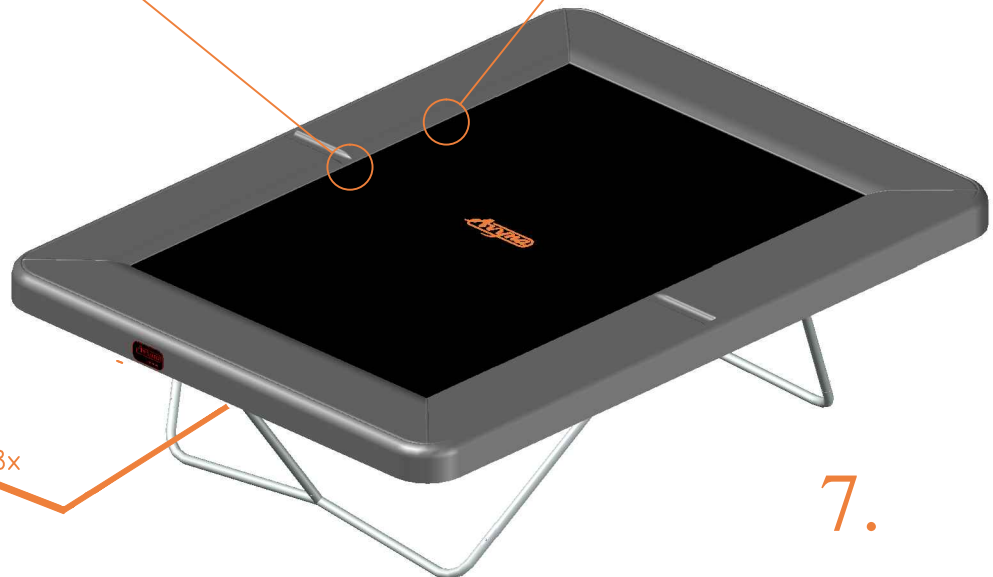

TEPL-ELAS-B

TEPL-ELAS-B

TEPL-ELAS-A

8x

7.