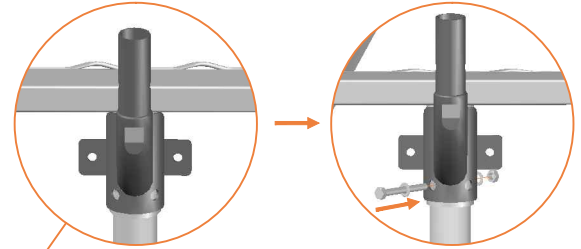

Model 352
APPROX 520x305cm

	Quantity	Part number	
Pole with sleeve for safety net	12	AVBL-352-802 A	
Pole for safety net	12	AVBL-352-802 B	
Clamp	8	CLAMP-TOOL-SN-352-A	
Clamp	4	CLAMP-TOOL-SN-352-B	
Safety net	1	ANBL-352	
Straps for safety net	28	TEPL-BAND 24x short:1.0m(below) 4x long:1.5m(above)	
Closure for safety net	2	TEPL-KNOOPJE	
Screw M6	12	M6-30	
Screw M8	24	M8-30	
Allen key	2	ALLEN-KEY	
Wrench	2	WRENCH	

8x CLAMP-TOOL-SN-352-A

1.

2.