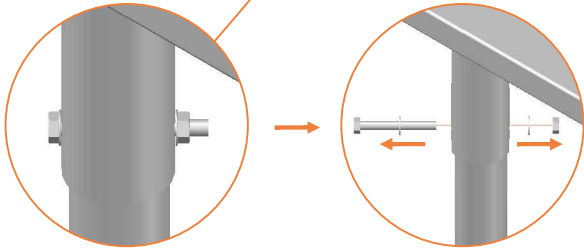

Model 352
APPROX 520x305cm

	Quantity	Part number	
Pole with sleeve for safety net	12	AVBL-352-802 A	
Pole for safety net	12	AVBL-352-802 B	
Clamp	8	CLAMP-TOOL-SN-352-A	
Clamp	4	CLAMP-TOOL-SN-352-B	
Safety net	1	ANBL-352	
Straps for safety net	28	TEPL-BAND 24x short:1.0m(below) 4x long:1.5m(above)	
Closure for safety net	2	TEPL-KNOOPJE	
Screw M6	12	M6-30	
Screw M8	24	M8-30	
Allen key	2	ALLEN-KEY	
Wrench	2	WRENCH	

8x CLAMP-TOOL-SN-352-A

1.

2.