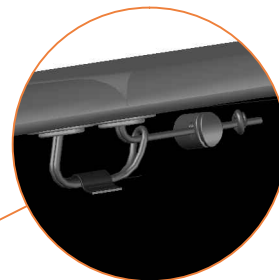

TEPL-ELAS-B

TEPL-ELAS-B

8.

12x

TEPL-ELAS-A