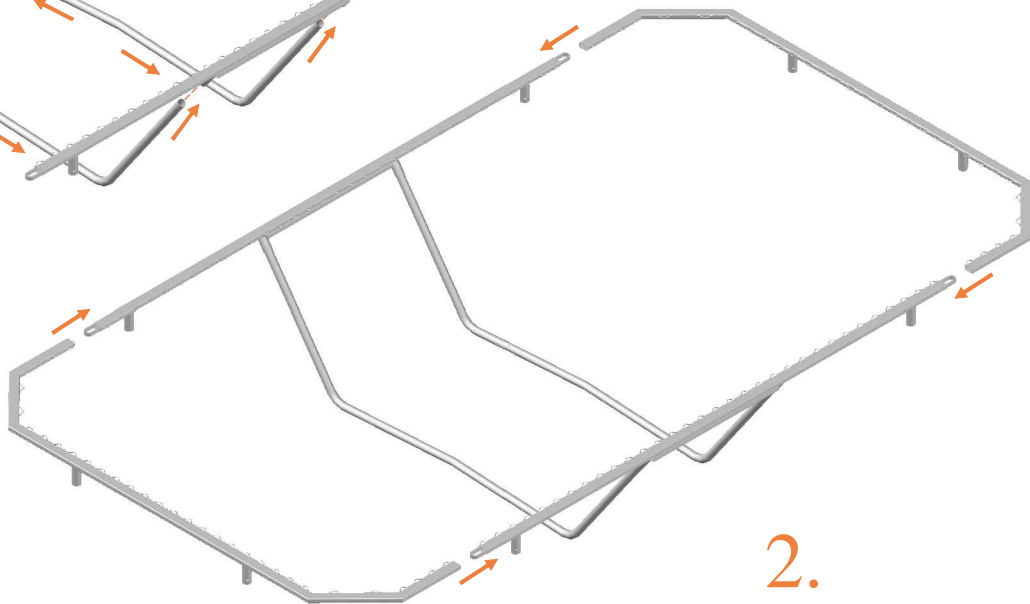

Model 352

Avyna

Rectangular trampolines

Assembly manual

Model 352

Model 352 APPROX 520x305cm			
	Quantity	Part number	
Jumping mat	1	TEPL-352-222	
Galvanized spring L=215mm ø3.2mm	120	TEPL-200-211/A	
Galvanized spring L=140mm ø3.2mm	8	TEPL-200-211/E	
Safety pad	1	TEPL-352-333-green or AVGR-352-333-grey or CAM-352-333-camouflage	
Fastener for Safety pad	12	TEPL-ELAS-A	
V-tube	4	TEPL-352-116 A	
J-tube	8	TEPL-352-116 B	
U-tube	2	TEPL-352-1142	
K-tube	2	TEPL-352-1141	

Model 352 APPROX 520x305cm			
	Quantity	Part number	
I-tube	2	TEPL-352-1121-L	
I-tube	2	TEPL-352-1121-R	
I-tube	2	TEPL-253-1122	
Screw M8, nut and washer	8	M8-70	
Screw M8, nut and washer	12	M8-60	
Tool for springs	1	TOOL-SPRING	
Fastener for Safety pad	24	TEPL-ELAS-B	
Users Manual	1	208010101	
Warning Card	1	208040101	
Tie rip for warning card	1	209010102	
Safety manual	1	208010301	

1.

M8x60mm
4pcs

3.

2.

4.

8x spring 140mm

5.

M8 x 8pcs