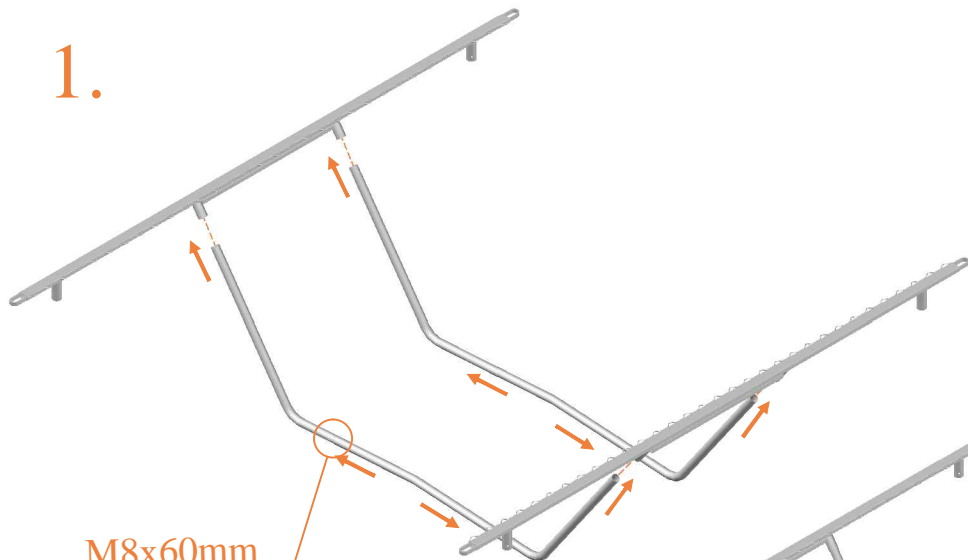

Model 352

Avyna

Rectangular trampolines

Assembly manual

Model 352

Model 352 APPROX 520x305cm			
	Quantity	Part number	
Jumping mat	1	TEPL-352-222	
Galvanized spring L=215mm ø3.2mm	120	TEPL-200-211/A	
Galvanized spring L=140mm ø3.2mm	8	TEPL-200-211/E	
Safety pad	1	TEPL-352-333-green or AVGR-352-333-grey or CAM-352-333-camouflage	
Fastener for Safety pad	12	TEPL-ELAS-A	
V-tube	4	TEPL-352-116 A	
J-tube	8	TEPL-352-116 B	
U-tube	2	TEPL-352-1142	
K-tube	2	TEPL-352-1141	

Model 352 APPROX 520x305cm			
	Quantity	Part number	
I-tube	2	TEPL-352-1121-L	
I-tube	2	TEPL-352-1121-R	
I-tube	2	TEPL-253-1122	
Screw M8, nut and washer	8	M8-70	
Screw M8, nut and washer	12	M8-60	
Tool for springs	1	TOOL-SPRING	
Fastener for Safety pad	24	TEPL-ELAS-B	
Users Manual	1	208010101	
Warning Card	1	208040101	
Tie rip for warning card	1	209010102	
Safety manual	1	208010301	

1.

M8x60mm
4pcs

3.

2.

4.

8x spring 140mm

5.

M8 x 8pcs

Model 352
APPROX 520x305cm

	Quantity	Part number	
Pole with sleeve for safety net	12	AVBL-352-802 A	
Pole for safety net	12	AVBL-352-802 B	
Clamp	8	CLAMP-TOOL-SN-352-A	
Clamp	4	CLAMP-TOOL-SN-352-B	
Safety net	1	ANBL-352	
Straps for safety net	28	TEPL-BAND 24x short:1.0m(below) 4x long:1.5m(above)	
Closure for safety net	2	TEPL-KNOOPJE	
Screw M6	12	M6-30	
Screw M8	24	M8-30	
Allen key	2	ALLEN-KEY	
Wrench	2	WRENCH	