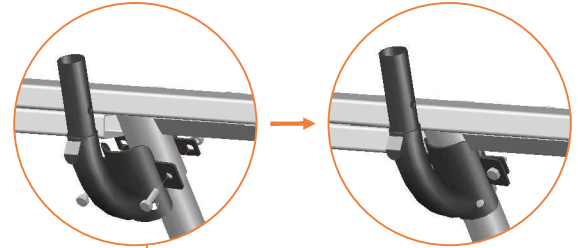

Model 352
APPROX 520x305cm

	Quantity	Part number	
Pole with sleeve for safety net	12	AVBL-352-802 A	
Pole for safety net	12	AVBL-352-802 B	
Clamp	8	CLAMP-TOOL-SN-352-A	
Clamp	4	CLAMP-TOOL-SN-352-B	
Safety net	1	ANBL-352	
Straps for safety net	28	TEPL-BAND 24x short:1.0m(below) 4x long:1.5m(above)	
Closure for safety net	2	TEPL-KNOOPJE	
Screw M6	12	M6-30	
Screw M8	24	M8-30	
Allen key	2	ALLEN-KEY	
Wrench	2	WRENCH	

8x CLAMP-TOOL-SN-352-A

1.

2.

4x CLAMP-TOOL-SN-352-B

3.

4.

5.

6.