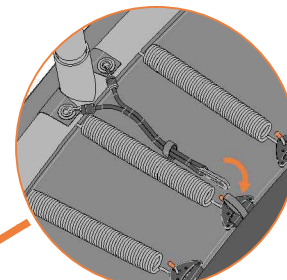

TEPL-ELAS-A