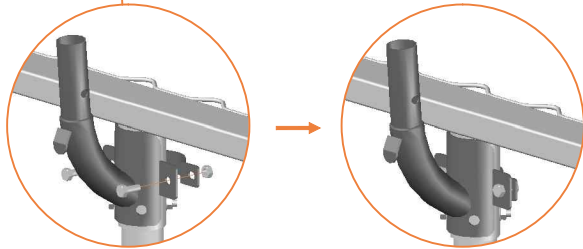

Model 352
APPROX 520x305cm

	Quantity	Part number	
Pole with sleeve for safety net	12	AVBL-352-802 A	
Pole for safety net	12	AVBL-352-802 B	
Clamp	8	CLAMP-TOOL-SN-352-A	
Clamp	4	CLAMP-TOOL-SN-352-B	
Safety net	1	ANBL-352	
Straps for safety net	28	TEPL-BAND 24x short:1.0m(below) 4x long:1.5m(above)	
Closure for safety net	2	TEPL-KNOOPJE	
Screw M6	12	M6-30	
Screw M8	24	M8-30	
Allen key	2	ALLEN-KEY	
Wrench	2	WRENCH	

8x CLAMP-TOOL-SN-352-A

1.

2.

4x CLAMP-TOOL-SN-352-B

3.

4.

5.

6.