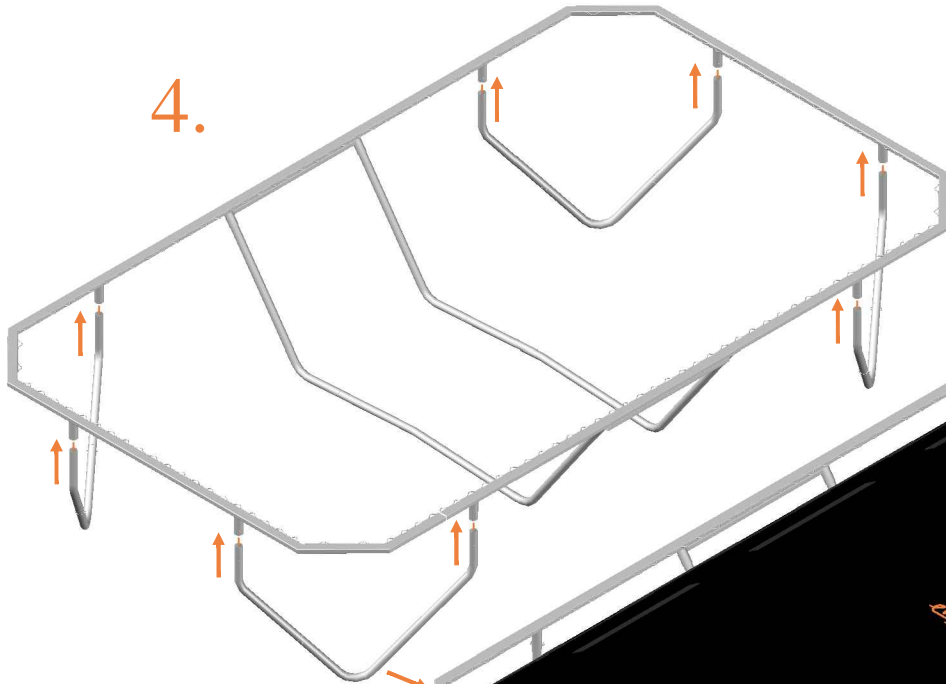

Model 352

Avyna

Rectangular trampolines

Assembly manual

Model 352

Model 352 APPROX 520x305cm			
	Quantity	Part number	
Jumping mat	1	TEPL-352-222	
Galvanized spring L=215mm ø3.2mm	120	TEPL-200-211/A	
Galvanized spring L=140mm ø3.2mm	8	TEPL-200-211/E	
Safety pad	1	TEPL-352-333-green or AVGR-352-333-grey or CAM-352-333-camouflage	
Fastener for Safety pad	12	TEPL-ELAS-A	
V-tube	4	TEPL-352-116 A	
J-tube	8	TEPL-352-116 B	
U-tube	2	TEPL-352-1142	
K-tube	2	TEPL-352-1141	

Model 352 APPROX 520x305cm			
	Quantity	Part number	
I-tube	2	TEPL-352-1121-L	
I-tube	2	TEPL-352-1121-R	
I-tube	2	TEPL-253-1122	
Screw M8, nut and washer	8	M8-70	
Screw M8, nut and washer	12	M8-60	
Tool for springs	1	TOOL-SPRING	
Fastener for Safety pad	24	TEPL-ELAS-B	
Users Manual	1	208010101	
Warning Card	1	208040101	
Tie rip for warning card	1	209010102	
Safety manual	1	208010301	

1.

M8x60mm
4pcs

3.

2.

4.

8x spring 140mm

5.

M8 x 8pcs