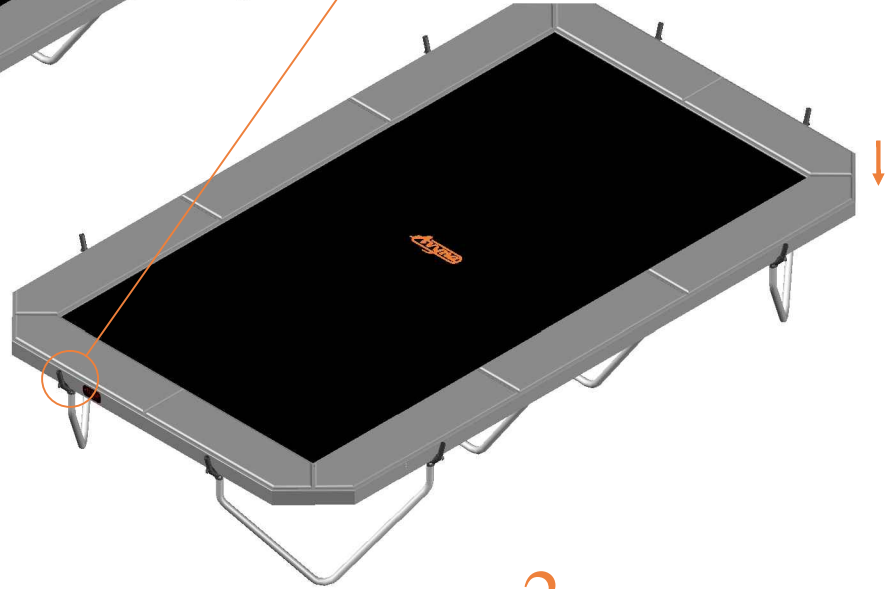

Model 352
APPROX 520x305cm

	Quantity	Part number	
Pole with sleeve for safety net	12	AVBL-352-802 A	
Pole for safety net	12	AVBL-352-802 B	
Clamp	8	CLAMP-TOOL-SN-352-A	
Clamp	4	CLAMP-TOOL-SN-352-B	
Safety net	1	ANBL-352	
Straps for safety net	28	TEPL-BAND 24x short:1.0m(below) 4x long:1.5m(above)	
Closure for safety net	2	TEPL-KNOOPJE	
Screw M6	12	M6-30	
Screw M8	24	M8-30	
Allen key	2	ALLEN-KEY	
Wrench	2	WRENCH	

8x CLAMP-TOOL-SN-352-A

1.

2.