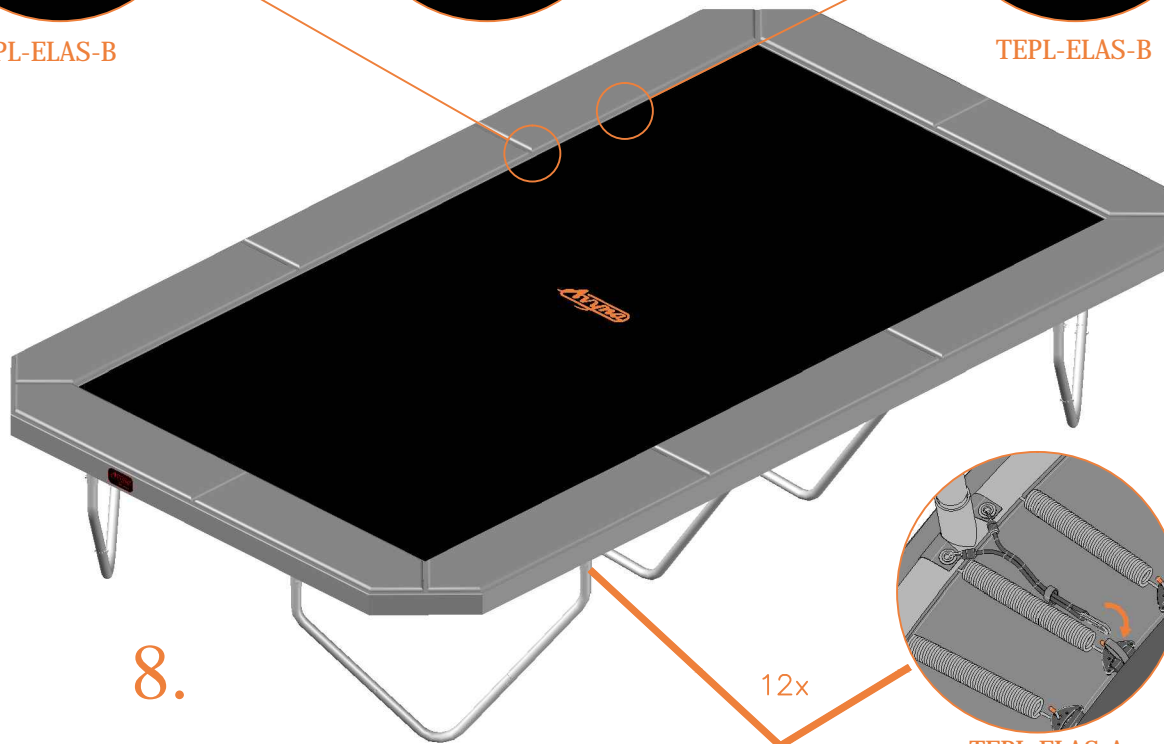

TEPL-ELAS-B

8.

12x