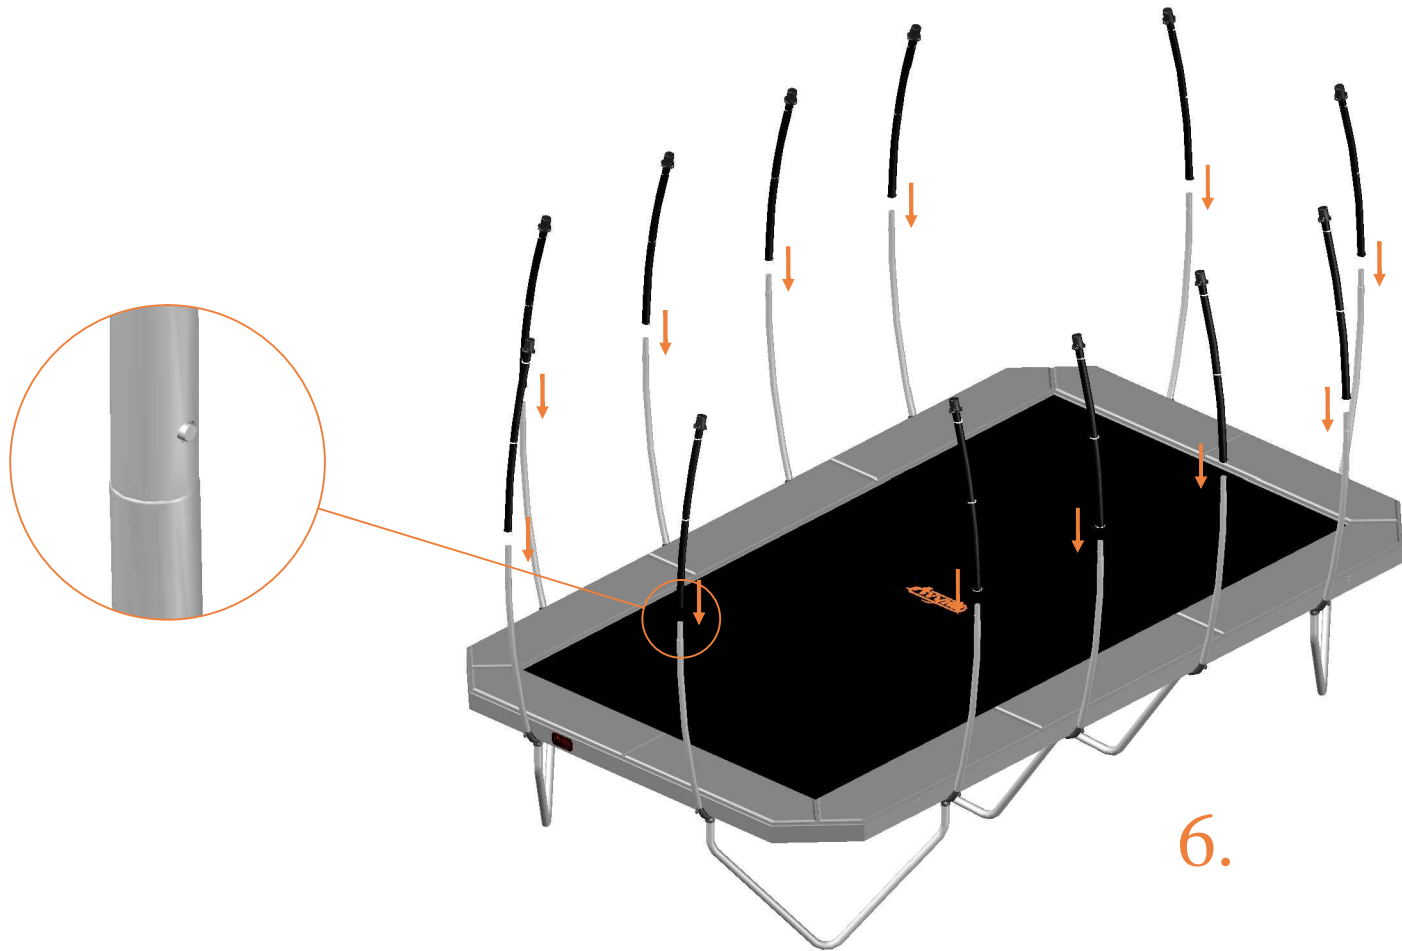

Model 352
APPROX 520x305cm

	Quantity	Part number	
Pole with sleeve for safety net	12	AVBL-352-802 A	
Pole for safety net	12	AVBL-352-802 B	
Clamp	8	CLAMP-TOOL-SN-352-A	
Clamp	4	CLAMP-TOOL-SN-352-B	
Safety net	1	ANBL-352	
Straps for safety net	28	TEPL-BAND 24x short:1.0m(below) 4x long:1.5m(above)	
Closure for safety net	2	TEPL-KNOOPJE	
Screw M6	12	M6-30	
Screw M8	24	M8-30	
Allen key	2	ALLEN-KEY	
Wrench	2	WRENCH	

8x CLAMP-TOOL-SN-352-A

1.

2.

4x CLAMP-TOOL-SN-352-B

3.

4.

5.

6.