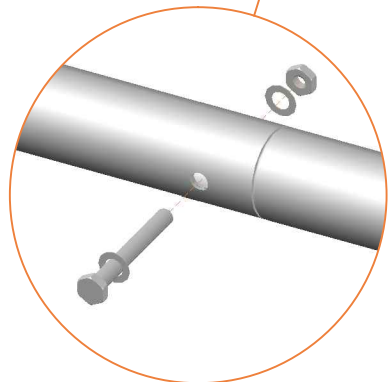

Model 352

Avyna

Rectangular trampolines

Assembly manual

Model 352

Model 352 APPROX 520x305cm			
	Quantity	Part number	
Jumping mat	1	TEPL-352-222	
Galvanized spring L=215mm ø3.2mm	120	TEPL-200-211/A	
Galvanized spring L=140mm ø3.2mm	8	TEPL-200-211/E	
Safety pad	1	TEPL-352-333-green or AVGR-352-333-grey or CAM-352-333-camouflage	
Fastener for Safety pad	12	TEPL-ELAS-A	
V-tube	4	TEPL-352-116 A	
J-tube	8	TEPL-352-116 B	
U-tube	2	TEPL-352-1142	
K-tube	2	TEPL-352-1141	

Model 352 APPROX 520x305cm			
	Quantity	Part number	
I-tube	2	TEPL-352-1121-L	
I-tube	2	TEPL-352-1121-R	
I-tube	2	TEPL-253-1122	
Screw M8, nut and washer	8	M8-70	
Screw M8, nut and washer	12	M8-60	
Tool for springs	1	TOOL-SPRING	
Fastener for Safety pad	24	TEPL-ELAS-B	
Users Manual	1	208010101	
Warning Card	1	208040101	
Tie rip for warning card	1	209010102	
Safety manual	1	208010301	

1.

M8x60mm
4pcs

3.

2.

4.

8x spring 140mm

5.

M8 x 8pcs

Model 352
APPROX 520x305cm

	Quantity	Part number	
Pole with sleeve for safety net	12	AVBL-352-802 A	
Pole for safety net	12	AVBL-352-802 B	
Clamp	8	CLAMP-TOOL-SN-352-A	
Clamp	4	CLAMP-TOOL-SN-352-B	
Safety net	1	ANBL-352	
Straps for safety net	28	TEPL-BAND 24x short:1.0m(below) 4x long:1.5m(above)	
Closure for safety net	2	TEPL-KNOOPJE	
Screw M6	12	M6-30	
Screw M8	24	M8-30	
Allen key	2	ALLEN-KEY	
Wrench	2	WRENCH	