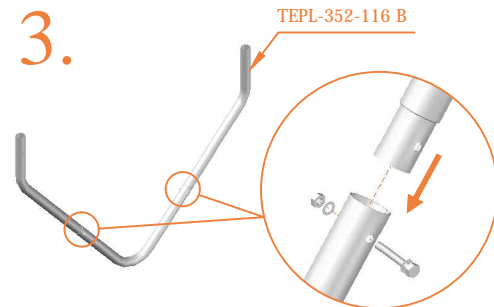

Model 352

Avyna

Rectangular trampolines

Assembly manual

Model 352

Model 352 APPROX 520x305cm			
	Quantity	Part number	
Jumping mat	1	TEPL-352-222	
Galvanized spring L=215mm ø3.2mm	120	TEPL-200-211/A	
Galvanized spring L=140mm ø3.2mm	8	TEPL-200-211/E	
Safety pad	1	TEPL-352-333-green or AVGR-352-333-grey or CAM-352-333-camouflage	
Fastener for Safety pad	12	TEPL-ELAS-A	
V-tube	4	TEPL-352-116 A	
J-tube	8	TEPL-352-116 B	
U-tube	2	TEPL-352-1142	
K-tube	2	TEPL-352-1141	

Model 352 APPROX 520x305cm			
	Quantity	Part number	
I-tube	2	TEPL-352-1121-L	
I-tube	2	TEPL-352-1121-R	
I-tube	2	TEPL-253-1122	
Screw M8, nut and washer	8	M8-70	
Screw M8, nut and washer	12	M8-60	
Tool for springs	1	TOOL-SPRING	
Fastener for Safety pad	24	TEPL-ELAS-B	
Users Manual	1	208010101	
Warning Card	1	208040101	
Tie rip for warning card	1	209010102	
Safety manual	1	208010301	

1.

M8x60mm
4pcs

3.

2.

4.

8x spring 140mm

5.

M8 x 8pcs

Model 352
APPROX 520x305cm

	Quantity	Part number	
Pole with sleeve for safety net	12	AVBL-352-802 A	
Pole for safety net	12	AVBL-352-802 B	
Clamp	8	CLAMP-TOOL-SN-352-A	
Clamp	4	CLAMP-TOOL-SN-352-B	
Safety net	1	ANBL-352	
Straps for safety net	28	TEPL-BAND 24x short:1.0m(below) 4x long:1.5m(above)	
Closure for safety net	2	TEPL-KNOOPJE	
Screw M6	12	M6-30	
Screw M8	24	M8-30	
Allen key	2	ALLEN-KEY	
Wrench	2	WRENCH	