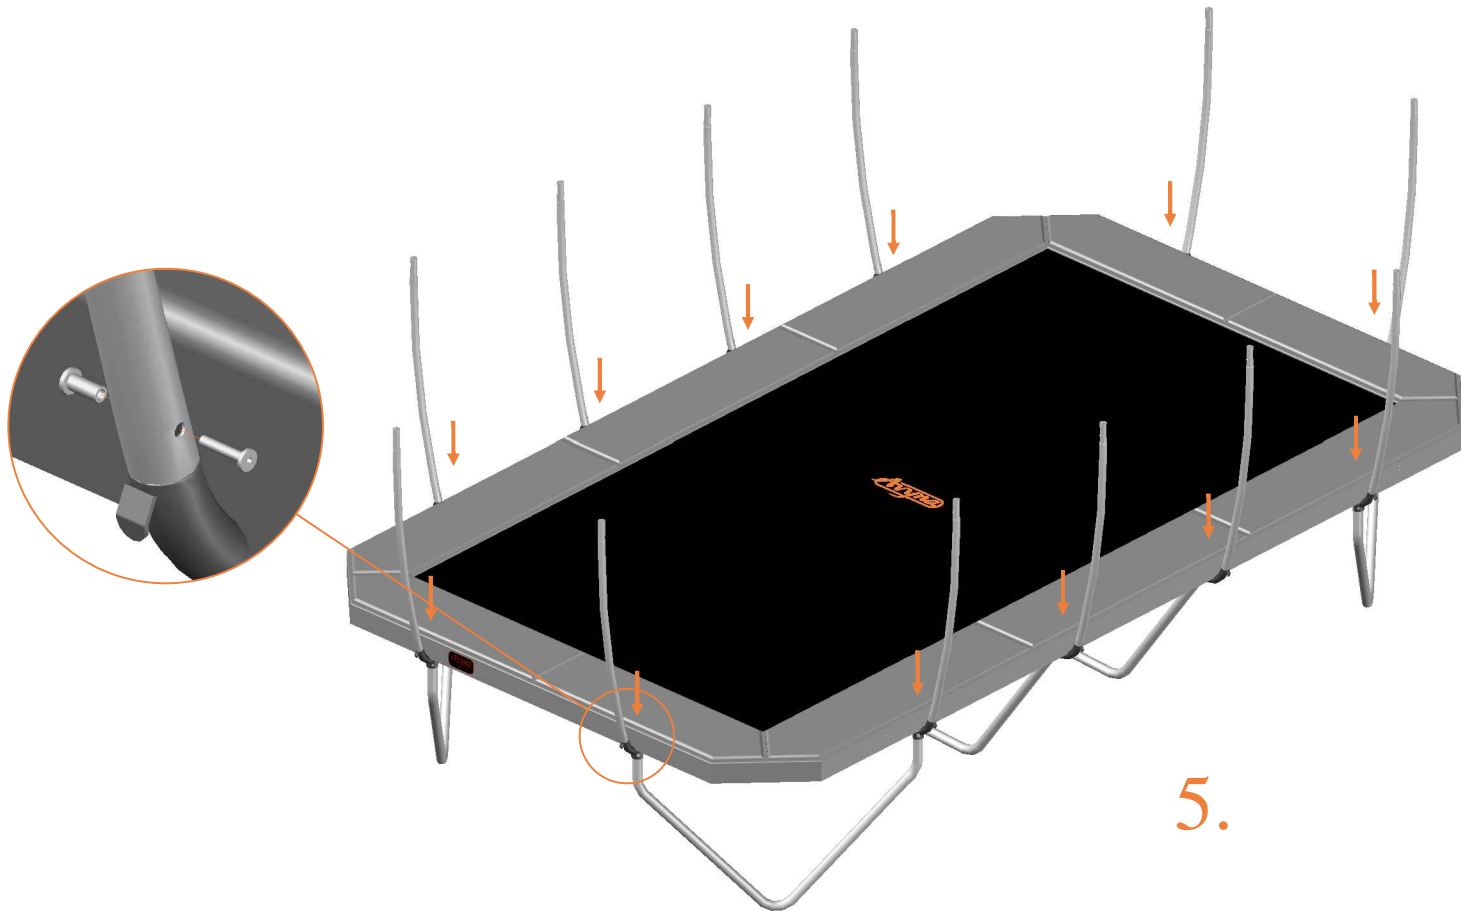

Model 352
APPROX 520x305cm

	Quantity	Part number	
Pole with sleeve for safety net	12	AVBL-352-802 A	
Pole for safety net	12	AVBL-352-802 B	
Clamp	8	CLAMP-TOOL-SN-352-A	
Clamp	4	CLAMP-TOOL-SN-352-B	
Safety net	1	ANBL-352	
Straps for safety net	28	TEPL-BAND 24x short:1.0m(below) 4x long:1.5m(above)	
Closure for safety net	2	TEPL-KNOOPJE	
Screw M6	12	M6-30	
Screw M8	24	M8-30	
Allen key	2	ALLEN-KEY	
Wrench	2	WRENCH	

8x CLAMP-TOOL-SN-352-A

1.

2.

4x CLAMP-TOOL-SN-352-B

3.

4.

5.

6.