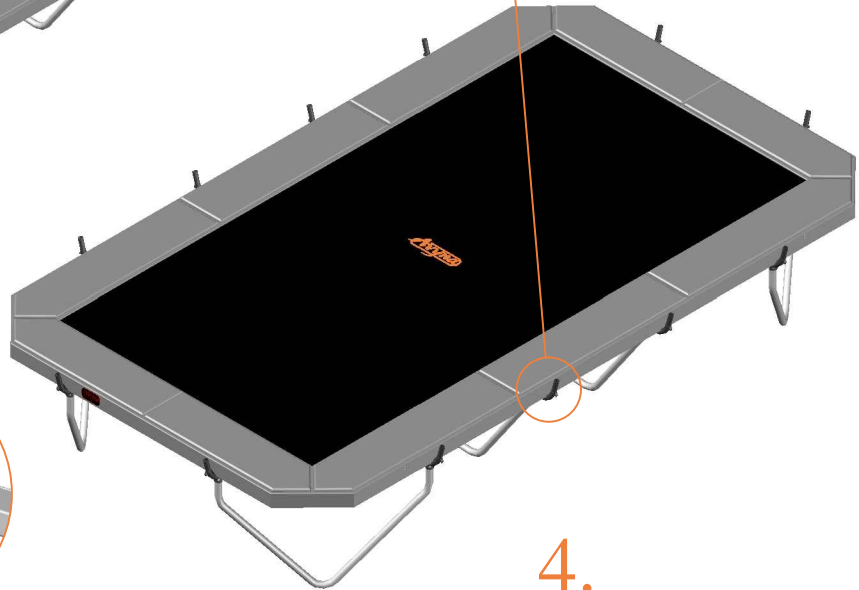

4x CLAMP-TOOL-SN-352-B

3.

4.