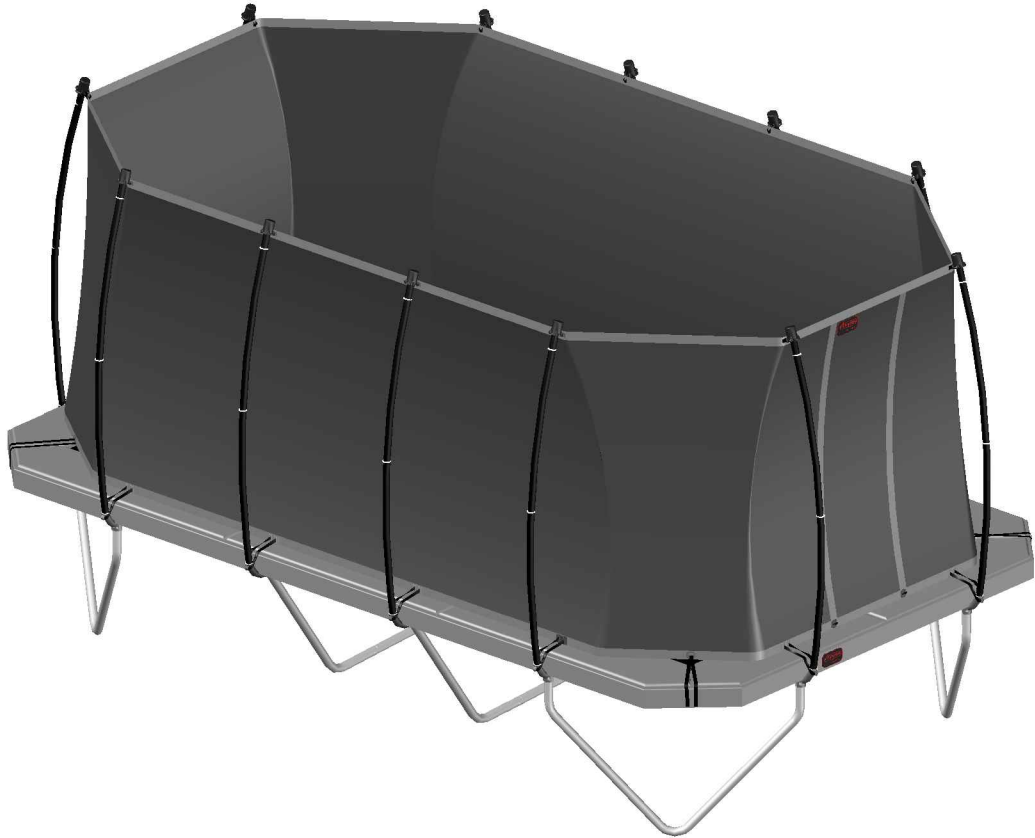

Model 352

Avyna

Rectangular trampolines

Assembly manual

Model 352

Model 352 APPROX 520x305cm			
	Quantity	Part number	
Jumping mat	1	TEPL-352-222	
Galvanized spring L=215mm ø3.2mm	120	TEPL-200-211/A	
Galvanized spring L=140mm ø3.2mm	8	TEPL-200-211/E	
Safety pad	1	TEPL-352-333-green or AVGR-352-333-grey or CAM-352-333-camouflage	
Fastener for Safety pad	12	TEPL-ELAS-A	
V-tube	4	TEPL-352-116 A	
J-tube	8	TEPL-352-116 B	
U-tube	2	TEPL-352-1142	
K-tube	2	TEPL-352-1141	

Model 352
APPROX 520x305cm

	Quantity	Part number	
Pole with sleeve for safety net	12	AVBL-352-802 A	
Pole for safety net	12	AVBL-352-802 B	
Clamp	8	CLAMP-TOOL-SN-352-A	
Clamp	4	CLAMP-TOOL-SN-352-B	
Safety net	1	ANBL-352	
Straps for safety net	28	TEPL-BAND 24x short:1.0m(below) 4x long:1.5m(above)	
Closure for safety net	2	TEPL-KNOOPJE	
Screw M6	12	M6-30	
Screw M8	24	M8-30	
Allen key	2	ALLEN-KEY	
Wrench	2	WRENCH	