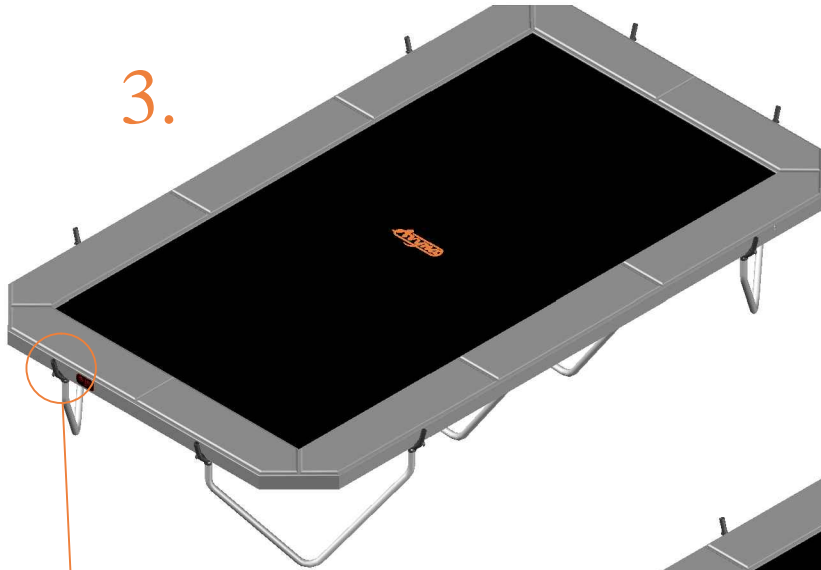

4x CLAMP-TOOL-SN-352-B

3.

4.