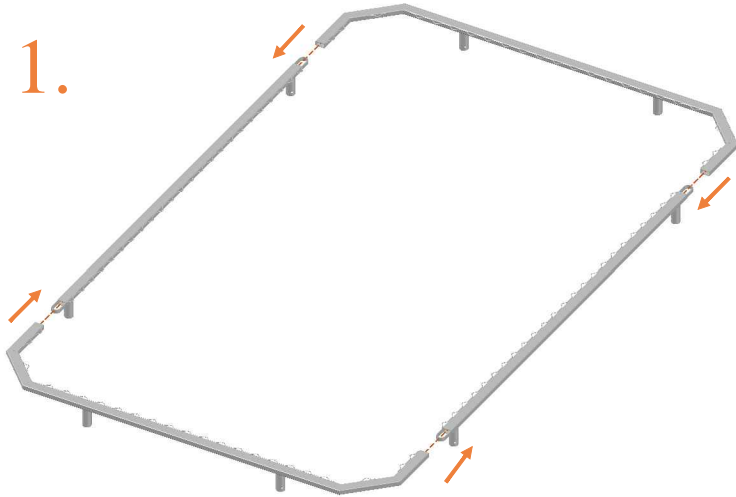

1.

2.

M8-60 8pcs

M8-70 8pcs

3.