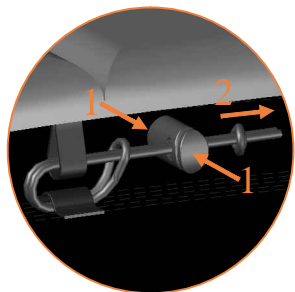

1.

2.

M8-60 8pcs

M8-70 8pcs

3.

4. 234/238: 8x spring 215mm
223 : 8x spring 175mm

5. 234/238: 78/90x spring 215mm
223: 66x spring 175mm

6. 234 / 238: 4x spring 175mm
223: 4x spring 140mm

7.

TEPL-ELAS-B

TEPL-ELAS-A
234 / 238: 12x
223: 8x

TEPL-ELAS-B

8.

Model 223 / Model 234 / Model 238

		Model 223 APPROX 305x225cm		Model 234 APPROX 340x240cm		Model 238 APPROX 380x255cm	
		Quantity	Part number	Quantity	Part number	Quantity	Part number
Pole with sleeve for safety net		8	AVBL-223-802 A	8	AVBL-234-802 A	8	AVBL-238-802 A
Pole for safety net		8	AVBL-223-802 B	8	AVBL-234-802 B	8	AVBL-238-802 B
Clamp		8	CLAMP-TOOL-SN-223	8	CLAMP-TOOL-SN-234	8	CLAMP-TOOL-SN-238
Safety net		1	ANBL-223	1	ANBL-234	1	ANBL-238
Straps for safety net		20	TEPL-BAND 16x short:1.0m(below) 4x long:1.5m(above)	20	TEPL-BAND 16x short:1.0m(below) 4x long:1.5m(above)	20	TEPL-BAND 16x short:1.0m(below) 4x long:1.5m(above)
Closure for safety net		2	TEPL-KNOOPJE	2	TEPL-KNOOPJE	2	TEPL-KNOOPJE
Screw M6		8	M6-30	8	M6-30	8	M6-30
Screw M8		16	M8-30	16	M8-30	16	M8-30
Allen key		2	ALLEN-KEY	2	ALLEN-KEY	2	ALLEN-KEY
Wrench		2	WRENCH	2	WRENCH	2	WRENCH
Closure for safety net		10	TEPL-ELAS-C	10	TEPL-ELASTIEK	10	TEPL-ELAS-C