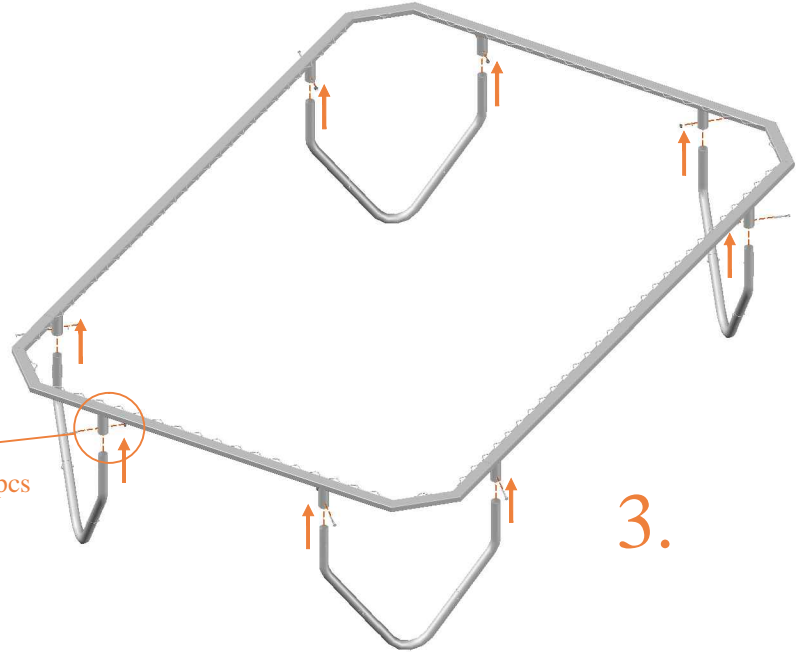

Model 234 APPROX 340x240cm			
Quantity	Part number		
K-tube	2	TEPL-234-1141	
Screw M8, nut and washer	8	M8-70	
Wrench	2	WRENCH	
Fastener for Safety pad	20	TEPL-ELAS-B	
Tool for springs	1	TOOL-SPRING	
Safety Manual	1	208010301	
Users Manual	1	208010101	
Warning Card	1	208040101	
Tie rip for warning card	1	209010102	
J-tube	8	TEPL-234-116 B	
Screw M8, nut and washer	8	M8 - 60	

Model 238 APPROX 380x255cm			
Quantity	Part number		
K-tube	2	TEPL-238-1141	
Screw M8, nut and washer	8	M8-70	
Wrench	2	WRENCH	
Fastener for Safety pad	20	TEPL-ELAS-B	
Tool for springs	1	TOOL-SPRING	
Safety Manual	1	208010301	
Users Manual	1	208010101	
Warning Card	1	208040101	
Tie rip for warning card	1	209010102	
J-tube	8	TEPL-238-116 B	
Screw M8, nut and washer	8	M8 - 60	

1.

2.

M8-60 8pcs

M8-70 8pcs

3.

4. 234/238: 8x spring 215mm
223 : 8x spring 175mm

5. 234/238: 78/90x spring 215mm
223: 66x spring 175mm

6. 234 / 238: 4x spring 175mm
223: 4x spring 140mm

7.

TEPL-ELAS-B

TEPL-ELAS-A
234 / 238: 12x
223: 8x

TEPL-ELAS-B

8.

Model 223 / Model 234 / Model 238

		Model 223 APPROX 305x225cm		Model 234 APPROX 340x240cm		Model 238 APPROX 380x255cm	
		Quantity	Part number	Quantity	Part number	Quantity	Part number
Pole with sleeve for safety net		8	AVBL-223-802 A	8	AVBL-234-802 A	8	AVBL-238-802 A
Pole for safety net		8	AVBL-223-802 B	8	AVBL-234-802 B	8	AVBL-238-802 B
Clamp		8	CLAMP-TOOL-SN-223	8	CLAMP-TOOL-SN-234	8	CLAMP-TOOL-SN-238
Safety net		1	ANBL-223	1	ANBL-234	1	ANBL-238
Straps for safety net		20	TEPL-BAND 16x short:1.0m(below) 4x long:1.5m(above)	20	TEPL-BAND 16x short:1.0m(below) 4x long:1.5m(above)	20	TEPL-BAND 16x short:1.0m(below) 4x long:1.5m(above)
Closure for safety net		2	TEPL-KNOOPJE	2	TEPL-KNOOPJE	2	TEPL-KNOOPJE
Screw M6		8	M6-30	8	M6-30	8	M6-30
Screw M8		16	M8-30	16	M8-30	16	M8-30
Allen key		2	ALLEN-KEY	2	ALLEN-KEY	2	ALLEN-KEY
Wrench		2	WRENCH	2	WRENCH	2	WRENCH
Closure for safety net		10	TEPL-ELAS-C	10	TEPL-ELASTIEK	10	TEPL-ELAS-C