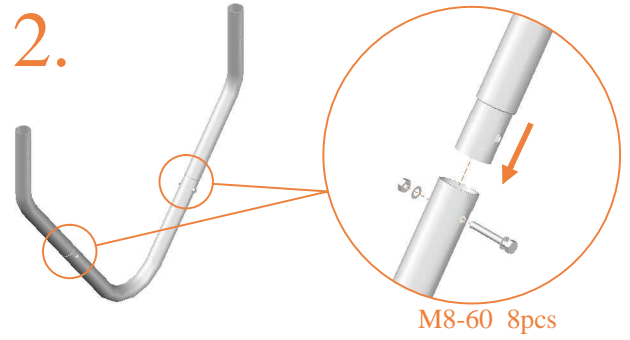

2.

M8-60 8pcs