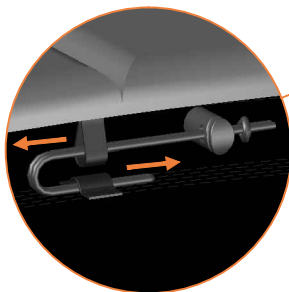

1.

2.

M8-60 8pcs

M8-70 8pcs

3.

4. 234/238: 8x spring 215mm
223 : 8x spring 175mm

5. 234/238: 78/90x spring 215mm
223: 66x spring 175mm

6. 234 / 238: 4x spring 175mm
223: 4x spring 140mm

7.

TEPL-ELAS-B

TEPL-ELAS-A
234 / 238: 12x
223: 8x

TEPL-ELAS-B

8.

Model 223 / Model 234 / Model 238

		Model 223 APPROX 305x225cm		Model 234 APPROX 340x240cm		Model 238 APPROX 380x255cm	
		Quantity	Part number	Quantity	Part number	Quantity	Part number
Pole with sleeve for safety net		8	AVBL-223-802 A	8	AVBL-234-802 A	8	AVBL-238-802 A
Pole for safety net		8	AVBL-223-802 B	8	AVBL-234-802 B	8	AVBL-238-802 B
Clamp		8	CLAMP-TOOL-SN-223	8	CLAMP-TOOL-SN-234	8	CLAMP-TOOL-SN-238
Safety net		1	ANBL-223	1	ANBL-234	1	ANBL-238
Straps for safety net		20	TEPL-BAND 16x short:1.0m(below) 4x long:1.5m(above)	20	TEPL-BAND 16x short:1.0m(below) 4x long:1.5m(above)	20	TEPL-BAND 16x short:1.0m(below) 4x long:1.5m(above)
Closure for safety net		2	TEPL-KNOOPJE	2	TEPL-KNOOPJE	2	TEPL-KNOOPJE
Screw M6		8	M6-30	8	M6-30	8	M6-30
Screw M8		16	M8-30	16	M8-30	16	M8-30
Allen key		2	ALLEN-KEY	2	ALLEN-KEY	2	ALLEN-KEY
Wrench		2	WRENCH	2	WRENCH	2	WRENCH
Closure for safety net		10	TEPL-ELAS-C	10	TEPL-ELASTIEK	10	TEPL-ELAS-C