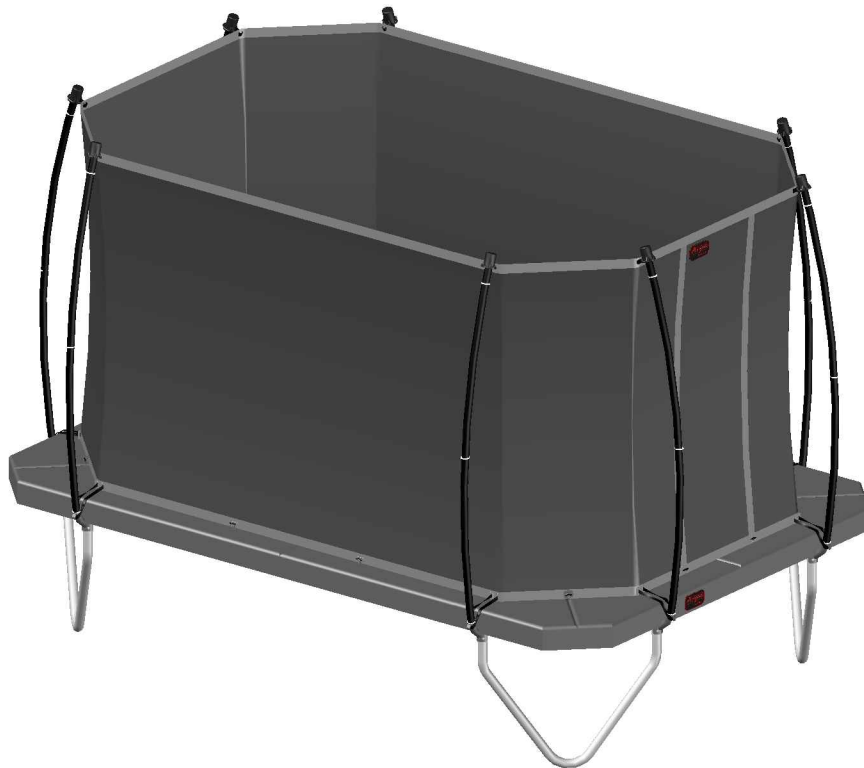

7.

TEPL-ELAS-B

TEPL-ELAS-A
234 / 238: 12x
223: 8x

TEPL-ELAS-B

8.

Model 223 / Model 234 / Model 238

		Model 223 APPROX 305x225cm		Model 234 APPROX 340x240cm		Model 238 APPROX 380x255cm	
		Quantity	Part number	Quantity	Part number	Quantity	Part number
Pole with sleeve for safety net		8	AVBL-223-802 A	8	AVBL-234-802 A	8	AVBL-238-802 A
Pole for safety net		8	AVBL-223-802 B	8	AVBL-234-802 B	8	AVBL-238-802 B
Clamp		8	CLAMP-TOOL-SN-223	8	CLAMP-TOOL-SN-234	8	CLAMP-TOOL-SN-238
Safety net		1	ANBL-223	1	ANBL-234	1	ANBL-238
Straps for safety net		20	TEPL-BAND 16x short:1.0m(below) 4x long:1.5m(above)	20	TEPL-BAND 16x short:1.0m(below) 4x long:1.5m(above)	20	TEPL-BAND 16x short:1.0m(below) 4x long:1.5m(above)
Closure for safety net		2	TEPL-KNOOPJE	2	TEPL-KNOOPJE	2	TEPL-KNOOPJE
Screw M6		8	M6-30	8	M6-30	8	M6-30
Screw M8		16	M8-30	16	M8-30	16	M8-30
Allen key		2	ALLEN-KEY	2	ALLEN-KEY	2	ALLEN-KEY
Wrench		2	WRENCH	2	WRENCH	2	WRENCH
Closure for safety net		10	TEPL-ELAS-C	10	TEPL-ELASTIEK	10	TEPL-ELAS-C