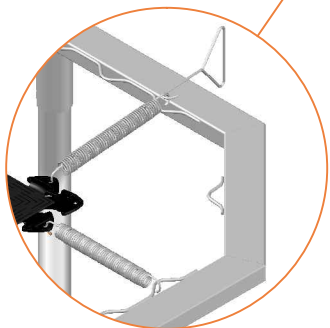

1.

2.

M8-60 8pcs

M8-70 8pcs

3.

4. 234/238: 8x spring 215mm
223 : 8x spring 175mm

5. 234/238: 78/90x spring 215mm
223: 66x spring 175mm

6. 234 / 238: 4x spring 175mm
223: 4x spring 140mm

7.

TEPL-ELAS-B

TEPL-ELAS-A
234 / 238: 12x
223: 8x

TEPL-ELAS-B

8.

Model 223 / Model 234 / Model 238

		Model 223 APPROX 305x225cm		Model 234 APPROX 340x240cm		Model 238 APPROX 380x255cm	
		Quantity	Part number	Quantity	Part number	Quantity	Part number
Pole with sleeve for safety net		8	AVBL-223-802 A	8	AVBL-234-802 A	8	AVBL-238-802 A
Pole for safety net		8	AVBL-223-802 B	8	AVBL-234-802 B	8	AVBL-238-802 B
Clamp		8	CLAMP-TOOL-SN-223	8	CLAMP-TOOL-SN-234	8	CLAMP-TOOL-SN-238
Safety net		1	ANBL-223	1	ANBL-234	1	ANBL-238
Straps for safety net		20	TEPL-BAND 16x short:1.0m(below) 4x long:1.5m(above)	20	TEPL-BAND 16x short:1.0m(below) 4x long:1.5m(above)	20	TEPL-BAND 16x short:1.0m(below) 4x long:1.5m(above)
Closure for safety net		2	TEPL-KNOOPJE	2	TEPL-KNOOPJE	2	TEPL-KNOOPJE
Screw M6		8	M6-30	8	M6-30	8	M6-30
Screw M8		16	M8-30	16	M8-30	16	M8-30
Allen key		2	ALLEN-KEY	2	ALLEN-KEY	2	ALLEN-KEY
Wrench		2	WRENCH	2	WRENCH	2	WRENCH
Closure for safety net		10	TEPL-ELAS-C	10	TEPL-ELASTIEK	10	TEPL-ELAS-C