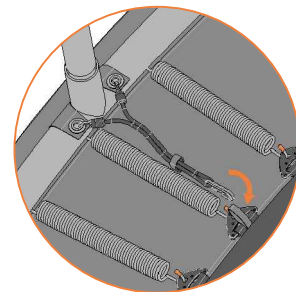

1.

2.

M8-60 8pcs

M8-70 8pcs

3.

4. 234/238: 8x spring 215mm
223 : 8x spring 175mm

5. 234/238: 78/90x spring 215mm
223: 66x spring 175mm

6. 234 / 238: 4x spring 175mm
223: 4x spring 140mm

7.

TEPL-ELAS-B

TEPL-ELAS-A
234 / 238: 12x
223: 8x

TEPL-ELAS-B

8.

Model 223 / Model 234 / Model 238

		Model 223 APPROX 305x225cm		Model 234 APPROX 340x240cm		Model 238 APPROX 380x255cm	
		Quantity	Part number	Quantity	Part number	Quantity	Part number
Pole with sleeve for safety net		8	AVBL-223-802 A	8	AVBL-234-802 A	8	AVBL-238-802 A
Pole for safety net		8	AVBL-223-802 B	8	AVBL-234-802 B	8	AVBL-238-802 B
Clamp		8	CLAMP-TOOL-SN-223	8	CLAMP-TOOL-SN-234	8	CLAMP-TOOL-SN-238
Safety net		1	ANBL-223	1	ANBL-234	1	ANBL-238
Straps for safety net		20	TEPL-BAND 16x short:1.0m(below) 4x long:1.5m(above)	20	TEPL-BAND 16x short:1.0m(below) 4x long:1.5m(above)	20	TEPL-BAND 16x short:1.0m(below) 4x long:1.5m(above)
Closure for safety net		2	TEPL-KNOOPJE	2	TEPL-KNOOPJE	2	TEPL-KNOOPJE
Screw M6		8	M6-30	8	M6-30	8	M6-30
Screw M8		16	M8-30	16	M8-30	16	M8-30
Allen key		2	ALLEN-KEY	2	ALLEN-KEY	2	ALLEN-KEY
Wrench		2	WRENCH	2	WRENCH	2	WRENCH
Closure for safety net		10	TEPL-ELAS-C	10	TEPL-ELASTIEK	10	TEPL-ELAS-C