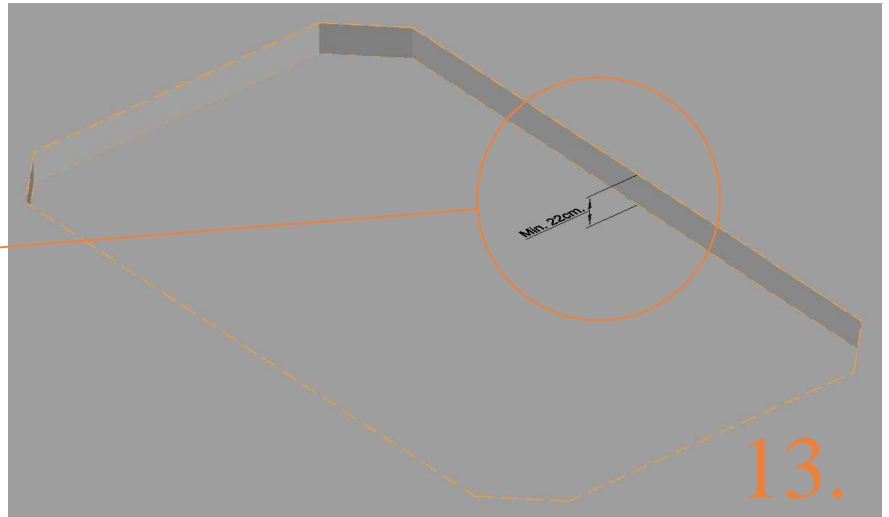

Model 352-FL APPROX 520x305cm			
Quantity	Part number		
Plastic plate	2	352-FL-121/B	
L-tube	4	TEPL-352-FL-802	
I-tube	12	TEPL-352-FL-115	
Measuring rod L =220mm	1	2300-131/A	
Measuring rod L = 870mm	1	2300-131/B	
Parker screw	36	M4x16	
Fastener for safety pad	24	TEPL-ELAS-D	
Users Manual	1	208010101	
Warning Card	1	208040101	
Tie rip for warning card	1	209010102	
Safety manual	1	208010301	

8.

9.

10.

11.

12.

13.

14.

15.