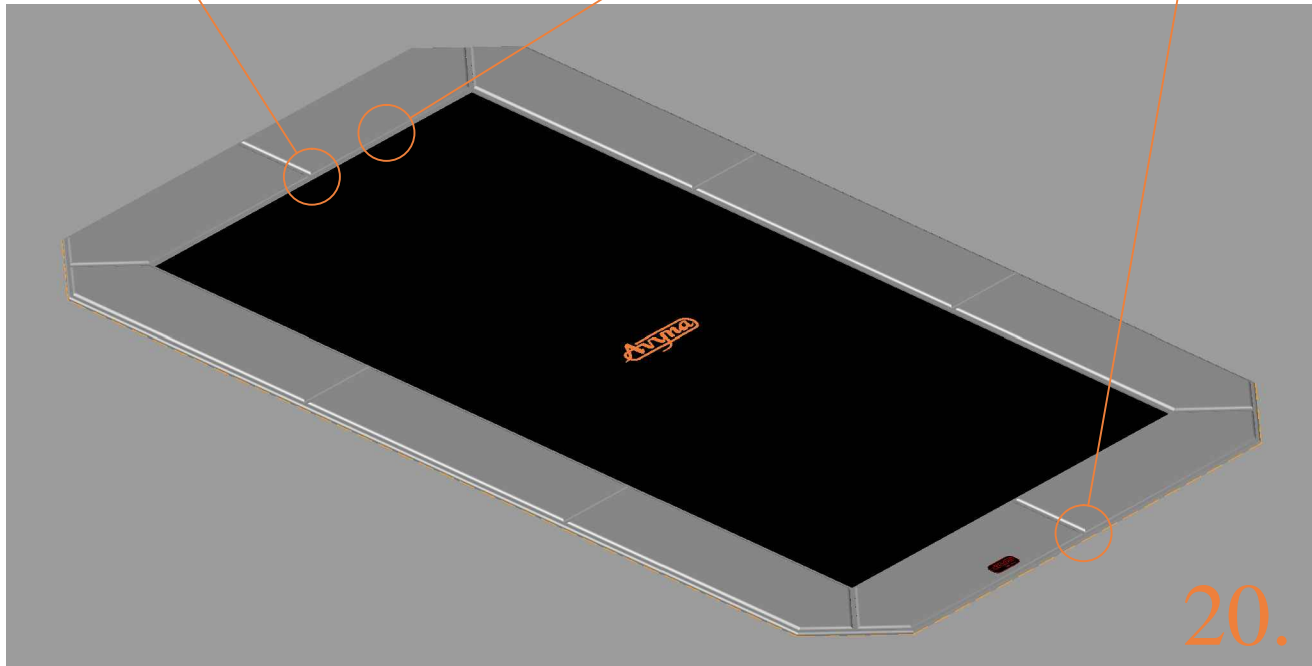

TEPL-ELAS-B

TEPL-ELAS-B

TEPL-ELAS-D

20.