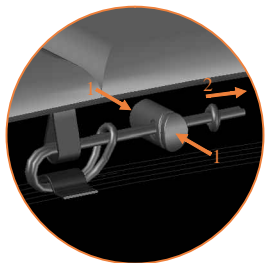

8x spring 140mm

18.

19.

TEPL-ELAS-B

TEPL-ELAS-B

TEPL-ELAS-D

20.

Model 352-FL

Model-352-FL APPROX 520x305cm			
	Quantity	Part number	
Pole with sleeve for safety net	12	AVBL-352-FL-802 A	
Pole for safety net	12	AVBL-352-FL-802 B	
Clamp	12	CLAMP-TOOL-SN 352-FL	
Screw M6x30	12	M6x30	
Safety net	1	ANBL-352-FL	
Straps for safety net	28	TEPL-BAND 24x short: 1,0m 4x long: 1,5m	