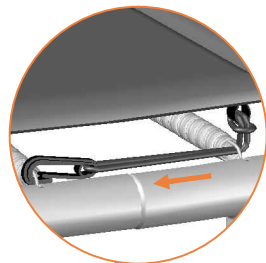

8x spring 140mm

18.

19.

TEPL-ELAS-B

TEPL-ELAS-B

TEPL-ELAS-D

20.

Model 352-FL

Model-352-FL APPROX 520x305cm			
	Quantity	Part number	
Pole with sleeve for safety net	12	AVBL-352-FL-802 A	
Pole for safety net	12	AVBL-352-FL-802 B	
Clamp	12	CLAMP-TOOL-SN 352-FL	
Screw M6x30	12	M6x30	
Safety net	1	ANBL-352-FL	
Straps for safety net	28	TEPL-BAND 24x short: 1,0m 4x long: 1,5m	