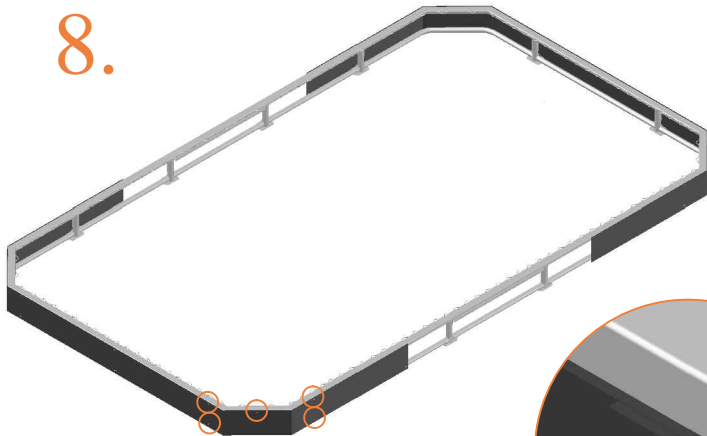

Model 352-FL

Avyna

Rectangular trampolines

Assembly manual

Model 352-FL

Model 352-FL APPROX 520x305cm			
Quantity	Part number		
Jumping mat	1	TEPL-352-fl-222	
Galvanized spring L=215mm Ø3.2mm	120	TEPL-200-211/A	
Galvanized spring L=140mm Ø3.2mm	4	TEPL-200-211/E	
Safety pad	1	TEPL-352-FL-333-green or AVGR-352-FL-333-grey or AVBL-352-FL-333-BLACK	
Fastener for safety pad	24	TEPL-ELAS-B	
I-tube	6	TEPL-352-FL-802 / A	
I-tube	2	TEPL-352-FL-802 / B	
C-tube	2	TEPL-352-FL-113	
K-tube	2	TEPL-352-FL-114	
Tool for spring	1	TOOL-SPRING	
Screw M8	24	M8-16	
Plastic plate	4	352-FL-121/A	

Model 352-FL APPROX 520x305cm			
Quantity	Part number		
Plastic plate	2	352-FL-121/B	
L-tube	4	TEPL-352-FL-802	
I-tube	12	TEPL-352-FL-115	
Measuring rod L =220mm	1	2300-131/A	
Measuring rod L = 870mm	1	2300-131/B	
Parker screw	36	M4x16	
Fastener for safety pad	24	TEPL-ELAS-D	
Users Manual	1	208010101	
Warning Card	1	208040101	
Tie rip for warning card	1	209010102	
Safety manual	1	208010301	

8.

9.

10.

11.

12.

13.

14.

15.