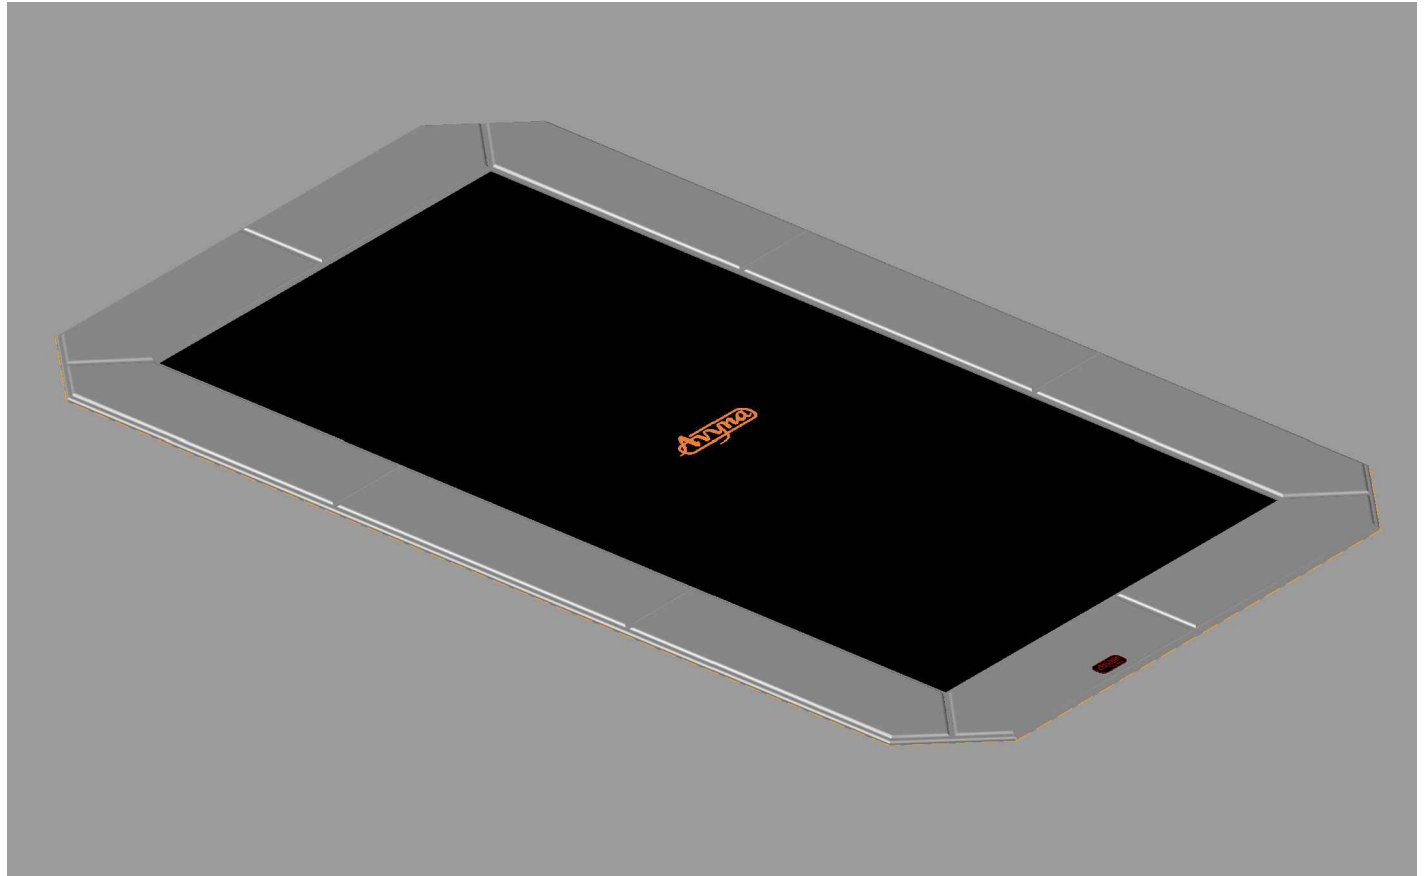

Model 352-FL

Avyna

Rectangular trampolines

Assembly manual

Model 352-FL

Model 352-FL APPROX 520x305cm			
Quantity	Part number		
Jumping mat	1	TEPL-352-fl-222	
Galvanized spring L=215mm Ø3.2mm	120	TEPL-200-211/A	
Galvanized spring L=140mm Ø3.2mm	4	TEPL-200-211/E	
Safety pad	1	TEPL-352-FL-333-green or AVGR-352-FL-333-grey or AVBL-352-FL-333-BLACK	
Fastener for safety pad	24	TEPL-ELAS-B	
I-tube	6	TEPL-352-FL-802 / A	
I-tube	2	TEPL-352-FL-802 / B	
C-tube	2	TEPL-352-FL-113	
K-tube	2	TEPL-352-FL-114	
Tool for spring	1	TOOL-SPRING	
Screw M8	24	M8-16	
Plastic plate	4	352-FL-121/A	

Model 352-FL APPROX 520x305cm			
Quantity	Part number		
Plastic plate	2	352-FL-121/B	
L-tube	4	TEPL-352-FL-802	
I-tube	12	TEPL-352-FL-115	
Measuring rod L =220mm	1	2300-131/A	
Measuring rod L = 870mm	1	2300-131/B	
Parker screw	36	M4x16	
Fastener for safety pad	24	TEPL-ELAS-D	
Users Manual	1	208010101	
Warning Card	1	208040101	
Tie rip for warning card	1	209010102	
Safety manual	1	208010301	