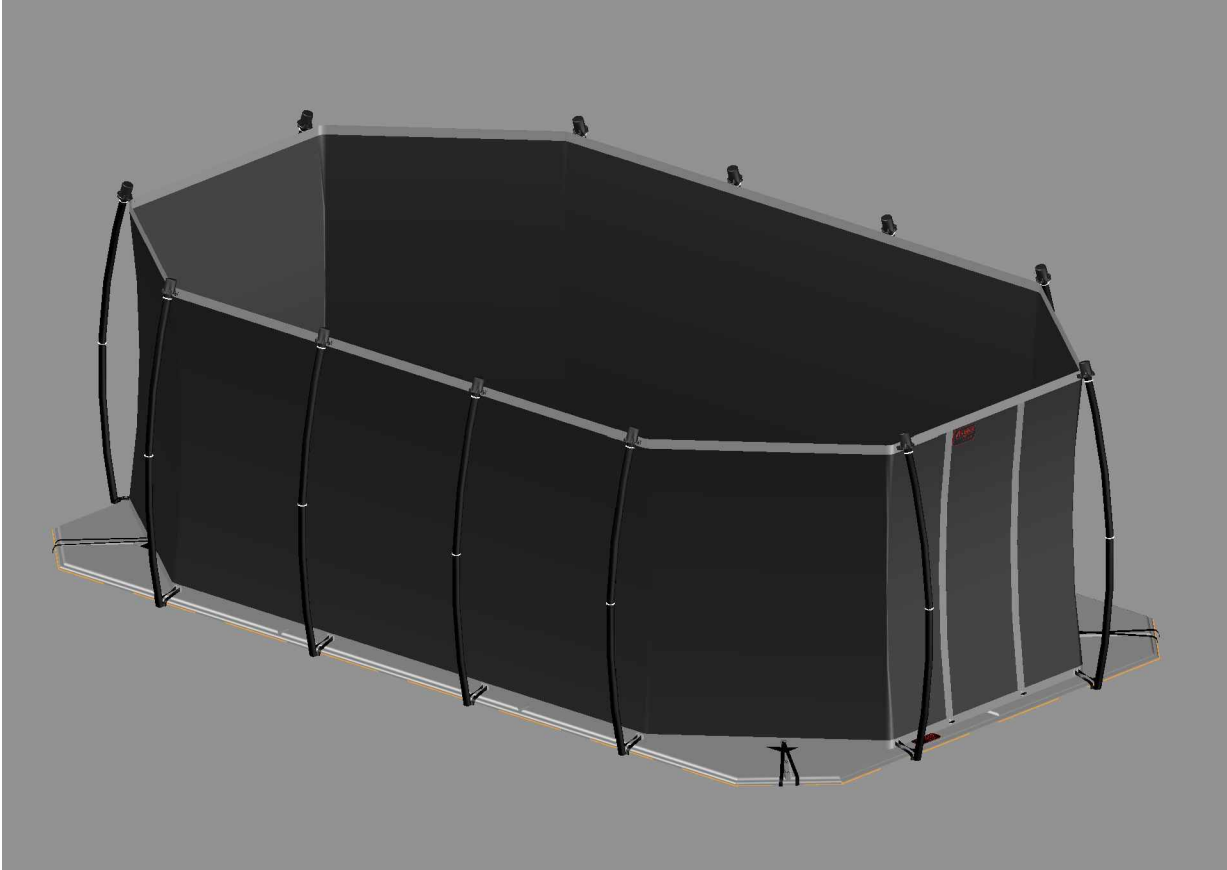

Model 352-FL

Avyna

Rectangular trampolines

Assembly manual

Model 352-FL

Model 352-FL APPROX 520x305cm			
Quantity	Part number		
Jumping mat	1	TEPL-352-fl-222	
Galvanized spring L=215mm Ø3.2mm	120	TEPL-200-211/A	
Galvanized spring L=140mm Ø3.2mm	4	TEPL-200-211/E	
Safety pad	1	TEPL-352-FL-333-green or AVGR-352-FL-333-grey or AVBL-352-FL-333-BLACK	
Fastener for safety pad	24	TEPL-ELAS-B	
I-tube	6	TEPL-352-FL-802 / A	
I-tube	2	TEPL-352-FL-802 / B	
C-tube	2	TEPL-352-FL-113	
K-tube	2	TEPL-352-FL-114	
Tool for spring	1	TOOL-SPRING	
Screw M8	24	M8-16	
Plastic plate	4	352-FL-121/A	

Model-352-FL APPROX 520x305cm			
	Quantity	Part number	
Pole with sleeve for safety net	12	AVBL-352-FL-802 A	
Pole for safety net	12	AVBL-352-FL-802 B	
Clamp	12	CLAMP-TOOL-SN 352-FL	
Screw M6x30	12	M6x30	
Safety net	1	ANBL-352-FL	
Straps for safety net	28	TEPL-BAND 24x short: 1,0m 4x long: 1,5m	