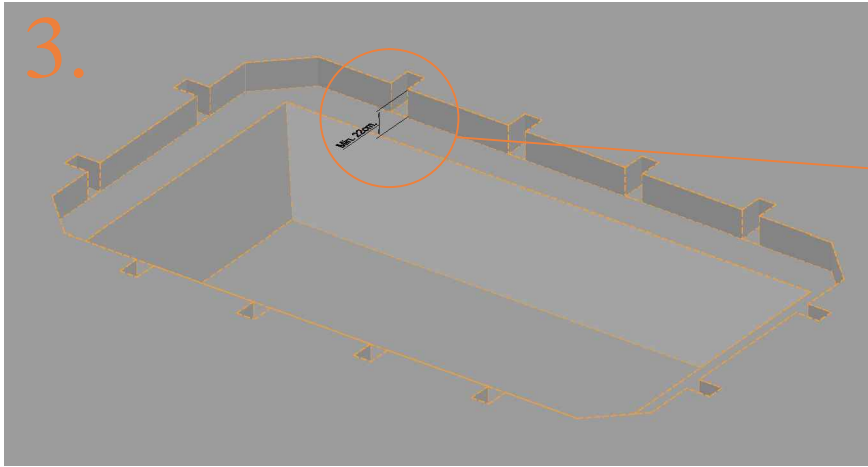

Model-352-FL APPROX 520x305cm			
	Quantity	Part number	
Pole with sleeve for safety net	12	AVBL-352-FL-802 A	
Pole for safety net	12	AVBL-352-FL-802 B	
Clamp	12	CLAMP-TOOL-SN 352-FL	
Screw M6x30	12	M6x30	
Safety net	1	ANBL-352-FL	
Straps for safety net	28	TEPL-BAND 24x short: 1,0m 4x long: 1,5m	

Model-352-FL APPROX 520x305cm			
	Quantity	Part number	
Closure for safety net	2	TEPL-KNOOPJE	
Screw M8	24	M8-25	
Allen key	2	ALLEN-KEY	
Wrench	2	WRENCH	

1.

2.

3.

4.

5.

6.

7.