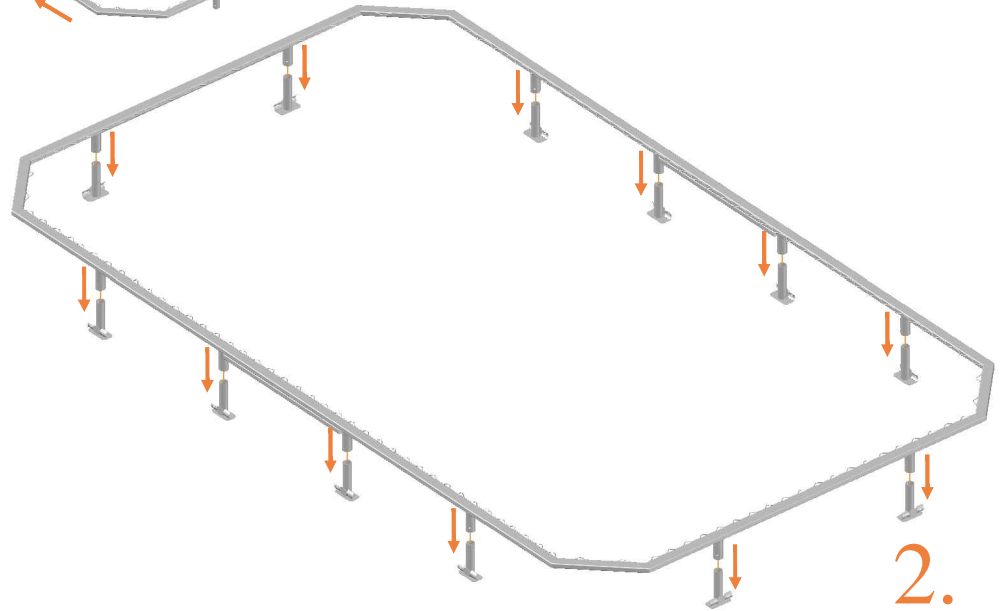

Model 352-FL APPROX 520x305cm			
Quantity	Part number		
Jumping mat	1	TEPL-352-fl-222	
Galvanized spring L=215mm Ø3.2mm	120	TEPL-200-211/A	
Galvanized spring L=140mm Ø3.2mm	4	TEPL-200-211/E	
Safety pad	1	TEPL-352-FL-333-green or AVGR-352-FL-333-grey or AVBL-352-FL-333-BLACK	
Fastener for safety pad	24	TEPL-ELAS-B	
I-tube	6	TEPL-352-FL-802 / A	
I-tube	2	TEPL-352-FL-802 / B	
C-tube	2	TEPL-352-FL-113	
K-tube	2	TEPL-352-FL-114	
Tool for spring	1	TOOL-SPRING	
Screw M8	24	M8-16	
Plastic plate	4	352-FL-121/A	

Model 352-FL APPROX 520x305cm			
Quantity	Part number		
Plastic plate	2	352-FL-121/B	
L-tube	4	TEPL-352-FL-802	
I-tube	12	TEPL-352-FL-115	
Measuring rod L =220mm	1	2300-131/A	
Measuring rod L = 870mm	1	2300-131/B	
Parker screw	36	M4x16	
Fastener for safety pad	24	TEPL-ELAS-D	
Users Manual	1	208010101	
Warning Card	1	208040101	
Tie rip for warning card	1	209010102	
Safety manual	1	208010301	

1.

2.