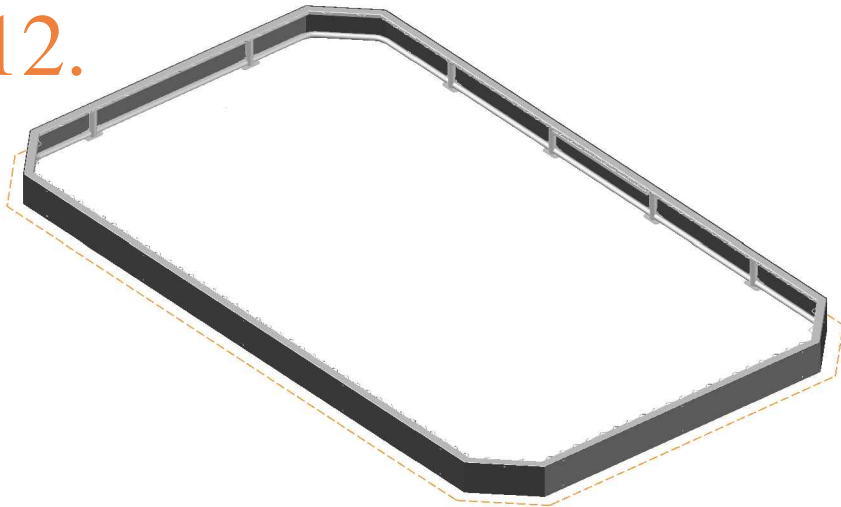

Model 352-FL APPROX 520x305cm			
Quantity	Part number		
Plastic plate	2	352-FL-121/B	
L-tube	4	TEPL-352-FL-802	
I-tube	12	TEPL-352-FL-115	
Measuring rod L =220mm	1	2300-131/A	
Measuring rod L = 870mm	1	2300-131/B	
Parker screw	36	M4x16	
Fastener for safety pad	24	TEPL-ELAS-D	
Users Manual	1	208010101	
Warning Card	1	208040101	
Tie rip for warning card	1	209010102	
Safety manual	1	208010301	

8.

9.

10.

11.

12.

13.

14.

15.