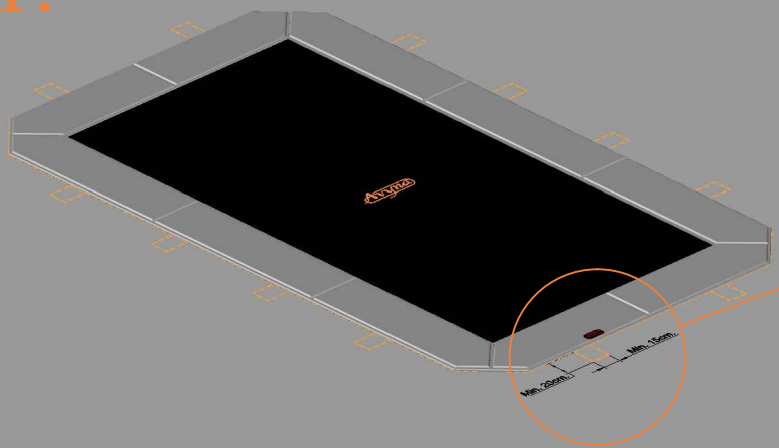

Model-352-FL APPROX 520x305cm			
	Quantity	Part number	
Pole with sleeve for safety net	12	AVBL-352-FL-802 A	
Pole for safety net	12	AVBL-352-FL-802 B	
Clamp	12	CLAMP-TOOL-SN 352-FL	
Screw M6x30	12	M6x30	
Safety net	1	ANBL-352-FL	
Straps for safety net	28	TEPL-BAND 24x short: 1,0m 4x long: 1,5m	

Model-352-FL APPROX 520x305cm			
	Quantity	Part number	
Closure for safety net	2	TEPL-KNOOPJE	
Screw M8	24	M8-25	
Allen key	2	ALLEN-KEY	
Wrench	2	WRENCH	

1.

2.