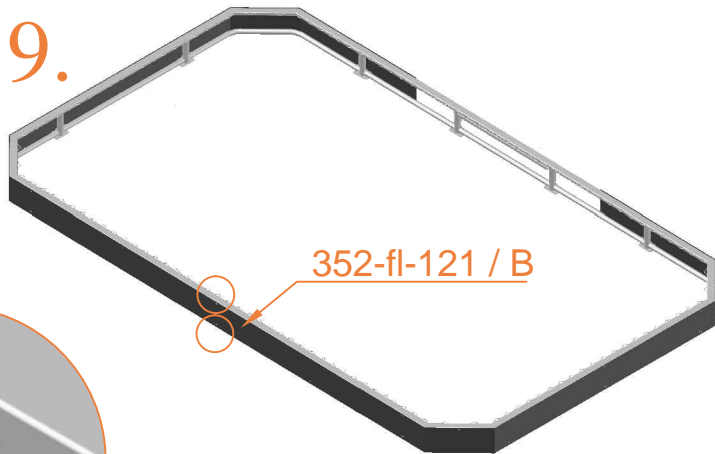

Model 352-FL APPROX 520x305cm			
Quantity	Part number		
Plastic plate	2	352-FL-121/B	
L-tube	4	TEPL-352-FL-802	
I-tube	12	TEPL-352-FL-115	
Measuring rod L =220mm	1	2300-131/A	
Measuring rod L = 870mm	1	2300-131/B	
Parker screw	36	M4x16	
Fastener for safety pad	24	TEPL-ELAS-D	
Users Manual	1	208010101	
Warning Card	1	208040101	
Tie rip for warning card	1	209010102	
Safety manual	1	208010301	

8.

9.

10.

11.

12.

13.

14.

15.