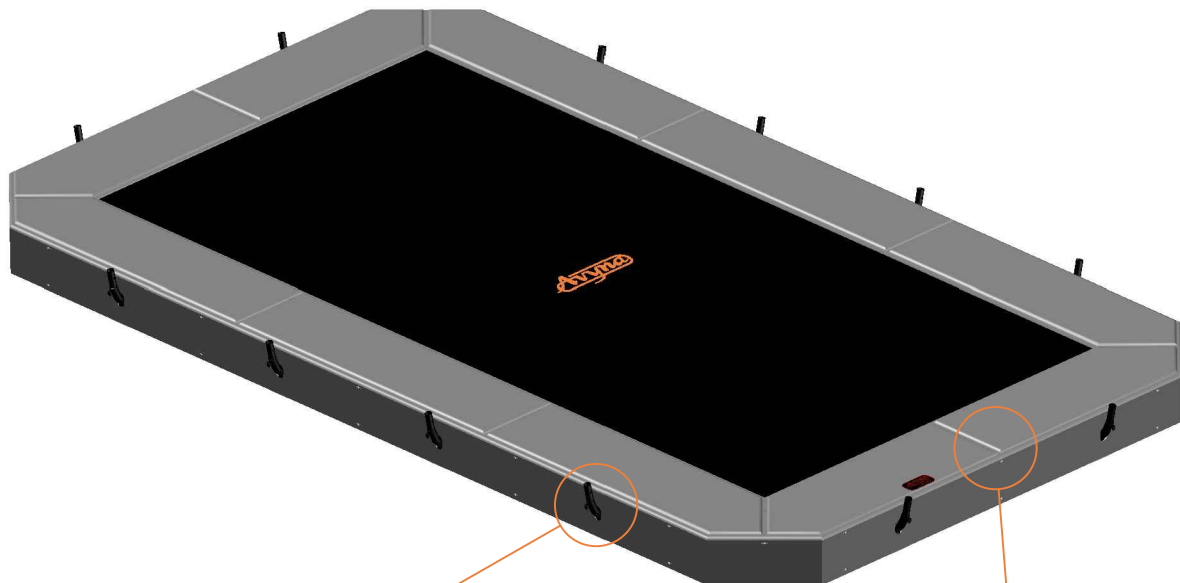

Model-352-FL APPROX 520x305cm			
	Quantity	Part number	
Pole with sleeve for safety net	12	AVBL-352-FL-802 A	
Pole for safety net	12	AVBL-352-FL-802 B	
Clamp	12	CLAMP-TOOL-SN 352-FL	
Screw M6x30	12	M6x30	
Safety net	1	ANBL-352-FL	
Straps for safety net	28	TEPL-BAND 24x short: 1,0m 4x long: 1,5m	

Model-352-FL APPROX 520x305cm			
	Quantity	Part number	
Closure for safety net	2	TEPL-KNOOPJE	
Screw M8	24	M8-25	
Allen key	2	ALLEN-KEY	
Wrench	2	WRENCH	

1.

2.

3.

4.

5.

6.

7.