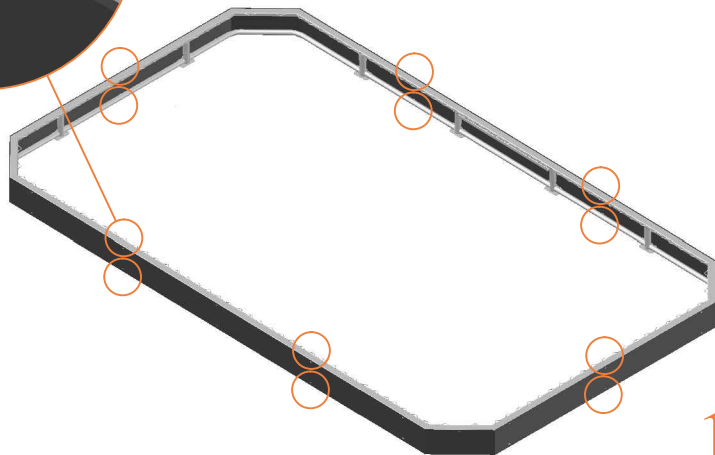

Model 352-FL

Avyna

Rectangular trampolines

Assembly manual

Model 352-FL

Model 352-FL APPROX 520x305cm			
Quantity	Part number		
Jumping mat	1	TEPL-352-fl-222	
Galvanized spring L=215mm Ø3.2mm	120	TEPL-200-211/A	
Galvanized spring L=140mm Ø3.2mm	4	TEPL-200-211/E	
Safety pad	1	TEPL-352-FL-333-green or AVGR-352-FL-333-grey or AVBL-352-FL-333-BLACK	
Fastener for safety pad	24	TEPL-ELAS-B	
I-tube	6	TEPL-352-FL-802 / A	
I-tube	2	TEPL-352-FL-802 / B	
C-tube	2	TEPL-352-FL-113	
K-tube	2	TEPL-352-FL-114	
Tool for spring	1	TOOL-SPRING	
Screw M8	24	M8-16	
Plastic plate	4	352-FL-121/A	

Model 352-FL APPROX 520x305cm			
Quantity	Part number		
Plastic plate	2	352-FL-121/B	
L-tube	4	TEPL-352-FL-802	
I-tube	12	TEPL-352-FL-115	
Measuring rod L =220mm	1	2300-131/A	
Measuring rod L = 870mm	1	2300-131/B	
Parker screw	36	M4x16	
Fastener for safety pad	24	TEPL-ELAS-D	
Users Manual	1	208010101	
Warning Card	1	208040101	
Tie rip for warning card	1	209010102	
Safety manual	1	208010301	

1.

2.

3.

4.

5.

352-fl-121 / A

6.

7.

8.

9.

10.

11.

12.

13.

14.

15.