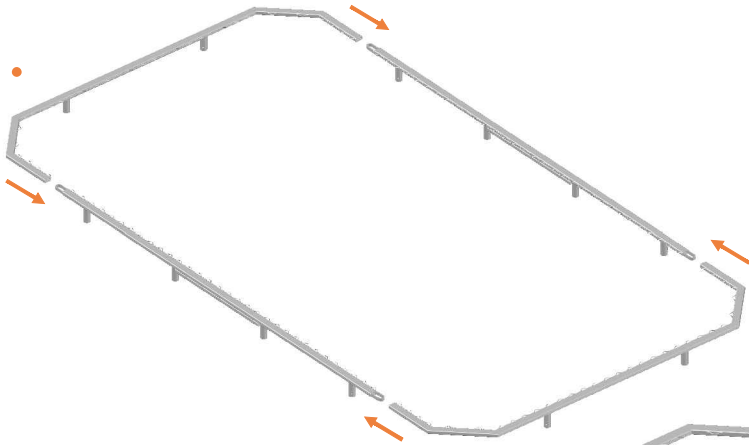

Model 352-FL APPROX 520x305cm			
Quantity	Part number		
Jumping mat	1	TEPL-352-fl-222	
Galvanized spring L=215mm Ø3.2mm	120	TEPL-200-211/A	
Galvanized spring L=140mm Ø3.2mm	4	TEPL-200-211/E	
Safety pad	1	TEPL-352-FL-333-green or AVGR-352-FL-333-grey or AVBL-352-FL-333-BLACK	
Fastener for safety pad	24	TEPL-ELAS-B	
I-tube	6	TEPL-352-FL-802 / A	
I-tube	2	TEPL-352-FL-802 / B	
C-tube	2	TEPL-352-FL-113	
K-tube	2	TEPL-352-FL-114	
Tool for spring	1	TOOL-SPRING	
Screw M8	24	M8-16	
Plastic plate	4	352-FL-121/A	

Model 352-FL APPROX 520x305cm			
Quantity	Part number		
Plastic plate	2	352-FL-121/B	
L-tube	4	TEPL-352-FL-802	
I-tube	12	TEPL-352-FL-115	
Measuring rod L =220mm	1	2300-131/A	
Measuring rod L = 870mm	1	2300-131/B	
Parker screw	36	M4x16	
Fastener for safety pad	24	TEPL-ELAS-D	
Users Manual	1	208010101	
Warning Card	1	208040101	
Tie rip for warning card	1	209010102	
Safety manual	1	208010301	

1.

2.