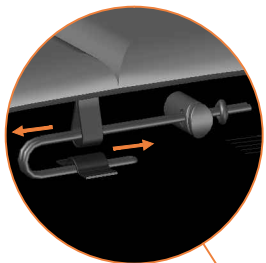

8x spring 140mm

18.

19.

TEPL-ELAS-B

TEPL-ELAS-B

TEPL-ELAS-D

20.

Model 352-FL

Model-352-FL APPROX 520x305cm			
	Quantity	Part number	
Pole with sleeve for safety net	12	AVBL-352-FL-802 A	
Pole for safety net	12	AVBL-352-FL-802 B	
Clamp	12	CLAMP-TOOL-SN 352-FL	
Screw M6x30	12	M6x30	
Safety net	1	ANBL-352-FL	
Straps for safety net	28	TEPL-BAND 24x short: 1,0m 4x long: 1,5m	