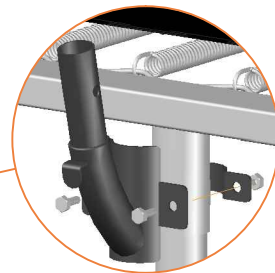

Model-352-FL APPROX 520x305cm			
	Quantity	Part number	
Pole with sleeve for safety net	12	AVBL-352-FL-802 A	
Pole for safety net	12	AVBL-352-FL-802 B	
Clamp	12	CLAMP-TOOL-SN 352-FL	
Screw M6x30	12	M6x30	
Safety net	1	ANBL-352-FL	
Straps for safety net	28	TEPL-BAND 24x short: 1,0m 4x long: 1,5m	

Model-352-FL APPROX 520x305cm			
	Quantity	Part number	
Closure for safety net	2	TEPL-KNOOPJE	
Screw M8	24	M8-25	
Allen key	2	ALLEN-KEY	
Wrench	2	WRENCH	

1.

2.

3.

4.

5.

6.

7.