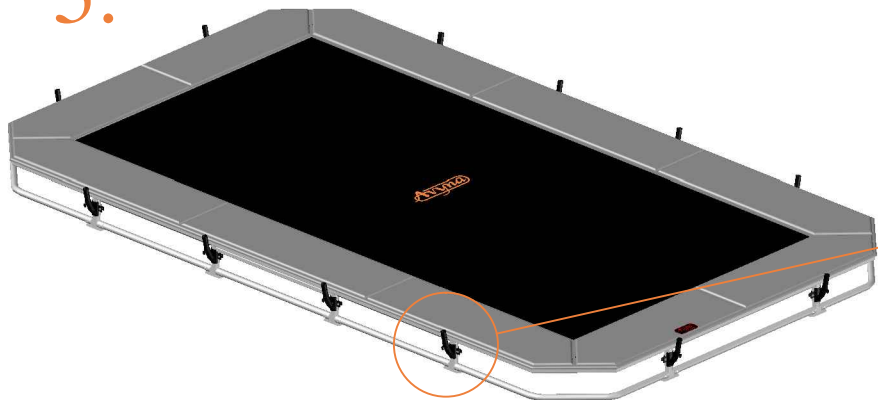

Model-352-FL APPROX 520x305cm			
	Quantity	Part number	
Closure for safety net	2	TEPL-KNOOPJE	
Screw M8	24	M8-25	
Allen key	2	ALLEN-KEY	
Wrench	2	WRENCH	

1.

2.

3.

4.

5.

6.

7.