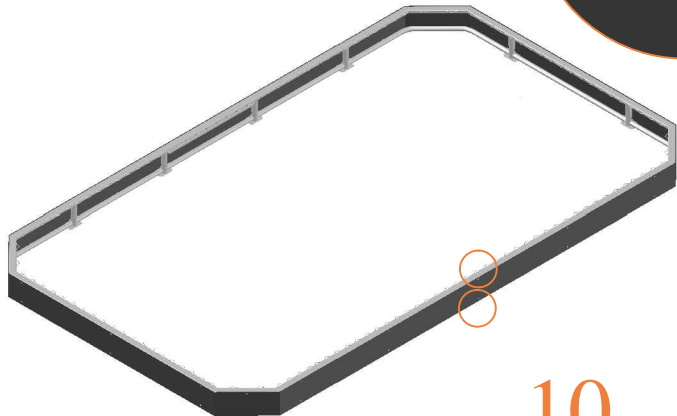

Model 352-FL

Avyna

Rectangular trampolines

Assembly manual

Model 352-FL

Model 352-FL APPROX 520x305cm			
Quantity	Part number		
Jumping mat	1	TEPL-352-fl-222	
Galvanized spring L=215mm Ø3.2mm	120	TEPL-200-211/A	
Galvanized spring L=140mm Ø3.2mm	4	TEPL-200-211/E	
Safety pad	1	TEPL-352-FL-333-green or AVGR-352-FL-333-grey or AVBL-352-FL-333-BLACK	
Fastener for safety pad	24	TEPL-ELAS-B	
I-tube	6	TEPL-352-FL-802 / A	
I-tube	2	TEPL-352-FL-802 / B	
C-tube	2	TEPL-352-FL-113	
K-tube	2	TEPL-352-FL-114	
Tool for spring	1	TOOL-SPRING	
Screw M8	24	M8-16	
Plastic plate	4	352-FL-121/A	

Model 352-FL APPROX 520x305cm			
Quantity	Part number		
Plastic plate	2	352-FL-121/B	
L-tube	4	TEPL-352-FL-802	
I-tube	12	TEPL-352-FL-115	
Measuring rod L =220mm	1	2300-131/A	
Measuring rod L = 870mm	1	2300-131/B	
Parker screw	36	M4x16	
Fastener for safety pad	24	TEPL-ELAS-D	
Users Manual	1	208010101	
Warning Card	1	208040101	
Tie rip for warning card	1	209010102	
Safety manual	1	208010301	

8.

9.

10.

11.

12.

13.

14.

15.