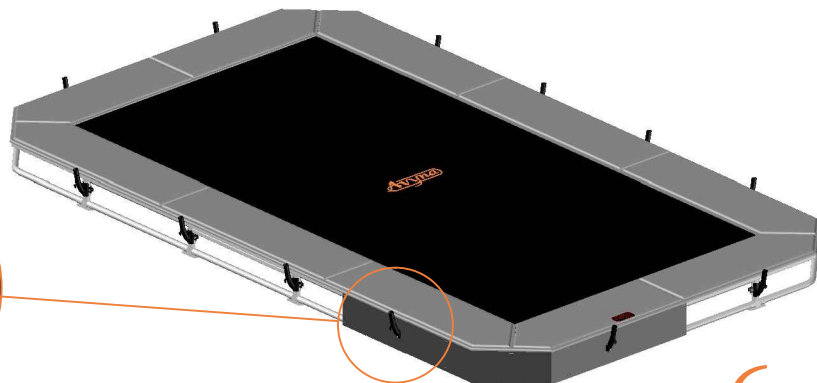

Model-352-FL APPROX 520x305cm			
	Quantity	Part number	
Pole with sleeve for safety net	12	AVBL-352-FL-802 A	
Pole for safety net	12	AVBL-352-FL-802 B	
Clamp	12	CLAMP-TOOL-SN 352-FL	
Screw M6x30	12	M6x30	
Safety net	1	ANBL-352-FL	
Straps for safety net	28	TEPL-BAND 24x short: 1,0m 4x long: 1,5m	

Model-352-FL APPROX 520x305cm			
	Quantity	Part number	
Closure for safety net	2	TEPL-KNOOPJE	
Screw M8	24	M8-25	
Allen key	2	ALLEN-KEY	
Wrench	2	WRENCH	

1.

2.

3.

4.

5.

6.

7.