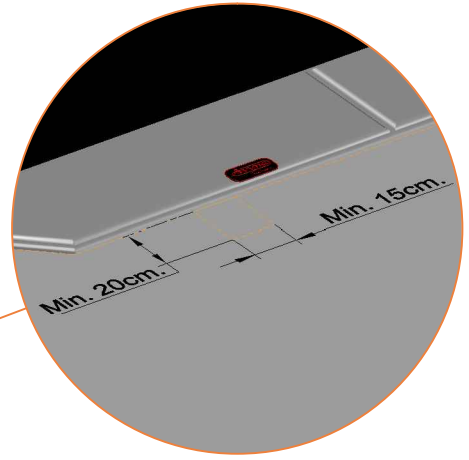

Model-352-FL APPROX 520x305cm			
	Quantity	Part number	
Pole with sleeve for safety net	12	AVBL-352-FL-802 A	
Pole for safety net	12	AVBL-352-FL-802 B	
Clamp	12	CLAMP-TOOL-SN 352-FL	
Screw M6x30	12	M6x30	
Safety net	1	ANBL-352-FL	
Straps for safety net	28	TEPL-BAND 24x short: 1,0m 4x long: 1,5m	

Model-352-FL APPROX 520x305cm			
	Quantity	Part number	
Closure for safety net	2	TEPL-KNOOPJE	
Screw M8	24	M8-25	
Allen key	2	ALLEN-KEY	
Wrench	2	WRENCH	

1.

2.