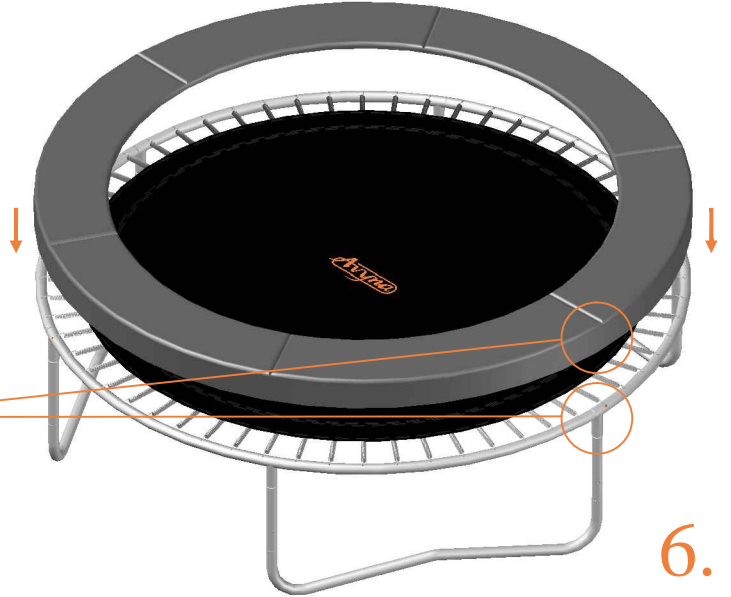

Model 08 / Model 10

Avyna

Round trampolines

Assembly manual

Model 08 / Model 10

	Model 08 ø245cm			Model 10 ø305cm		
	Quantity	Part number		Quantity	Part number	
Jumping mat	1	TEPL-08-222		1	TEPL-10-222	
Galvanized spring L=175mm ø3.2mm	60	TEPL-200-211/C		72	TEPL-200-211/C	
Safety pad	1	TEPL-08-333(green) or AVGR-08-333(grey) or CAM-08-333(camouflage)		1	TEPL-10-333(green) or AVGR-10-333(grey) or CAM-10-333(camouflage)	
Fastener for safety pad	6	TEPL-ELAS-A		6	TEPL-ELAS-A	
W-tube	3	TEPL-08-111		3	TEPL-10-111	
I-tube	6	TEPL-08-112		6	TEPL-10-112	
C-tube	3	TEPL-08-113		3	TEPL-10-113	
K-tube	3	TEPL-08-114		3	TEPL-10-114	
Tool for spring	1	TOOL-SPRING		1	TOOL-SPRING	
Fastener for safety pad	12	TEPL-ELAS-B		18	TEPL-ELAS-B	
Users Manual	1	208010101		1	208010101	
Warning Card	1	208040101		1	208040101	
Tie rip for warning card	1	209010102		1	209010102	
Safety manual	1	208010301		1	208010301	

3.

4.

5.

6.

TEPL-ELAS-B

TEPL-ELAS-A

6x

TEPL-ELAS-B

7.

Safety net for Model 08 / Model 10

	Model 08 ø245cm			Model 10 ø305cm		
	Quantity	Part number		Quantity	Part number	
Pole with sleeve for safety net	6	AVBL-08-802-A + AVBL-08-802-C		6	AVBL-08-802-A + AVBL-08-802-C	
Pole for safety net	6	AVBL-08-802-B		6	AVBL-10-802-B	
Clamp	6	CLAMP-TOOL-SN-08		6	CLAMP-TOOL-SN-10	
Fiberglass Rod	1set	FIBERGLASS-ROD-08		1set	FIBERGLASS-ROD-10	
Fastener for safety net	6	TEPL-ELAS-C		12	TEPL-ELAS-C	
Screw M6-30	6	M6-30		6	M6-30	
Safety net	1	ANBL-08		1	ANBL-10	
Straps for safety net	6	TEPL-BAND		6	TEPL-BAND	
Closure for safety net	2	TEPL-KNOOPJE		2	TEPL-KNOOPJE	
Screw M8	24	M8-20		24	M8-20	
Allen key	2	ALLEN-KEY		2	ALLEN-KEY	
Wrench	2	WRENCH		2	WRENCH	
Cap	6	TOP-CAP-BD		6	TOP-CAP-BD	