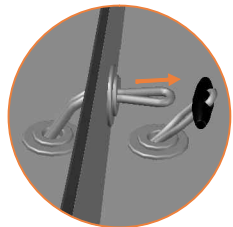

13.

TEPL-ELAS-C