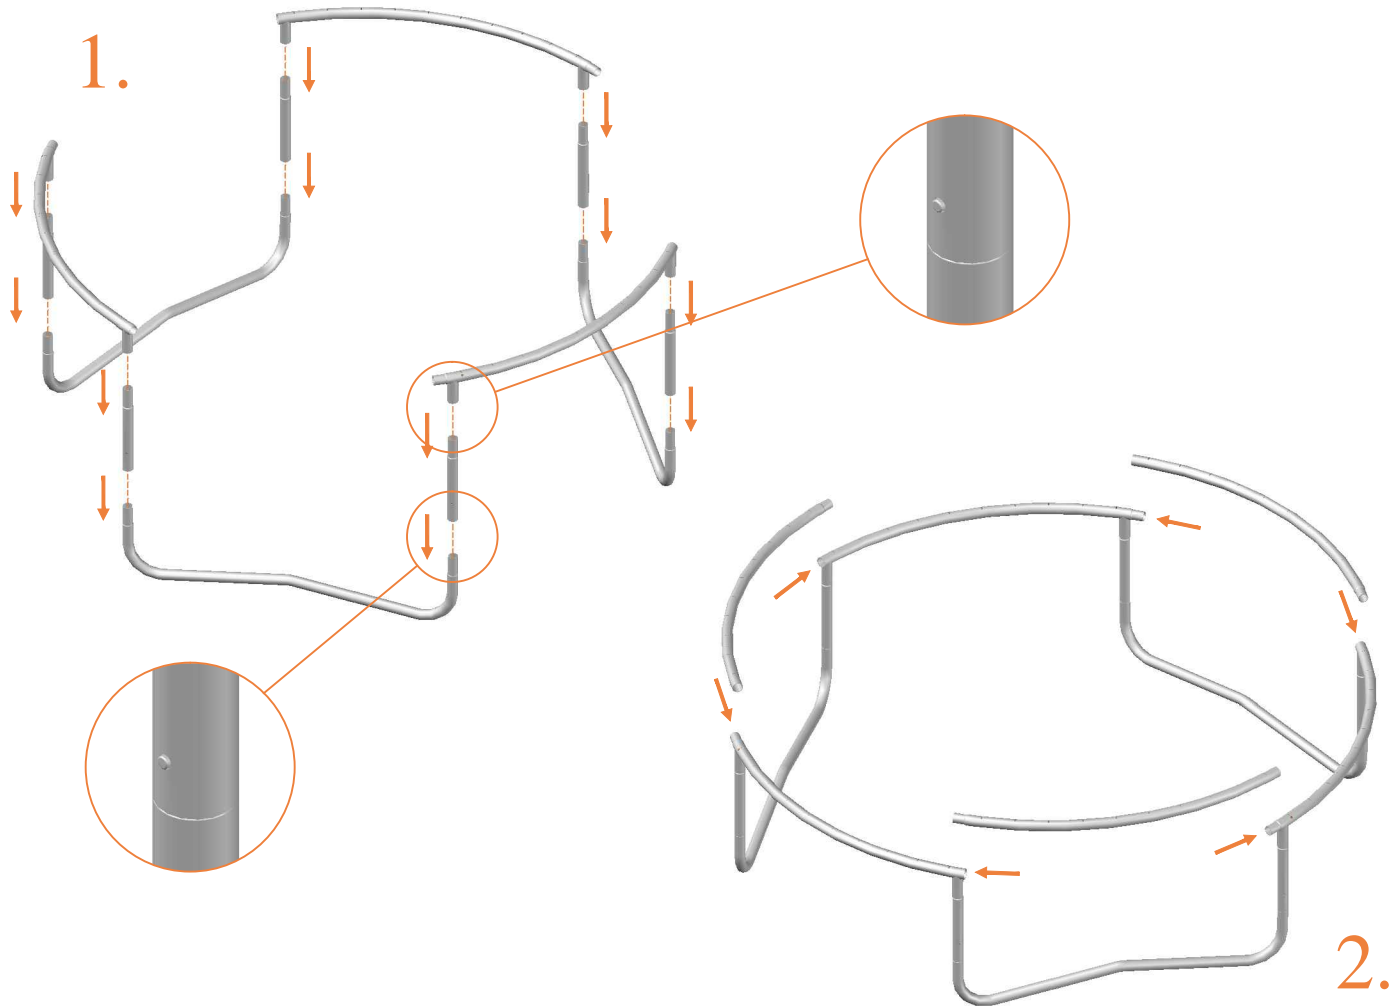

Model 08 / Model 10

Avyna

Round trampolines

Assembly manual

Model 08 / Model 10

	Model 08 ø245cm			Model 10 ø305cm		
	Quantity	Part number		Quantity	Part number	
Jumping mat	1	TEPL-08-222		1	TEPL-10-222	
Galvanized spring L=175mm ø3.2mm	60	TEPL-200-211/C		72	TEPL-200-211/C	
Safety pad	1	TEPL-08-333(green) or AVGR-08-333(grey) or CAM-08-333(camouflage)		1	TEPL-10-333(green) or AVGR-10-333(grey) or CAM-10-333(camouflage)	
Fastener for safety pad	6	TEPL-ELAS-A		6	TEPL-ELAS-A	
W-tube	3	TEPL-08-111		3	TEPL-10-111	
I-tube	6	TEPL-08-112		6	TEPL-10-112	
C-tube	3	TEPL-08-113		3	TEPL-10-113	
K-tube	3	TEPL-08-114		3	TEPL-10-114	
Tool for spring	1	TOOL-SPRING		1	TOOL-SPRING	
Fastener for safety pad	12	TEPL-ELAS-B		18	TEPL-ELAS-B	
Users Manual	1	208010101		1	208010101	
Warning Card	1	208040101		1	208040101	
Tie rip for warning card	1	209010102		1	209010102	
Safety manual	1	208010301		1	208010301	

3.

4.

5.

6.

TEPL-ELAS-B

TEPL-ELAS-A

6x

TEPL-ELAS-B

7.

Safety net for Model 08 / Model 10

	Model 08 ø245cm			Model 10 ø305cm		
	Quantity	Part number		Quantity	Part number	
Pole with sleeve for safety net	6	AVBL-08-802-A + AVBL-08-802-C		6	AVBL-08-802-A + AVBL-08-802-C	
Pole for safety net	6	AVBL-08-802-B		6	AVBL-10-802-B	
Clamp	6	CLAMP-TOOL-SN-08		6	CLAMP-TOOL-SN-10	
Fiberglass Rod	1set	FIBERGLASS-ROD-08		1set	FIBERGLASS-ROD-10	
Fastener for safety net	6	TEPL-ELAS-C		12	TEPL-ELAS-C	
Screw M6-30	6	M6-30		6	M6-30	
Safety net	1	ANBL-08		1	ANBL-10	
Straps for safety net	6	TEPL-BAND		6	TEPL-BAND	
Closure for safety net	2	TEPL-KNOOPJE		2	TEPL-KNOOPJE	
Screw M8	24	M8-20		24	M8-20	
Allen key	2	ALLEN-KEY		2	ALLEN-KEY	
Wrench	2	WRENCH		2	WRENCH	
Cap	6	TOP-CAP-BD		6	TOP-CAP-BD	

8.

6x

9.

10.

11.

12.

13.

TEPL-ELAS-C