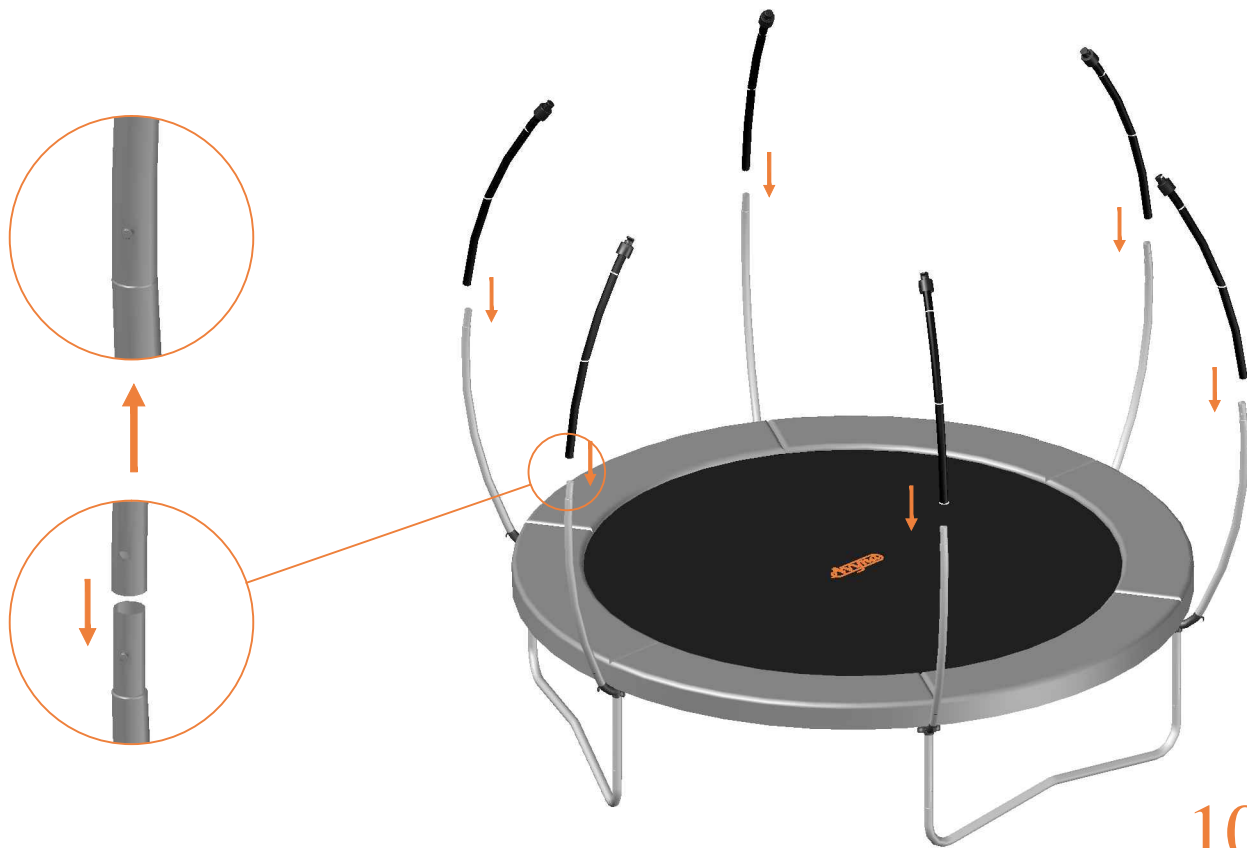

Model 08 / Model 10

Avyna

Round trampolines

Assembly manual

Model 08 / Model 10

	Model 08 ø245cm			Model 10 ø305cm		
	Quantity	Part number		Quantity	Part number	
Jumping mat	1	TEPL-08-222		1	TEPL-10-222	
Galvanized spring L=175mm ø3.2mm	60	TEPL-200-211/C		72	TEPL-200-211/C	
Safety pad	1	TEPL-08-333(green) or AVGR-08-333(grey) or CAM-08-333(camouflage)		1	TEPL-10-333(green) or AVGR-10-333(grey) or CAM-10-333(camouflage)	
Fastener for safety pad	6	TEPL-ELAS-A		6	TEPL-ELAS-A	
W-tube	3	TEPL-08-111		3	TEPL-10-111	
I-tube	6	TEPL-08-112		6	TEPL-10-112	
C-tube	3	TEPL-08-113		3	TEPL-10-113	
K-tube	3	TEPL-08-114		3	TEPL-10-114	
Tool for spring	1	TOOL-SPRING		1	TOOL-SPRING	
Fastener for safety pad	12	TEPL-ELAS-B		18	TEPL-ELAS-B	
Users Manual	1	208010101		1	208010101	
Warning Card	1	208040101		1	208040101	
Tie rip for warning card	1	209010102		1	209010102	
Safety manual	1	208010301		1	208010301	

7.

Safety net for Model 08 / Model 10

	Model 08 ø245cm			Model 10 ø305cm		
	Quantity	Part number		Quantity	Part number	
Pole with sleeve for safety net	6	AVBL-08-802-A + AVBL-08-802-C		6	AVBL-08-802-A + AVBL-08-802-C	
Pole for safety net	6	AVBL-08-802-B		6	AVBL-10-802-B	
Clamp	6	CLAMP-TOOL-SN-08		6	CLAMP-TOOL-SN-10	
Fiberglass Rod	1set	FIBERGLASS-ROD-08		1set	FIBERGLASS-ROD-10	
Fastener for safety net	6	TEPL-ELAS-C		12	TEPL-ELAS-C	
Screw M6-30	6	M6-30		6	M6-30	
Safety net	1	ANBL-08		1	ANBL-10	
Straps for safety net	6	TEPL-BAND		6	TEPL-BAND	
Closure for safety net	2	TEPL-KNOOPJE		2	TEPL-KNOOPJE	
Screw M8	24	M8-20		24	M8-20	
Allen key	2	ALLEN-KEY		2	ALLEN-KEY	
Wrench	2	WRENCH		2	WRENCH	
Cap	6	TOP-CAP-BD		6	TOP-CAP-BD	

8.

6x

9.

10.

11.

12.

13.

TEPL-ELAS-C