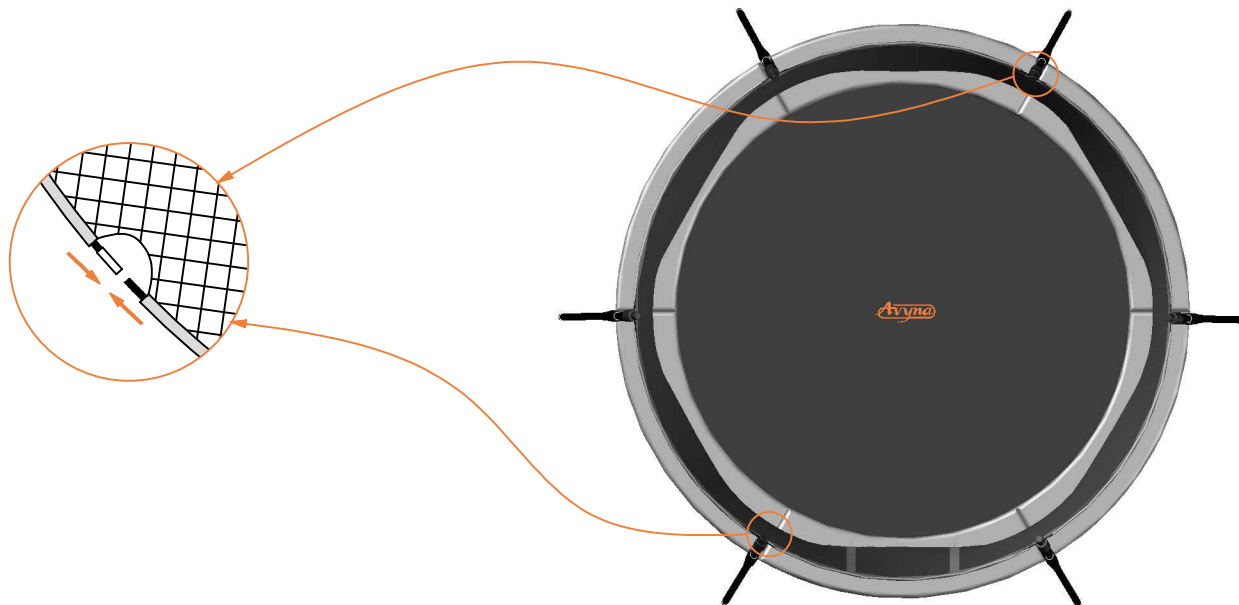

Model 08 / Model 10

Avyna

Round trampolines

Assembly manual

Model 08 / Model 10

	Model 08 ø245cm			Model 10 ø305cm		
	Quantity	Part number		Quantity	Part number	
Jumping mat	1	TEPL-08-222		1	TEPL-10-222	
Galvanized spring L=175mm ø3.2mm	60	TEPL-200-211/C		72	TEPL-200-211/C	
Safety pad	1	TEPL-08-333(green) or AVGR-08-333(grey) or CAM-08-333(camouflage)		1	TEPL-10-333(green) or AVGR-10-333(grey) or CAM-10-333(camouflage)	
Fastener for safety pad	6	TEPL-ELAS-A		6	TEPL-ELAS-A	
W-tube	3	TEPL-08-111		3	TEPL-10-111	
I-tube	6	TEPL-08-112		6	TEPL-10-112	
C-tube	3	TEPL-08-113		3	TEPL-10-113	
K-tube	3	TEPL-08-114		3	TEPL-10-114	
Tool for spring	1	TOOL-SPRING		1	TOOL-SPRING	
Fastener for safety pad	12	TEPL-ELAS-B		18	TEPL-ELAS-B	
Users Manual	1	208010101		1	208010101	
Warning Card	1	208040101		1	208040101	
Tie rip for warning card	1	209010102		1	209010102	
Safety manual	1	208010301		1	208010301	

7.

Safety net for Model 08 / Model 10

	Model 08 ø245cm			Model 10 ø305cm		
	Quantity	Part number		Quantity	Part number	
Pole with sleeve for safety net	6	AVBL-08-802-A + AVBL-08-802-C		6	AVBL-08-802-A + AVBL-08-802-C	
Pole for safety net	6	AVBL-08-802-B		6	AVBL-10-802-B	
Clamp	6	CLAMP-TOOL-SN-08		6	CLAMP-TOOL-SN-10	
Fiberglass Rod	1set	FIBERGLASS-ROD-08		1set	FIBERGLASS-ROD-10	
Fastener for safety net	6	TEPL-ELAS-C		12	TEPL-ELAS-C	
Screw M6-30	6	M6-30		6	M6-30	
Safety net	1	ANBL-08		1	ANBL-10	
Straps for safety net	6	TEPL-BAND		6	TEPL-BAND	
Closure for safety net	2	TEPL-KNOOPJE		2	TEPL-KNOOPJE	
Screw M8	24	M8-20		24	M8-20	
Allen key	2	ALLEN-KEY		2	ALLEN-KEY	
Wrench	2	WRENCH		2	WRENCH	
Cap	6	TOP-CAP-BD		6	TOP-CAP-BD	

8.

6x

9.

10.

11.

12.

13.

TEPL-ELAS-C