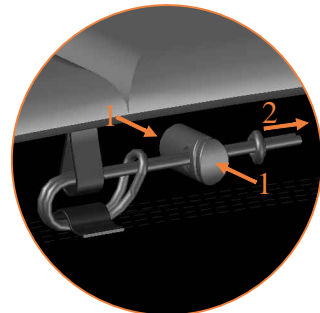

Model 08 / Model 10

Avyna

Round trampolines

Assembly manual

Model 08 / Model 10

	Model 08 ø245cm			Model 10 ø305cm		
	Quantity	Part number		Quantity	Part number	
Jumping mat	1	TEPL-08-222		1	TEPL-10-222	
Galvanized spring L=175mm ø3.2mm	60	TEPL-200-211/C		72	TEPL-200-211/C	
Safety pad	1	TEPL-08-333(green) or AVGR-08-333(grey) or CAM-08-333(camouflage)		1	TEPL-10-333(green) or AVGR-10-333(grey) or CAM-10-333(camouflage)	
Fastener for safety pad	6	TEPL-ELAS-A		6	TEPL-ELAS-A	
W-tube	3	TEPL-08-111		3	TEPL-10-111	
I-tube	6	TEPL-08-112		6	TEPL-10-112	
C-tube	3	TEPL-08-113		3	TEPL-10-113	
K-tube	3	TEPL-08-114		3	TEPL-10-114	
Tool for spring	1	TOOL-SPRING		1	TOOL-SPRING	
Fastener for safety pad	12	TEPL-ELAS-B		18	TEPL-ELAS-B	
Users Manual	1	208010101		1	208010101	
Warning Card	1	208040101		1	208040101	
Tie rip for warning card	1	209010102		1	209010102	
Safety manual	1	208010301		1	208010301	

3.

4.

5.

6.

TEPL-ELAS-B

TEPL-ELAS-A

6x

TEPL-ELAS-B

7.

Safety net for Model 08 / Model 10

	Model 08 ø245cm			Model 10 ø305cm		
	Quantity	Part number		Quantity	Part number	
Pole with sleeve for safety net	6	AVBL-08-802-A + AVBL-08-802-C		6	AVBL-08-802-A + AVBL-08-802-C	
Pole for safety net	6	AVBL-08-802-B		6	AVBL-10-802-B	
Clamp	6	CLAMP-TOOL-SN-08		6	CLAMP-TOOL-SN-10	
Fiberglass Rod	1set	FIBERGLASS-ROD-08		1set	FIBERGLASS-ROD-10	
Fastener for safety net	6	TEPL-ELAS-C		12	TEPL-ELAS-C	
Screw M6-30	6	M6-30		6	M6-30	
Safety net	1	ANBL-08		1	ANBL-10	
Straps for safety net	6	TEPL-BAND		6	TEPL-BAND	
Closure for safety net	2	TEPL-KNOOPJE		2	TEPL-KNOOPJE	
Screw M8	24	M8-20		24	M8-20	
Allen key	2	ALLEN-KEY		2	ALLEN-KEY	
Wrench	2	WRENCH		2	WRENCH	
Cap	6	TOP-CAP-BD		6	TOP-CAP-BD	