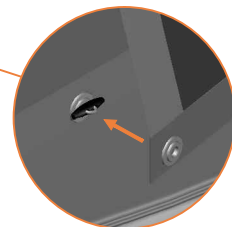

13.

TEPL-ELAS-C