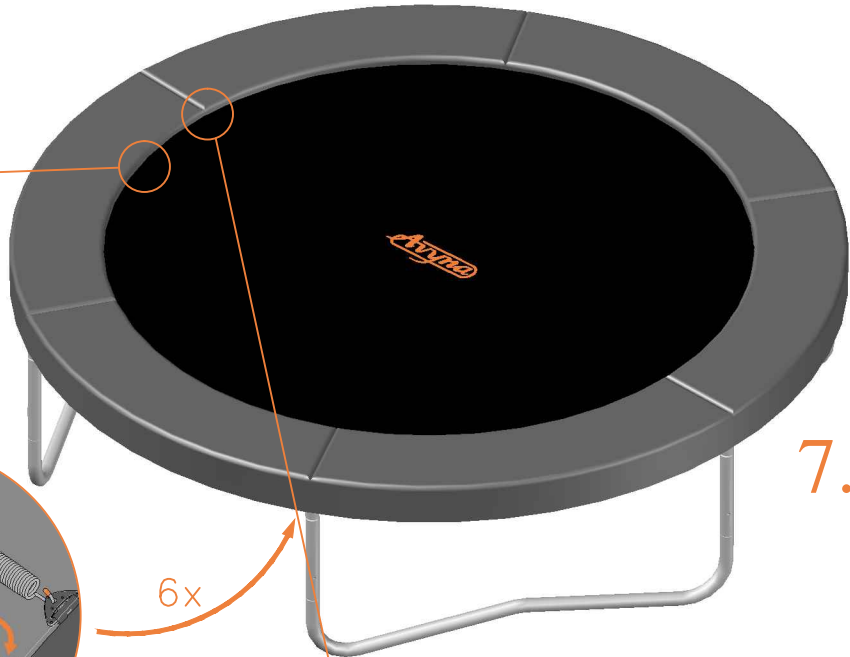

Model 08 / Model 10

Avyna

Round trampolines

Assembly manual

Model 08 / Model 10

	Model 08 ø245cm			Model 10 ø305cm		
	Quantity	Part number		Quantity	Part number	
Jumping mat	1	TEPL-08-222		1	TEPL-10-222	
Galvanized spring L=175mm ø3.2mm	60	TEPL-200-211/C		72	TEPL-200-211/C	
Safety pad	1	TEPL-08-333(green) or AVGR-08-333(grey) or CAM-08-333(camouflage)		1	TEPL-10-333(green) or AVGR-10-333(grey) or CAM-10-333(camouflage)	
Fastener for safety pad	6	TEPL-ELAS-A		6	TEPL-ELAS-A	
W-tube	3	TEPL-08-111		3	TEPL-10-111	
I-tube	6	TEPL-08-112		6	TEPL-10-112	
C-tube	3	TEPL-08-113		3	TEPL-10-113	
K-tube	3	TEPL-08-114		3	TEPL-10-114	
Tool for spring	1	TOOL-SPRING		1	TOOL-SPRING	
Fastener for safety pad	12	TEPL-ELAS-B		18	TEPL-ELAS-B	
Users Manual	1	208010101		1	208010101	
Warning Card	1	208040101		1	208040101	
Tie rip for warning card	1	209010102		1	209010102	
Safety manual	1	208010301		1	208010301	

3.

4.

5.

6.

TEPL-ELAS-B

TEPL-ELAS-A

6x

TEPL-ELAS-B

7.

Safety net for Model 08 / Model 10

	Model 08 ø245cm			Model 10 ø305cm		
	Quantity	Part number		Quantity	Part number	
Pole with sleeve for safety net	6	AVBL-08-802-A + AVBL-08-802-C		6	AVBL-08-802-A + AVBL-08-802-C	
Pole for safety net	6	AVBL-08-802-B		6	AVBL-10-802-B	
Clamp	6	CLAMP-TOOL-SN-08		6	CLAMP-TOOL-SN-10	
Fiberglass Rod	1set	FIBERGLASS-ROD-08		1set	FIBERGLASS-ROD-10	
Fastener for safety net	6	TEPL-ELAS-C		12	TEPL-ELAS-C	
Screw M6-30	6	M6-30		6	M6-30	
Safety net	1	ANBL-08		1	ANBL-10	
Straps for safety net	6	TEPL-BAND		6	TEPL-BAND	
Closure for safety net	2	TEPL-KNOOPJE		2	TEPL-KNOOPJE	
Screw M8	24	M8-20		24	M8-20	
Allen key	2	ALLEN-KEY		2	ALLEN-KEY	
Wrench	2	WRENCH		2	WRENCH	
Cap	6	TOP-CAP-BD		6	TOP-CAP-BD	