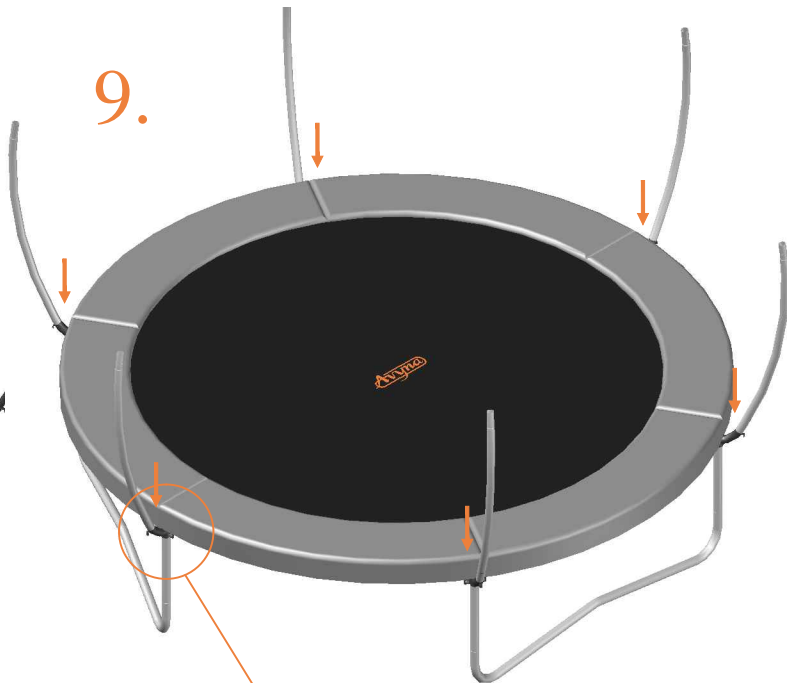

Model 08 / Model 10

Avyna

Round trampolines

Assembly manual

Model 08 / Model 10

	Model 08 ø245cm			Model 10 ø305cm		
	Quantity	Part number		Quantity	Part number	
Jumping mat	1	TEPL-08-222		1	TEPL-10-222	
Galvanized spring L=175mm ø3.2mm	60	TEPL-200-211/C		72	TEPL-200-211/C	
Safety pad	1	TEPL-08-333(green) or AVGR-08-333(grey) or CAM-08-333(camouflage)		1	TEPL-10-333(green) or AVGR-10-333(grey) or CAM-10-333(camouflage)	
Fastener for safety pad	6	TEPL-ELAS-A		6	TEPL-ELAS-A	
W-tube	3	TEPL-08-111		3	TEPL-10-111	
I-tube	6	TEPL-08-112		6	TEPL-10-112	
C-tube	3	TEPL-08-113		3	TEPL-10-113	
K-tube	3	TEPL-08-114		3	TEPL-10-114	
Tool for spring	1	TOOL-SPRING		1	TOOL-SPRING	
Fastener for safety pad	12	TEPL-ELAS-B		18	TEPL-ELAS-B	
Users Manual	1	208010101		1	208010101	
Warning Card	1	208040101		1	208040101	
Tie rip for warning card	1	209010102		1	209010102	
Safety manual	1	208010301		1	208010301	

7.

Safety net for Model 08 / Model 10

	Model 08 ø245cm			Model 10 ø305cm		
	Quantity	Part number		Quantity	Part number	
Pole with sleeve for safety net	6	AVBL-08-802-A + AVBL-08-802-C		6	AVBL-08-802-A + AVBL-08-802-C	
Pole for safety net	6	AVBL-08-802-B		6	AVBL-10-802-B	
Clamp	6	CLAMP-TOOL-SN-08		6	CLAMP-TOOL-SN-10	
Fiberglass Rod	1set	FIBERGLASS-ROD-08		1set	FIBERGLASS-ROD-10	
Fastener for safety net	6	TEPL-ELAS-C		12	TEPL-ELAS-C	
Screw M6-30	6	M6-30		6	M6-30	
Safety net	1	ANBL-08		1	ANBL-10	
Straps for safety net	6	TEPL-BAND		6	TEPL-BAND	
Closure for safety net	2	TEPL-KNOOPJE		2	TEPL-KNOOPJE	
Screw M8	24	M8-20		24	M8-20	
Allen key	2	ALLEN-KEY		2	ALLEN-KEY	
Wrench	2	WRENCH		2	WRENCH	
Cap	6	TOP-CAP-BD		6	TOP-CAP-BD	

8.

6x

9.

10.

11.

12.

13.

TEPL-ELAS-C