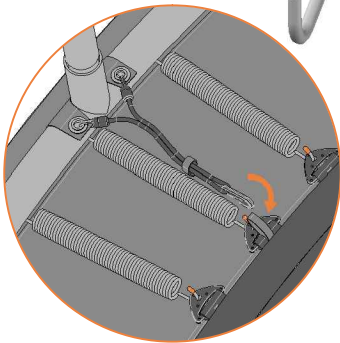

TEPL-ELAS-A