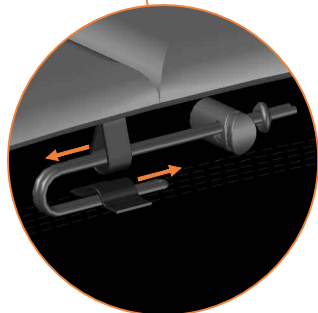

Model 08 / Model 10

Avyna

Round trampolines

Assembly manual

Model 08 / Model 10

	Model 08 ø245cm			Model 10 ø305cm		
	Quantity	Part number		Quantity	Part number	
Jumping mat	1	TEPL-08-222		1	TEPL-10-222	
Galvanized spring L=175mm ø3.2mm	60	TEPL-200-211/C		72	TEPL-200-211/C	
Safety pad	1	TEPL-08-333(green) or AVGR-08-333(grey) or CAM-08-333(camouflage)		1	TEPL-10-333(green) or AVGR-10-333(grey) or CAM-10-333(camouflage)	
Fastener for safety pad	6	TEPL-ELAS-A		6	TEPL-ELAS-A	
W-tube	3	TEPL-08-111		3	TEPL-10-111	
I-tube	6	TEPL-08-112		6	TEPL-10-112	
C-tube	3	TEPL-08-113		3	TEPL-10-113	
K-tube	3	TEPL-08-114		3	TEPL-10-114	
Tool for spring	1	TOOL-SPRING		1	TOOL-SPRING	
Fastener for safety pad	12	TEPL-ELAS-B		18	TEPL-ELAS-B	
Users Manual	1	208010101		1	208010101	
Warning Card	1	208040101		1	208040101	
Tie rip for warning card	1	209010102		1	209010102	
Safety manual	1	208010301		1	208010301	

3.

4.

5.

6.

TEPL-ELAS-B

TEPL-ELAS-A

6x

TEPL-ELAS-B

7.

Safety net for Model 08 / Model 10

	Model 08 ø245cm			Model 10 ø305cm		
	Quantity	Part number		Quantity	Part number	
Pole with sleeve for safety net	6	AVBL-08-802-A + AVBL-08-802-C		6	AVBL-08-802-A + AVBL-08-802-C	
Pole for safety net	6	AVBL-08-802-B		6	AVBL-10-802-B	
Clamp	6	CLAMP-TOOL-SN-08		6	CLAMP-TOOL-SN-10	
Fiberglass Rod	1set	FIBERGLASS-ROD-08		1set	FIBERGLASS-ROD-10	
Fastener for safety net	6	TEPL-ELAS-C		12	TEPL-ELAS-C	
Screw M6-30	6	M6-30		6	M6-30	
Safety net	1	ANBL-08		1	ANBL-10	
Straps for safety net	6	TEPL-BAND		6	TEPL-BAND	
Closure for safety net	2	TEPL-KNOOPJE		2	TEPL-KNOOPJE	
Screw M8	24	M8-20		24	M8-20	
Allen key	2	ALLEN-KEY		2	ALLEN-KEY	
Wrench	2	WRENCH		2	WRENCH	
Cap	6	TOP-CAP-BD		6	TOP-CAP-BD	