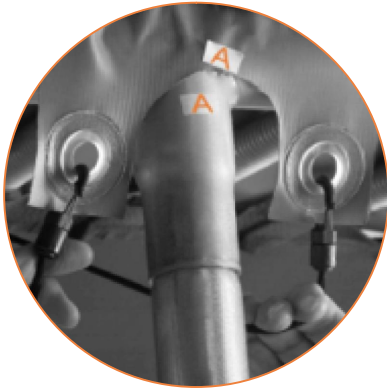

Model 08 / Model 10

Avyna

Round trampolines

Assembly manual

Model 08 / Model 10

	Model 08 ø245cm			Model 10 ø305cm		
	Quantity	Part number		Quantity	Part number	
Jumping mat	1	TEPL-08-222		1	TEPL-10-222	
Galvanized spring L=175mm ø3.2mm	60	TEPL-200-211/C		72	TEPL-200-211/C	
Safety pad	1	TEPL-08-333(green) or AVGR-08-333(grey) or CAM-08-333(camouflage)		1	TEPL-10-333(green) or AVGR-10-333(grey) or CAM-10-333(camouflage)	
Fastener for safety pad	6	TEPL-ELAS-A		6	TEPL-ELAS-A	
W-tube	3	TEPL-08-111		3	TEPL-10-111	
I-tube	6	TEPL-08-112		6	TEPL-10-112	
C-tube	3	TEPL-08-113		3	TEPL-10-113	
K-tube	3	TEPL-08-114		3	TEPL-10-114	
Tool for spring	1	TOOL-SPRING		1	TOOL-SPRING	
Fastener for safety pad	12	TEPL-ELAS-B		18	TEPL-ELAS-B	
Users Manual	1	208010101		1	208010101	
Warning Card	1	208040101		1	208040101	
Tie rip for warning card	1	209010102		1	209010102	
Safety manual	1	208010301		1	208010301	

3.

4.

5.

6.

TEPL-ELAS-B

TEPL-ELAS-A

6x

TEPL-ELAS-B

7.

Safety net for Model 08 / Model 10

	Model 08 ø245cm			Model 10 ø305cm		
	Quantity	Part number		Quantity	Part number	
Pole with sleeve for safety net	6	AVBL-08-802-A + AVBL-08-802-C		6	AVBL-08-802-A + AVBL-08-802-C	
Pole for safety net	6	AVBL-08-802-B		6	AVBL-10-802-B	
Clamp	6	CLAMP-TOOL-SN-08		6	CLAMP-TOOL-SN-10	
Fiberglass Rod	1set	FIBERGLASS-ROD-08		1set	FIBERGLASS-ROD-10	
Fastener for safety net	6	TEPL-ELAS-C		12	TEPL-ELAS-C	
Screw M6-30	6	M6-30		6	M6-30	
Safety net	1	ANBL-08		1	ANBL-10	
Straps for safety net	6	TEPL-BAND		6	TEPL-BAND	
Closure for safety net	2	TEPL-KNOOPJE		2	TEPL-KNOOPJE	
Screw M8	24	M8-20		24	M8-20	
Allen key	2	ALLEN-KEY		2	ALLEN-KEY	
Wrench	2	WRENCH		2	WRENCH	
Cap	6	TOP-CAP-BD		6	TOP-CAP-BD	