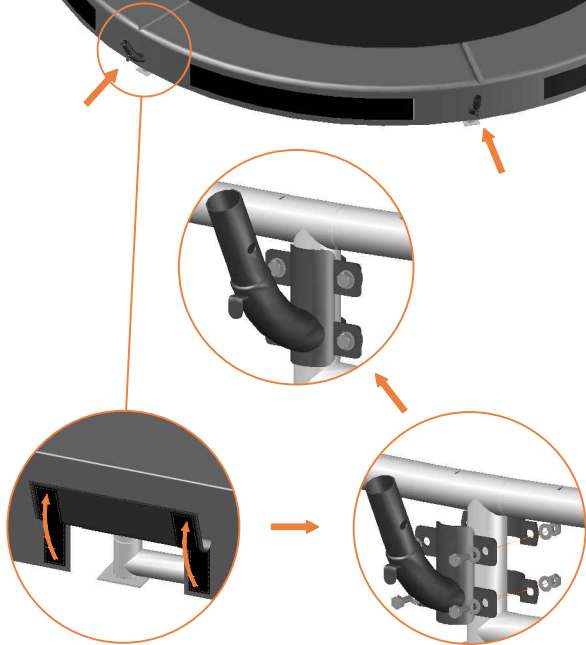

Model 08-i ø245cm			Model 10-i ø305cm		
	Quantity	Part number		Quantity	Part number	
Pole with sleeve for safety net	6	AVBL-08-802-A + AVBL-08-802-C		6	AVBL-08-802-A + AVBL-08-802-C	
Pole for safety net	6	AVBL-08-802-B		6	AVBL-10-802-B	
Clamp	6	CLAMP-TOOL- SN-08-i		6	CLAMP-TOOL- SN-10-i	
Safety net	1	ANBL-208		1	ANBL-210	
Straps for safety net	6	TEPL-BAND		6	TEPL-BAND	
Fiberglass Rod	1set	FIBERGLASS-ROD-08-i		1set	FIBERGLASS-ROD-10-i	
Screw M6-30	6	M6-30		6	M6-30	
Fastener for safety net	6	TEPL-ELAS-C		12	TEPL-ELAS-C	
Closure for safety net	2	TEPL-KNOOPJE		2	TEPL-KNOOPJE	
Screw M8-20	24	M8-20		24	M8-20	
Allen key	2	ALLEN-KEY		2	ALLEN-KEY	
Wrench	2	WRENCH		2	WRENCH	
Cap	6	TOP-CAP-BD		6	TOP-CAP-BD	

12.

13.