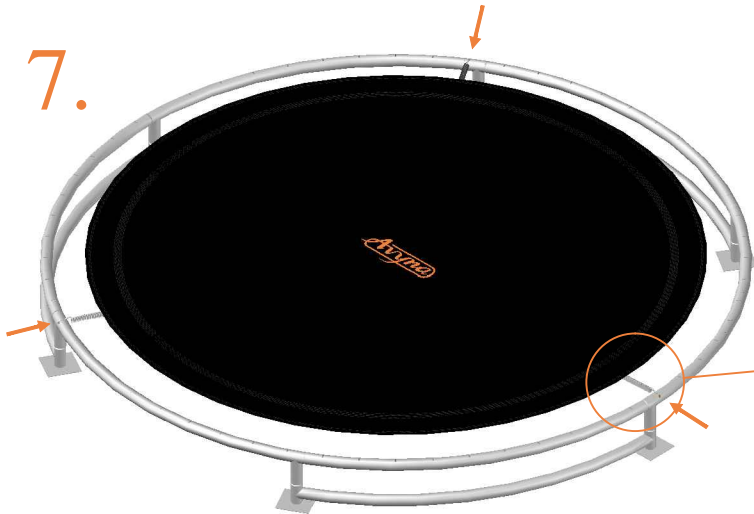

Model 08-I / Model 10-I

Avyna

Round trampolines

Assembly manual

Model 08-I / Model 10-I

Model-08-I ø245cm				Model-10-I ø305cm			
	Quantity	Part number		Quantity	Part number		
Jumping mat	1	TEPL-08-222		1	TEPL-10-222		
Galvanized spring L=175mm ø3.2mm	60	TEPL-200-211/C		72	TEPL-200-211/C		
Safety pad	1	TEPL-08-333-I (green) or AVGR-08-333-I (grey) or CAM-08-333-I (camouflage) or ANBL-08-333-I (black)		1	TEPL-10-333-I (green) or AVGR-10-333-I (grey) or CAM-10-333-I (camouflage) or ANBL-10-333-I (black)		
Fastener for safety pad	6	TEPL-ELAS-A		6	TEPL-ELAS-A		
Fastener for safety pad	12	TEPL-ELAS-B		18	TEPL-ELAS-B		
H-tube	3	TEPL-08-115		3	TEPL-10-115		
Inground pin	6	TEPL-PIN		6	TEPL-PIN		
C-tube	3	TEPL-08-113		3	TEPL-10-113		
K-tube	3	TEPL-08-114		3	TEPL-10-114		
Tool for spring	1	TOOL-SPRING		1	TOOL-SPRING		
Inground pin for safe pad	12	TEPL-SP-PIN		12	TEPL-SP-PIN		
Users Manual	1	208010101		1	208010101		
Warning Card	1	208040101		1	208040101		
Tie rip for warning card	1	209010102		1	209010102		
Safety manual	1	208010301		1	208010301		

1.

2.

3.

4.

5.

6.

7.

Safety net for Model 08-I / Model 10-I

	Model 08-i ø245cm			Model 10-i ø305cm		
	Quantity	Part number		Quantity	Part number	
Pole with sleeve for safety net	6	AVBL-08-802-A + AVBL-08-802-C		6	AVBL-08-802-A + AVBL-08-802-C	
Pole for safety net	6	AVBL-08-802-B		6	AVBL-10-802-B	
Clamp	6	CLAMP-TOOL- SN-08-i		6	CLAMP-TOOL- SN-10-i	
Safety net	1	ANBL-208		1	ANBL-210	
Straps for safety net	6	TEPL-BAND		6	TEPL-BAND	
Fiberglass Rod	1set	FIBERGLASS-ROD-08-i		1set	FIBERGLASS-ROD-10-i	
Screw M6-30	6	M6-30		6	M6-30	
Fastener for safety net	6	TEPL-ELAS-C		12	TEPL-ELAS-C	
Closure for safety net	2	TEPL-KNOOPJE		2	TEPL-KNOOPJE	
Screw M8-20	24	M8-20		24	M8-20	
Allen key	2	ALLEN-KEY		2	ALLEN-KEY	
Wrench	2	WRENCH		2	WRENCH	
Cap	6	TOP-CAP-BD		6	TOP-CAP-BD	