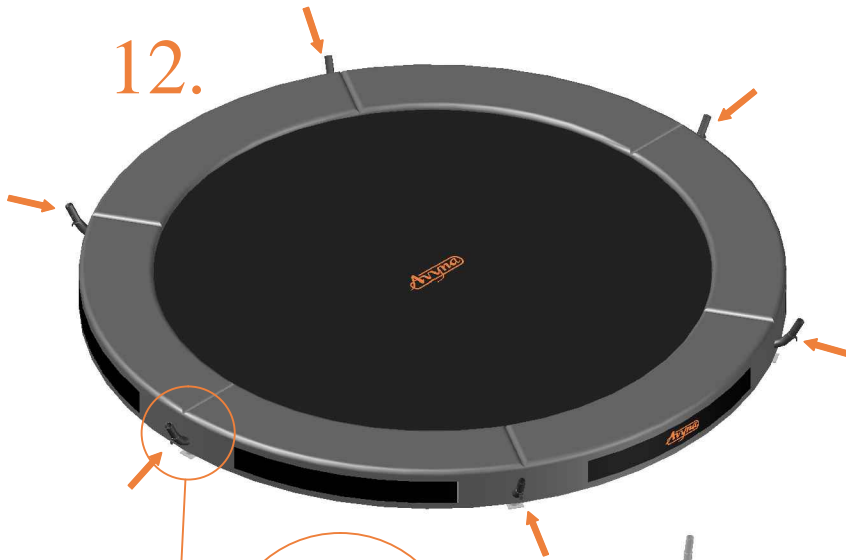

Model 08-i ø245cm			Model 10-i ø305cm		
	Quantity	Part number		Quantity	Part number	
Pole with sleeve for safety net	6	AVBL-08-802-A + AVBL-08-802-C		6	AVBL-08-802-A + AVBL-08-802-C	
Pole for safety net	6	AVBL-08-802-B		6	AVBL-10-802-B	
Clamp	6	CLAMP-TOOL- SN-08-i		6	CLAMP-TOOL- SN-10-i	
Safety net	1	ANBL-208		1	ANBL-210	
Straps for safety net	6	TEPL-BAND		6	TEPL-BAND	
Fiberglass Rod	1set	FIBERGLASS-ROD-08-i		1set	FIBERGLASS-ROD-10-i	
Screw M6-30	6	M6-30		6	M6-30	
Fastener for safety net	6	TEPL-ELAS-C		12	TEPL-ELAS-C	
Closure for safety net	2	TEPL-KNOOPJE		2	TEPL-KNOOPJE	
Screw M8-20	24	M8-20		24	M8-20	
Allen key	2	ALLEN-KEY		2	ALLEN-KEY	
Wrench	2	WRENCH		2	WRENCH	
Cap	6	TOP-CAP-BD		6	TOP-CAP-BD	

12.

13.