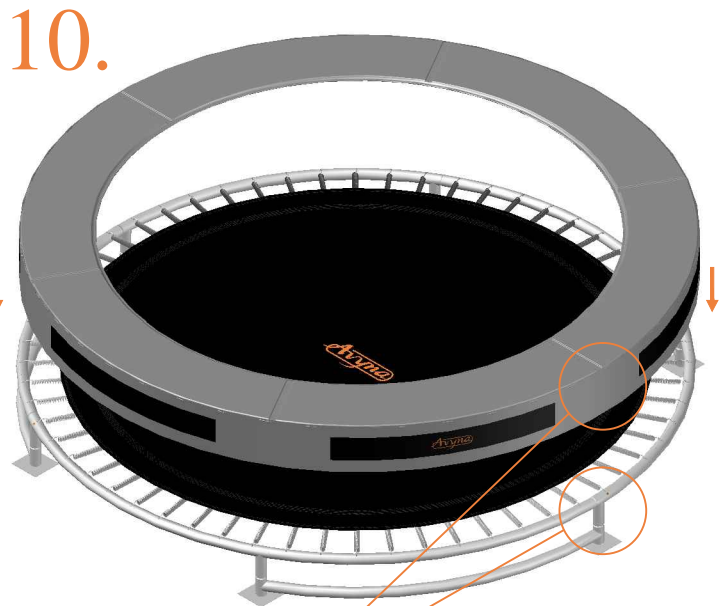

Model 08-I / Model 10-I

Avyna

Round trampolines

Assembly manual

Model 08-I / Model 10-I

Model-08-I ø245cm				Model-10-I ø305cm			
	Quantity	Part number		Quantity	Part number		
Jumping mat	1	TEPL-08-222		1	TEPL-10-222		
Galvanized spring L=175mm ø3.2mm	60	TEPL-200-211/C		72	TEPL-200-211/C		
Safety pad	1	TEPL-08-333-I (green) or AVGR-08-333-I (grey) or CAM-08-333-I (camouflage) or ANBL-08-333-I (black)		1	TEPL-10-333-I (green) or AVGR-10-333-I (grey) or CAM-10-333-I (camouflage) or ANBL-10-333-I (black)		
Fastener for safety pad	6	TEPL-ELAS-A		6	TEPL-ELAS-A		
Fastener for safety pad	12	TEPL-ELAS-B		18	TEPL-ELAS-B		
H-tube	3	TEPL-08-115		3	TEPL-10-115		
Inground pin	6	TEPL-PIN		6	TEPL-PIN		
C-tube	3	TEPL-08-113		3	TEPL-10-113		
K-tube	3	TEPL-08-114		3	TEPL-10-114		
Tool for spring	1	TOOL-SPRING		1	TOOL-SPRING		
Inground pin for safe pad	12	TEPL-SP-PIN		12	TEPL-SP-PIN		
Users Manual	1	208010101		1	208010101		
Warning Card	1	208040101		1	208040101		
Tie rip for warning card	1	209010102		1	209010102		
Safety manual	1	208010301		1	208010301		

1.

2.

3.

4.

5.

6.

7.

Safety net for Model 08-I / Model 10-I

	Model 08-i ø245cm			Model 10-i ø305cm		
	Quantity	Part number		Quantity	Part number	
Pole with sleeve for safety net	6	AVBL-08-802-A + AVBL-08-802-C		6	AVBL-08-802-A + AVBL-08-802-C	
Pole for safety net	6	AVBL-08-802-B		6	AVBL-10-802-B	
Clamp	6	CLAMP-TOOL- SN-08-i		6	CLAMP-TOOL- SN-10-i	
Safety net	1	ANBL-208		1	ANBL-210	
Straps for safety net	6	TEPL-BAND		6	TEPL-BAND	
Fiberglass Rod	1set	FIBERGLASS-ROD-08-i		1set	FIBERGLASS-ROD-10-i	
Screw M6-30	6	M6-30		6	M6-30	
Fastener for safety net	6	TEPL-ELAS-C		12	TEPL-ELAS-C	
Closure for safety net	2	TEPL-KNOOPJE		2	TEPL-KNOOPJE	
Screw M8-20	24	M8-20		24	M8-20	
Allen key	2	ALLEN-KEY		2	ALLEN-KEY	
Wrench	2	WRENCH		2	WRENCH	
Cap	6	TOP-CAP-BD		6	TOP-CAP-BD	