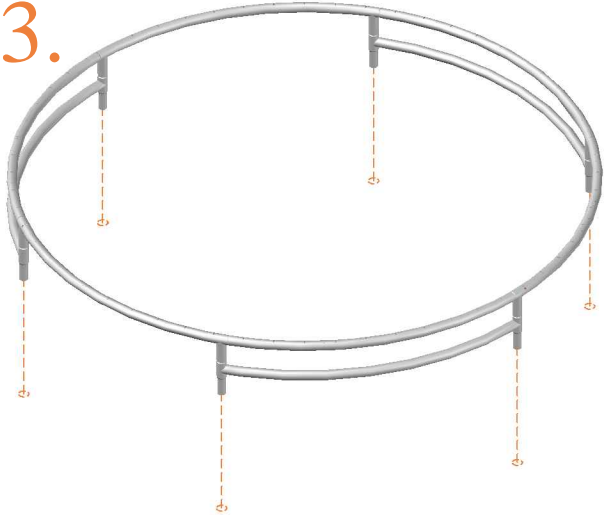

Model 08-I / Model 10-I

Avyna

Round trampolines

Assembly manual

Model 08-I / Model 10-I

Model-08-I ø245cm				Model-10-I ø305cm			
	Quantity	Part number		Quantity	Part number		
Jumping mat	1	TEPL-08-222		1	TEPL-10-222		
Galvanized spring L=175mm ø3.2mm	60	TEPL-200-211/C		72	TEPL-200-211/C		
Safety pad	1	TEPL-08-333-I (green) or AVGR-08-333-I (grey) or CAM-08-333-I (camouflage) or ANBL-08-333-I (black)		1	TEPL-10-333-I (green) or AVGR-10-333-I (grey) or CAM-10-333-I (camouflage) or ANBL-10-333-I (black)		
Fastener for safety pad	6	TEPL-ELAS-A		6	TEPL-ELAS-A		
Fastener for safety pad	12	TEPL-ELAS-B		18	TEPL-ELAS-B		
H-tube	3	TEPL-08-115		3	TEPL-10-115		
Inground pin	6	TEPL-PIN		6	TEPL-PIN		
C-tube	3	TEPL-08-113		3	TEPL-10-113		
K-tube	3	TEPL-08-114		3	TEPL-10-114		
Tool for spring	1	TOOL-SPRING		1	TOOL-SPRING		
Inground pin for safe pad	12	TEPL-SP-PIN		12	TEPL-SP-PIN		
Users Manual	1	208010101		1	208010101		
Warning Card	1	208040101		1	208040101		
Tie rip for warning card	1	209010102		1	209010102		
Safety manual	1	208010301		1	208010301		

1.

2.

3.

4.

5.

6.

7.

Safety net for Model 08-I / Model 10-I

	Model 08-i ø245cm			Model 10-i ø305cm		
	Quantity	Part number		Quantity	Part number	
Pole with sleeve for safety net	6	AVBL-08-802-A + AVBL-08-802-C		6	AVBL-08-802-A + AVBL-08-802-C	
Pole for safety net	6	AVBL-08-802-B		6	AVBL-10-802-B	
Clamp	6	CLAMP-TOOL- SN-08-i		6	CLAMP-TOOL- SN-10-i	
Safety net	1	ANBL-208		1	ANBL-210	
Straps for safety net	6	TEPL-BAND		6	TEPL-BAND	
Fiberglass Rod	1set	FIBERGLASS-ROD-08-i		1set	FIBERGLASS-ROD-10-i	
Screw M6-30	6	M6-30		6	M6-30	
Fastener for safety net	6	TEPL-ELAS-C		12	TEPL-ELAS-C	
Closure for safety net	2	TEPL-KNOOPJE		2	TEPL-KNOOPJE	
Screw M8-20	24	M8-20		24	M8-20	
Allen key	2	ALLEN-KEY		2	ALLEN-KEY	
Wrench	2	WRENCH		2	WRENCH	
Cap	6	TOP-CAP-BD		6	TOP-CAP-BD	