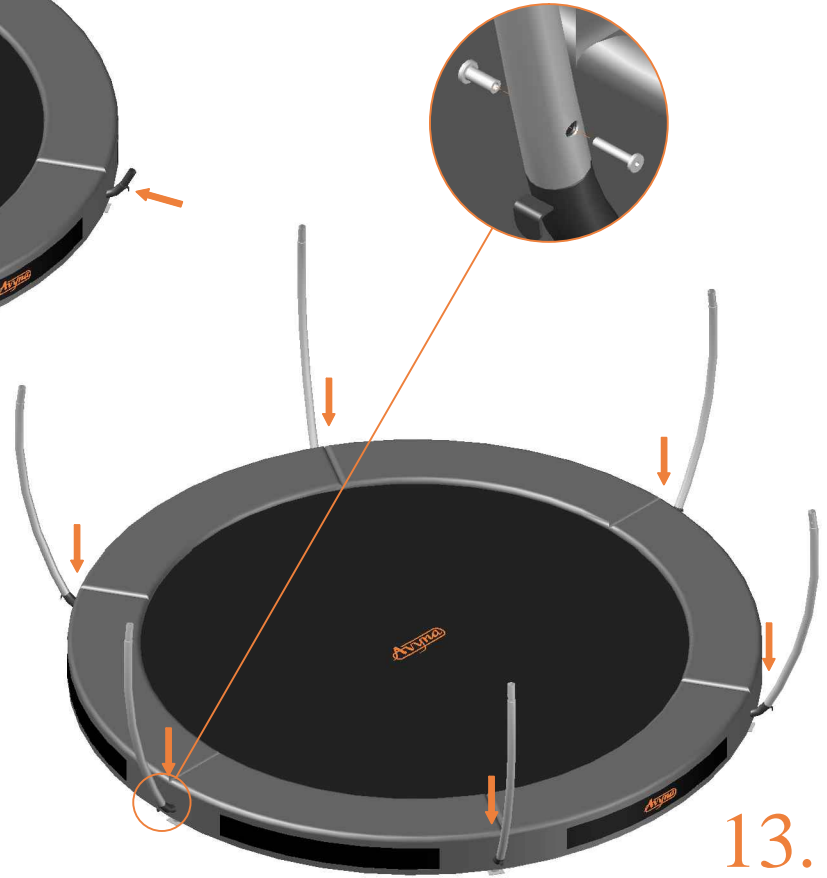

Model 08-i ø245cm			Model 10-i ø305cm		
	Quantity	Part number		Quantity	Part number	
Pole with sleeve for safety net	6	AVBL-08-802-A + AVBL-08-802-C		6	AVBL-08-802-A + AVBL-08-802-C	
Pole for safety net	6	AVBL-08-802-B		6	AVBL-10-802-B	
Clamp	6	CLAMP-TOOL- SN-08-i		6	CLAMP-TOOL- SN-10-i	
Safety net	1	ANBL-208		1	ANBL-210	
Straps for safety net	6	TEPL-BAND		6	TEPL-BAND	
Fiberglass Rod	1set	FIBERGLASS-ROD-08-i		1set	FIBERGLASS-ROD-10-i	
Screw M6-30	6	M6-30		6	M6-30	
Fastener for safety net	6	TEPL-ELAS-C		12	TEPL-ELAS-C	
Closure for safety net	2	TEPL-KNOOPJE		2	TEPL-KNOOPJE	
Screw M8-20	24	M8-20		24	M8-20	
Allen key	2	ALLEN-KEY		2	ALLEN-KEY	
Wrench	2	WRENCH		2	WRENCH	
Cap	6	TOP-CAP-BD		6	TOP-CAP-BD	

12.

13.