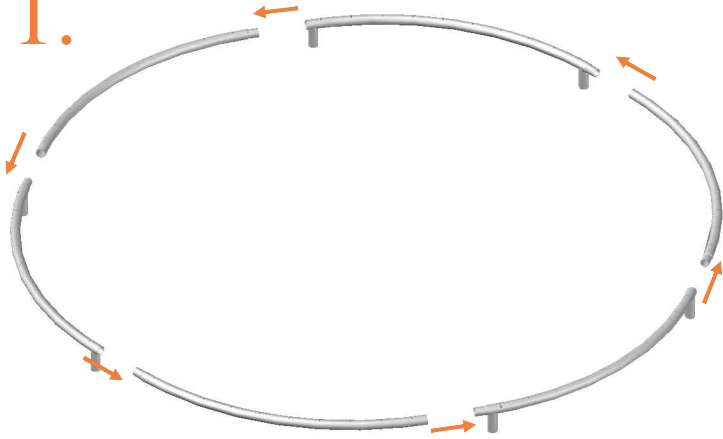

Model 08-I / Model 10-I

Avyna

Round trampolines

Assembly manual

Model 08-I / Model 10-I

Model-08-I ø245cm				Model-10-I ø305cm			
	Quantity	Part number		Quantity	Part number		
Jumping mat	1	TEPL-08-222		1	TEPL-10-222		
Galvanized spring L=175mm ø3.2mm	60	TEPL-200-211/C		72	TEPL-200-211/C		
Safety pad	1	TEPL-08-333-I (green) or AVGR-08-333-I (grey) or CAM-08-333-I (camouflage) or ANBL-08-333-I (black)		1	TEPL-10-333-I (green) or AVGR-10-333-I (grey) or CAM-10-333-I (camouflage) or ANBL-10-333-I (black)		
Fastener for safety pad	6	TEPL-ELAS-A		6	TEPL-ELAS-A		
Fastener for safety pad	12	TEPL-ELAS-B		18	TEPL-ELAS-B		
H-tube	3	TEPL-08-115		3	TEPL-10-115		
Inground pin	6	TEPL-PIN		6	TEPL-PIN		
C-tube	3	TEPL-08-113		3	TEPL-10-113		
K-tube	3	TEPL-08-114		3	TEPL-10-114		
Tool for spring	1	TOOL-SPRING		1	TOOL-SPRING		
Inground pin for safe pad	12	TEPL-SP-PIN		12	TEPL-SP-PIN		
Users Manual	1	208010101		1	208010101		
Warning Card	1	208040101		1	208040101		
Tie rip for warning card	1	209010102		1	209010102		
Safety manual	1	208010301		1	208010301		

1.

2.

3.

4.

5.

6.

7.

Safety net for Model 08-I / Model 10-I

	Model 08-i ø245cm			Model 10-i ø305cm		
	Quantity	Part number		Quantity	Part number	
Pole with sleeve for safety net	6	AVBL-08-802-A + AVBL-08-802-C		6	AVBL-08-802-A + AVBL-08-802-C	
Pole for safety net	6	AVBL-08-802-B		6	AVBL-10-802-B	
Clamp	6	CLAMP-TOOL- SN-08-i		6	CLAMP-TOOL- SN-10-i	
Safety net	1	ANBL-208		1	ANBL-210	
Straps for safety net	6	TEPL-BAND		6	TEPL-BAND	
Fiberglass Rod	1set	FIBERGLASS-ROD-08-i		1set	FIBERGLASS-ROD-10-i	
Screw M6-30	6	M6-30		6	M6-30	
Fastener for safety net	6	TEPL-ELAS-C		12	TEPL-ELAS-C	
Closure for safety net	2	TEPL-KNOOPJE		2	TEPL-KNOOPJE	
Screw M8-20	24	M8-20		24	M8-20	
Allen key	2	ALLEN-KEY		2	ALLEN-KEY	
Wrench	2	WRENCH		2	WRENCH	
Cap	6	TOP-CAP-BD		6	TOP-CAP-BD	