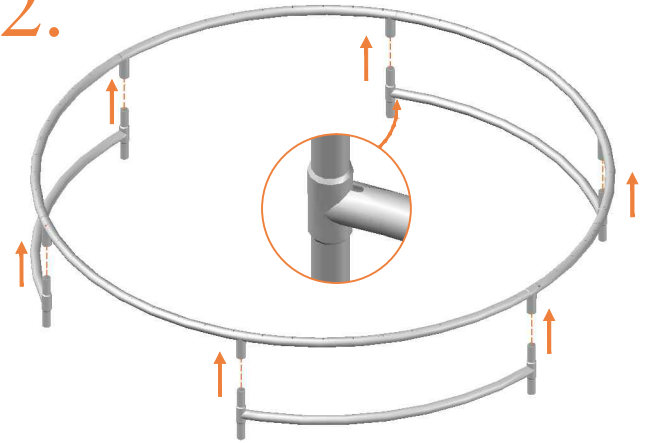

Model 08-I / Model 10-I

Avyna

Round trampolines

Assembly manual

Model 08-I / Model 10-I

Model-08-I ø245cm				Model-10-I ø305cm			
	Quantity	Part number		Quantity	Part number		
Jumping mat	1	TEPL-08-222		1	TEPL-10-222		
Galvanized spring L=175mm ø3.2mm	60	TEPL-200-211/C		72	TEPL-200-211/C		
Safety pad	1	TEPL-08-333-I (green) or AVGR-08-333-I (grey) or CAM-08-333-I (camouflage) or ANBL-08-333-I (black)		1	TEPL-10-333-I (green) or AVGR-10-333-I (grey) or CAM-10-333-I (camouflage) or ANBL-10-333-I (black)		
Fastener for safety pad	6	TEPL-ELAS-A		6	TEPL-ELAS-A		
Fastener for safety pad	12	TEPL-ELAS-B		18	TEPL-ELAS-B		
H-tube	3	TEPL-08-115		3	TEPL-10-115		
Inground pin	6	TEPL-PIN		6	TEPL-PIN		
C-tube	3	TEPL-08-113		3	TEPL-10-113		
K-tube	3	TEPL-08-114		3	TEPL-10-114		
Tool for spring	1	TOOL-SPRING		1	TOOL-SPRING		
Inground pin for safe pad	12	TEPL-SP-PIN		12	TEPL-SP-PIN		
Users Manual	1	208010101		1	208010101		
Warning Card	1	208040101		1	208040101		
Tie rip for warning card	1	209010102		1	209010102		
Safety manual	1	208010301		1	208010301		

1.

2.

3.

4.

5.

6.

7.

Safety net for Model 08-I / Model 10-I

	Model 08-i ø245cm			Model 10-i ø305cm		
	Quantity	Part number		Quantity	Part number	
Pole with sleeve for safety net	6	AVBL-08-802-A + AVBL-08-802-C		6	AVBL-08-802-A + AVBL-08-802-C	
Pole for safety net	6	AVBL-08-802-B		6	AVBL-10-802-B	
Clamp	6	CLAMP-TOOL- SN-08-i		6	CLAMP-TOOL- SN-10-i	
Safety net	1	ANBL-208		1	ANBL-210	
Straps for safety net	6	TEPL-BAND		6	TEPL-BAND	
Fiberglass Rod	1set	FIBERGLASS-ROD-08-i		1set	FIBERGLASS-ROD-10-i	
Screw M6-30	6	M6-30		6	M6-30	
Fastener for safety net	6	TEPL-ELAS-C		12	TEPL-ELAS-C	
Closure for safety net	2	TEPL-KNOOPJE		2	TEPL-KNOOPJE	
Screw M8-20	24	M8-20		24	M8-20	
Allen key	2	ALLEN-KEY		2	ALLEN-KEY	
Wrench	2	WRENCH		2	WRENCH	
Cap	6	TOP-CAP-BD		6	TOP-CAP-BD	