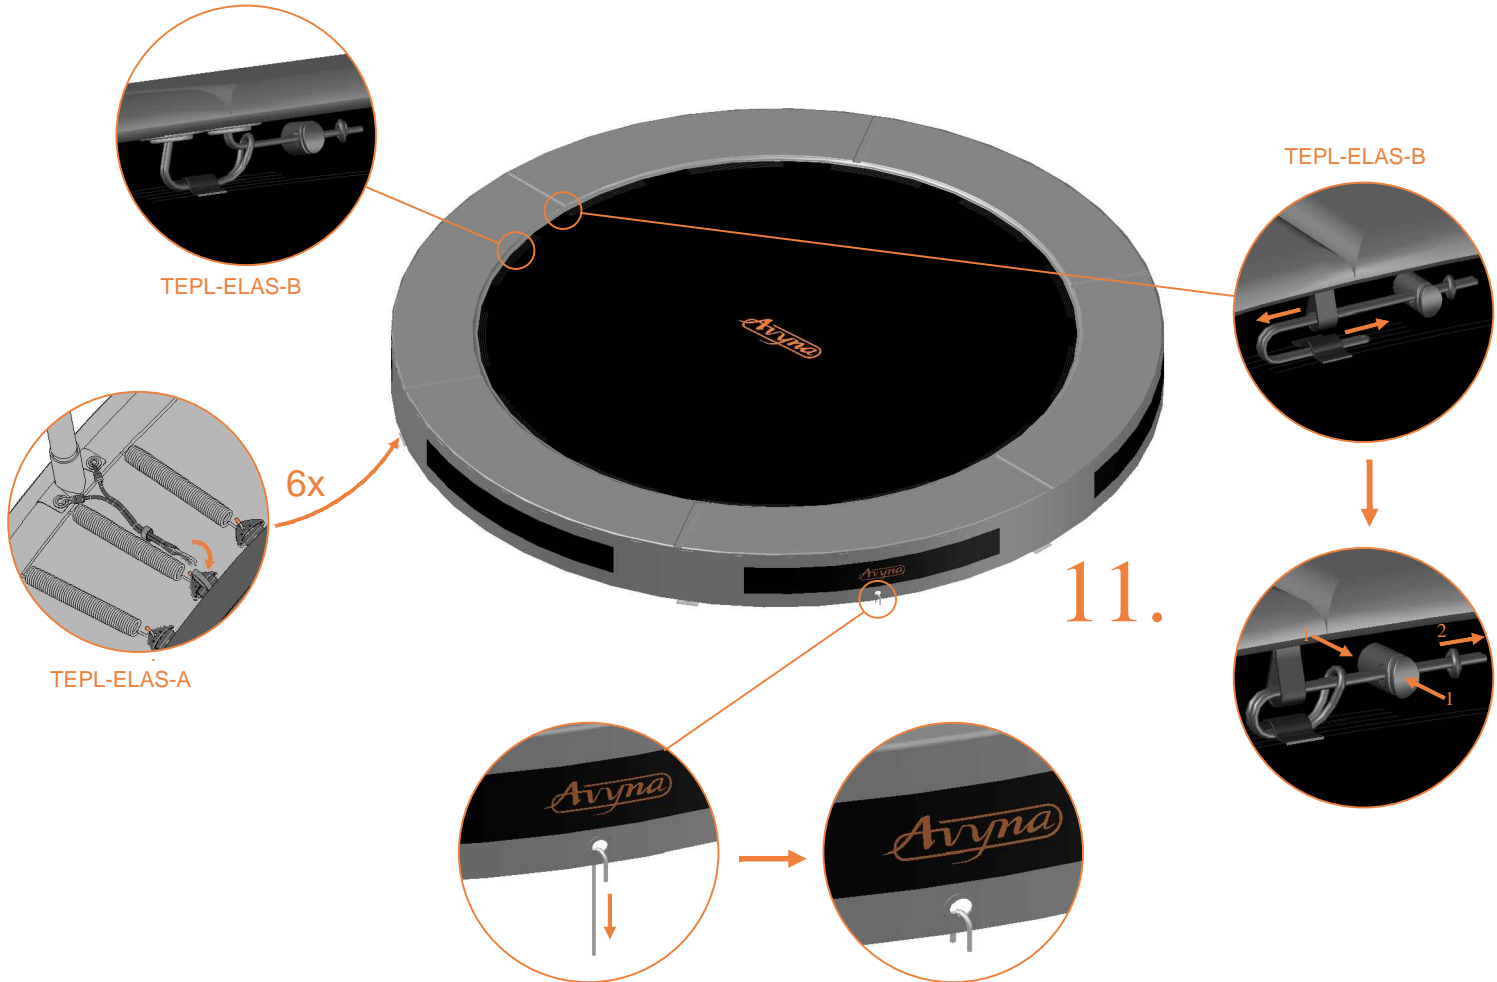

Model 08-I / Model 10-I

Avyna

Round trampolines

Assembly manual

Model 08-I / Model 10-I

Model-08-I ø245cm				Model-10-I ø305cm			
	Quantity	Part number		Quantity	Part number		
Jumping mat	1	TEPL-08-222		1	TEPL-10-222		
Galvanized spring L=175mm ø3.2mm	60	TEPL-200-211/C		72	TEPL-200-211/C		
Safety pad	1	TEPL-08-333-I (green) or AVGR-08-333-I (grey) or CAM-08-333-I (camouflage) or ANBL-08-333-I (black)		1	TEPL-10-333-I (green) or AVGR-10-333-I (grey) or CAM-10-333-I (camouflage) or ANBL-10-333-I (black)		
Fastener for safety pad	6	TEPL-ELAS-A		6	TEPL-ELAS-A		
Fastener for safety pad	12	TEPL-ELAS-B		18	TEPL-ELAS-B		
H-tube	3	TEPL-08-115		3	TEPL-10-115		
Inground pin	6	TEPL-PIN		6	TEPL-PIN		
C-tube	3	TEPL-08-113		3	TEPL-10-113		
K-tube	3	TEPL-08-114		3	TEPL-10-114		
Tool for spring	1	TOOL-SPRING		1	TOOL-SPRING		
Inground pin for safe pad	12	TEPL-SP-PIN		12	TEPL-SP-PIN		
Users Manual	1	208010101		1	208010101		
Warning Card	1	208040101		1	208040101		
Tie rip for warning card	1	209010102		1	209010102		
Safety manual	1	208010301		1	208010301		

1.

2.

3.

4.

5.

6.

7.

Safety net for Model 08-I / Model 10-I

	Model 08-i ø245cm			Model 10-i ø305cm		
	Quantity	Part number		Quantity	Part number	
Pole with sleeve for safety net	6	AVBL-08-802-A + AVBL-08-802-C		6	AVBL-08-802-A + AVBL-08-802-C	
Pole for safety net	6	AVBL-08-802-B		6	AVBL-10-802-B	
Clamp	6	CLAMP-TOOL- SN-08-i		6	CLAMP-TOOL- SN-10-i	
Safety net	1	ANBL-208		1	ANBL-210	
Straps for safety net	6	TEPL-BAND		6	TEPL-BAND	
Fiberglass Rod	1set	FIBERGLASS-ROD-08-i		1set	FIBERGLASS-ROD-10-i	
Screw M6-30	6	M6-30		6	M6-30	
Fastener for safety net	6	TEPL-ELAS-C		12	TEPL-ELAS-C	
Closure for safety net	2	TEPL-KNOOPJE		2	TEPL-KNOOPJE	
Screw M8-20	24	M8-20		24	M8-20	
Allen key	2	ALLEN-KEY		2	ALLEN-KEY	
Wrench	2	WRENCH		2	WRENCH	
Cap	6	TOP-CAP-BD		6	TOP-CAP-BD	