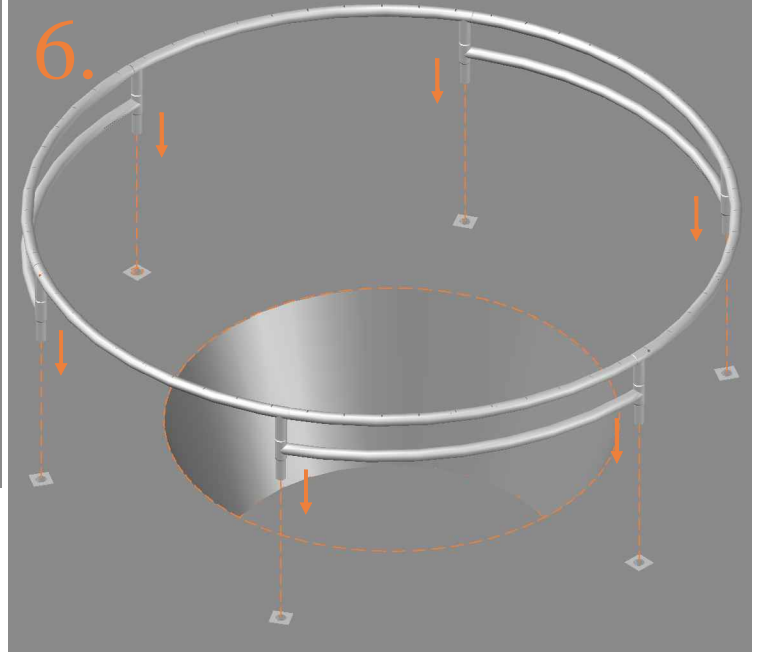

Model 08-I / Model 10-I

Avyna

Round trampolines

Assembly manual

Model 08-I / Model 10-I

Model-08-I ø245cm				Model-10-I ø305cm			
	Quantity	Part number		Quantity	Part number		
Jumping mat	1	TEPL-08-222		1	TEPL-10-222		
Galvanized spring L=175mm ø3.2mm	60	TEPL-200-211/C		72	TEPL-200-211/C		
Safety pad	1	TEPL-08-333-I (green) or AVGR-08-333-I (grey) or CAM-08-333-I (camouflage) or ANBL-08-333-I (black)		1	TEPL-10-333-I (green) or AVGR-10-333-I (grey) or CAM-10-333-I (camouflage) or ANBL-10-333-I (black)		
Fastener for safety pad	6	TEPL-ELAS-A		6	TEPL-ELAS-A		
Fastener for safety pad	12	TEPL-ELAS-B		18	TEPL-ELAS-B		
H-tube	3	TEPL-08-115		3	TEPL-10-115		
Inground pin	6	TEPL-PIN		6	TEPL-PIN		
C-tube	3	TEPL-08-113		3	TEPL-10-113		
K-tube	3	TEPL-08-114		3	TEPL-10-114		
Tool for spring	1	TOOL-SPRING		1	TOOL-SPRING		
Inground pin for safe pad	12	TEPL-SP-PIN		12	TEPL-SP-PIN		
Users Manual	1	208010101		1	208010101		
Warning Card	1	208040101		1	208040101		
Tie rip for warning card	1	209010102		1	209010102		
Safety manual	1	208010301		1	208010301		

1.

2.

3.

4.

5.

6.

7.

Safety net for Model 08-I / Model 10-I

	Model 08-i ø245cm			Model 10-i ø305cm		
	Quantity	Part number		Quantity	Part number	
Pole with sleeve for safety net	6	AVBL-08-802-A + AVBL-08-802-C		6	AVBL-08-802-A + AVBL-08-802-C	
Pole for safety net	6	AVBL-08-802-B		6	AVBL-10-802-B	
Clamp	6	CLAMP-TOOL- SN-08-i		6	CLAMP-TOOL- SN-10-i	
Safety net	1	ANBL-208		1	ANBL-210	
Straps for safety net	6	TEPL-BAND		6	TEPL-BAND	
Fiberglass Rod	1set	FIBERGLASS-ROD-08-i		1set	FIBERGLASS-ROD-10-i	
Screw M6-30	6	M6-30		6	M6-30	
Fastener for safety net	6	TEPL-ELAS-C		12	TEPL-ELAS-C	
Closure for safety net	2	TEPL-KNOOPJE		2	TEPL-KNOOPJE	
Screw M8-20	24	M8-20		24	M8-20	
Allen key	2	ALLEN-KEY		2	ALLEN-KEY	
Wrench	2	WRENCH		2	WRENCH	
Cap	6	TOP-CAP-BD		6	TOP-CAP-BD	