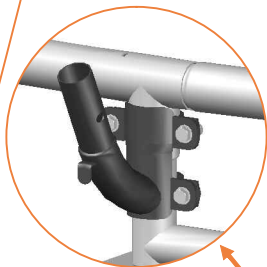

Model12-I Ø365cm			Model14-I Ø430cm		
	Quantity	Part number		Quantity	Part number	
Pole with sleeve for safety net	8	AVBL-12-802-A + AVBL-12-802-C		8	AVBL-12-802-A + AVBL-12-802-C	
Pole for safety net	8	AVBL-12-802-B		8	AVBL-14-802-B	
Clamp	8	CLAMP-TOOL-SN-12-i		8	CLAMP-TOOL-SN-14-i	
Safety net	1	ABNL-12		1	ANBL-14	
Straps for safety net	8	TEPL-BAND		8	TEPL-BAND	
Closure for safety net	2	TEPL-KNOOPJE		2	TEPL-KNOOPJE	
Screw M6	8	M6-30		8	M6-30	
Fastener for safety net	8	TEPL-ELAS-C		16	TEPL-ELAS-C	
Screw M8	32	M8-20		32	M8-20	
Allen key	2	ALLEN-KEY		2	ALLEN-KEY	
Wrench	2	WRENCH		2	WRENCH	
Fiberglass Rod	1set	FIBERGLASS-ROD-12		1set	FIBERGLASS-ROD-14	
Cap	8	TOP-CAP-BD		8	TOP-CAP-BD	

12.

13.