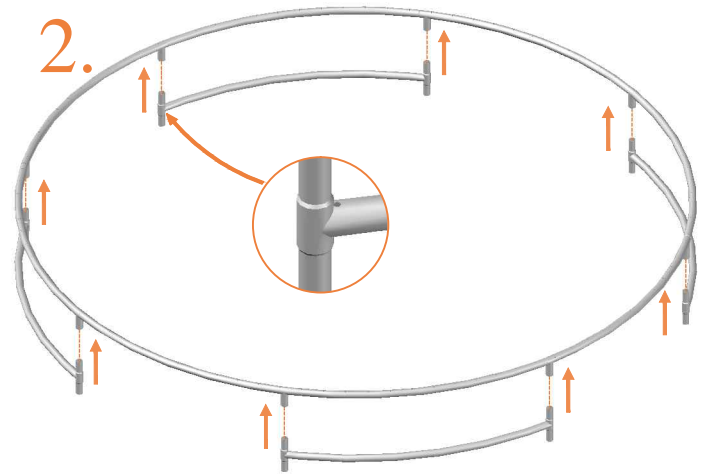

Model 12-I / Model 14-I

Avyna

Round trampolines

Assembly manual

Model 12-I / Model 14-I

	Model 12-I Ø365cm			Model 14-I Ø430cm		
	Quantity	Part number		Quantity	Part number	
Jumping mat	1	TEPL-12-222		1	TEPL-14-222	
Galvanized spring L=215mm Ø3.2mm	80	TEPL-200-211/A		96	TEPL-200-211/A	
Safety pad	1	TEPL-12-333-I (green) or AVGR-12-333-I (grey) or CAM-12-333-I (camouflage) or AVBL-12-333-I (black)		1	TEPL-14-333-I (green) or AVGR-14-333-I (grey) or CAM-14-333-I (camouflage) or AVBL-14-333-I (black)	
Fastener for safety pad	8	TEPL-ELAS-A		8	TEPL-ELAS-A	
Fastener for safety pad	24	TEPL-ELAS-B		24	TEPL-ELAS-B	
Inground pin	8	TEPL-PIN		8	TEPL-PIN	
C-tube	4	TEPL-12-113		4	TEPL-14-113	
K-tube	4	TEPL-12-114		4	TEPL-14-114	
H-tube	4	TEPL-12-115		4	TEPL-14-115	
Inground pin safety pad	24	TEPL-SP-PIN		24	TEPL-SP-PIN	
Tool for spring	1	TOOL-SPRING		1	TOOL-SPRING	
Users Manual	1	208010101		1	208010101	
Warning Card	1	208040101		1	208040101	
Tie rip for warning card	1	209010102		1	209010102	
Safety manual	1	208020301		1	208020301	

5.

6.

7.

8.

9.

10.

TEPL-ELAS-B

TEPL-ELAS-B

TEPL-ELAS-A

8x

11.

Safety net for Model 12-I / Model 14-I

	Model12-I Ø365cm			Model14-I Ø430cm		
	Quantity	Part number		Quantity	Part number	
Pole with sleeve for safety net	8	AVBL-12-802-A + AVBL-12-802-C		8	AVBL-12-802-A + AVBL-12-802-C	
Pole for safety net	8	AVBL-12-802-B		8	AVBL-14-802-B	
Clamp	8	CLAMP-TOOL-SN-12-i		8	CLAMP-TOOL-SN-14-i	
Safety net	1	ABNL-12		1	ANBL-14	
Straps for safety net	8	TEPL-BAND		8	TEPL-BAND	
Closure for safety net	2	TEPL-KNOOPJE		2	TEPL-KNOOPJE	
Screw M6	8	M6-30		8	M6-30	
Fastener for safety net	8	TEPL-ELAS-C		16	TEPL-ELAS-C	
Screw M8	32	M8-20		32	M8-20	
Allen key	2	ALLEN-KEY		2	ALLEN-KEY	
Wrench	2	WRENCH		2	WRENCH	
Fiberglass Rod	1set	FIBERGLASS-ROD-12		1set	FIBERGLASS-ROD-14	
Cap	8	TOP-CAP-BD		8	TOP-CAP-BD	