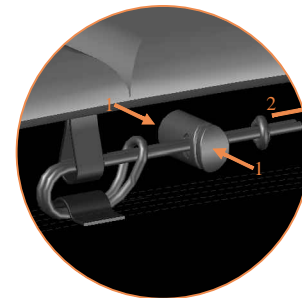

Model 12-I / Model 14-I

Avyna

Round trampolines

Assembly manual

Model 12-I / Model 14-I

	Model 12-I Ø365cm			Model 14-I Ø430cm		
	Quantity	Part number		Quantity	Part number	
Jumping mat	1	TEPL-12-222		1	TEPL-14-222	
Galvanized spring L=215mm Ø3.2mm	80	TEPL-200-211/A		96	TEPL-200-211/A	
Safety pad	1	TEPL-12-333-I (green) or AVGR-12-333-I (grey) or CAM-12-333-I (camouflage) or AVBL-12-333-I (black)		1	TEPL-14-333-I (green) or AVGR-14-333-I (grey) or CAM-14-333-I (camouflage) or AVBL-14-333-I (black)	
Fastener for safety pad	8	TEPL-ELAS-A		8	TEPL-ELAS-A	
Fastener for safety pad	24	TEPL-ELAS-B		24	TEPL-ELAS-B	
Inground pin	8	TEPL-PIN		8	TEPL-PIN	
C-tube	4	TEPL-12-113		4	TEPL-14-113	
K-tube	4	TEPL-12-114		4	TEPL-14-114	
H-tube	4	TEPL-12-115		4	TEPL-14-115	
Inground pin safety pad	24	TEPL-SP-PIN		24	TEPL-SP-PIN	
Tool for spring	1	TOOL-SPRING		1	TOOL-SPRING	
Users Manual	1	208010101		1	208010101	
Warning Card	1	208040101		1	208040101	
Tie rip for warning card	1	209010102		1	209010102	
Safety manual	1	208020301		1	208020301	

5.

6.

7.

8.

9.

10.

TEPL-ELAS-B

TEPL-ELAS-B

TEPL-ELAS-A

8x

11.

Safety net for Model 12-I / Model 14-I

	Model12-I Ø365cm			Model14-I Ø430cm		
	Quantity	Part number		Quantity	Part number	
Pole with sleeve for safety net	8	AVBL-12-802-A + AVBL-12-802-C		8	AVBL-12-802-A + AVBL-12-802-C	
Pole for safety net	8	AVBL-12-802-B		8	AVBL-14-802-B	
Clamp	8	CLAMP-TOOL-SN-12-i		8	CLAMP-TOOL-SN-14-i	
Safety net	1	ABNL-12		1	ANBL-14	
Straps for safety net	8	TEPL-BAND		8	TEPL-BAND	
Closure for safety net	2	TEPL-KNOOPJE		2	TEPL-KNOOPJE	
Screw M6	8	M6-30		8	M6-30	
Fastener for safety net	8	TEPL-ELAS-C		16	TEPL-ELAS-C	
Screw M8	32	M8-20		32	M8-20	
Allen key	2	ALLEN-KEY		2	ALLEN-KEY	
Wrench	2	WRENCH		2	WRENCH	
Fiberglass Rod	1set	FIBERGLASS-ROD-12		1set	FIBERGLASS-ROD-14	
Cap	8	TOP-CAP-BD		8	TOP-CAP-BD	