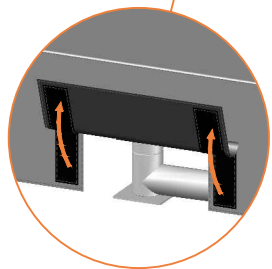

Model12-I Ø365cm			Model14-I Ø430cm		
	Quantity	Part number		Quantity	Part number	
Pole with sleeve for safety net	8	AVBL-12-802-A + AVBL-12-802-C		8	AVBL-12-802-A + AVBL-12-802-C	
Pole for safety net	8	AVBL-12-802-B		8	AVBL-14-802-B	
Clamp	8	CLAMP-TOOL-SN-12-i		8	CLAMP-TOOL-SN-14-i	
Safety net	1	ABNL-12		1	ANBL-14	
Straps for safety net	8	TEPL-BAND		8	TEPL-BAND	
Closure for safety net	2	TEPL-KNOOPJE		2	TEPL-KNOOPJE	
Screw M6	8	M6-30		8	M6-30	
Fastener for safety net	8	TEPL-ELAS-C		16	TEPL-ELAS-C	
Screw M8	32	M8-20		32	M8-20	
Allen key	2	ALLEN-KEY		2	ALLEN-KEY	
Wrench	2	WRENCH		2	WRENCH	
Fiberglass Rod	1set	FIBERGLASS-ROD-12		1set	FIBERGLASS-ROD-14	
Cap	8	TOP-CAP-BD		8	TOP-CAP-BD	

12.

13.