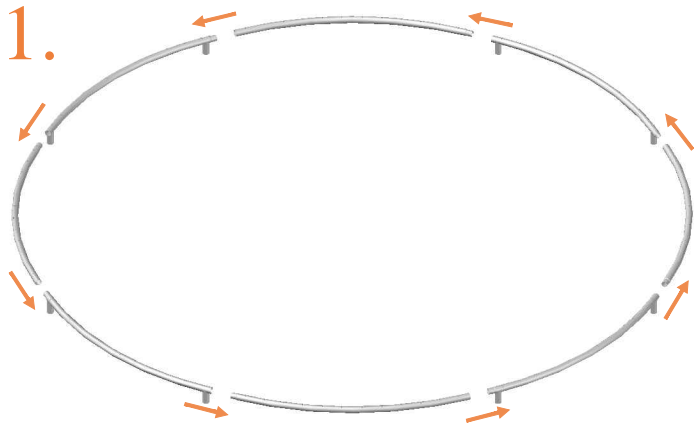

Model 12-I / Model 14-I

Avyna

Round trampolines

Assembly manual

Model 12-I / Model 14-I

	Model 12-I Ø365cm			Model 14-I Ø430cm		
	Quantity	Part number		Quantity	Part number	
Jumping mat	1	TEPL-12-222		1	TEPL-14-222	
Galvanized spring L=215mm Ø3.2mm	80	TEPL-200-211/A		96	TEPL-200-211/A	
Safety pad	1	TEPL-12-333-I (green) or AVGR-12-333-I (grey) or CAM-12-333-I (camouflage) or AVBL-12-333-I (black)		1	TEPL-14-333-I (green) or AVGR-14-333-I (grey) or CAM-14-333-I (camouflage) or AVBL-14-333-I (black)	
Fastener for safety pad	8	TEPL-ELAS-A		8	TEPL-ELAS-A	
Fastener for safety pad	24	TEPL-ELAS-B		24	TEPL-ELAS-B	
Inground pin	8	TEPL-PIN		8	TEPL-PIN	
C-tube	4	TEPL-12-113		4	TEPL-14-113	
K-tube	4	TEPL-12-114		4	TEPL-14-114	
H-tube	4	TEPL-12-115		4	TEPL-14-115	
Inground pin safety pad	24	TEPL-SP-PIN		24	TEPL-SP-PIN	
Tool for spring	1	TOOL-SPRING		1	TOOL-SPRING	
Users Manual	1	208010101		1	208010101	
Warning Card	1	208040101		1	208040101	
Tie rip for warning card	1	209010102		1	209010102	
Safety manual	1	208020301		1	208020301	

5.

6.

7.

8.

9.

10.

TEPL-ELAS-B

TEPL-ELAS-B

TEPL-ELAS-A

8x

11.

Safety net for Model 12-I / Model 14-I

	Model12-I Ø365cm			Model14-I Ø430cm		
	Quantity	Part number		Quantity	Part number	
Pole with sleeve for safety net	8	AVBL-12-802-A + AVBL-12-802-C		8	AVBL-12-802-A + AVBL-12-802-C	
Pole for safety net	8	AVBL-12-802-B		8	AVBL-14-802-B	
Clamp	8	CLAMP-TOOL-SN-12-i		8	CLAMP-TOOL-SN-14-i	
Safety net	1	ABNL-12		1	ANBL-14	
Straps for safety net	8	TEPL-BAND		8	TEPL-BAND	
Closure for safety net	2	TEPL-KNOOPJE		2	TEPL-KNOOPJE	
Screw M6	8	M6-30		8	M6-30	
Fastener for safety net	8	TEPL-ELAS-C		16	TEPL-ELAS-C	
Screw M8	32	M8-20		32	M8-20	
Allen key	2	ALLEN-KEY		2	ALLEN-KEY	
Wrench	2	WRENCH		2	WRENCH	
Fiberglass Rod	1set	FIBERGLASS-ROD-12		1set	FIBERGLASS-ROD-14	
Cap	8	TOP-CAP-BD		8	TOP-CAP-BD	