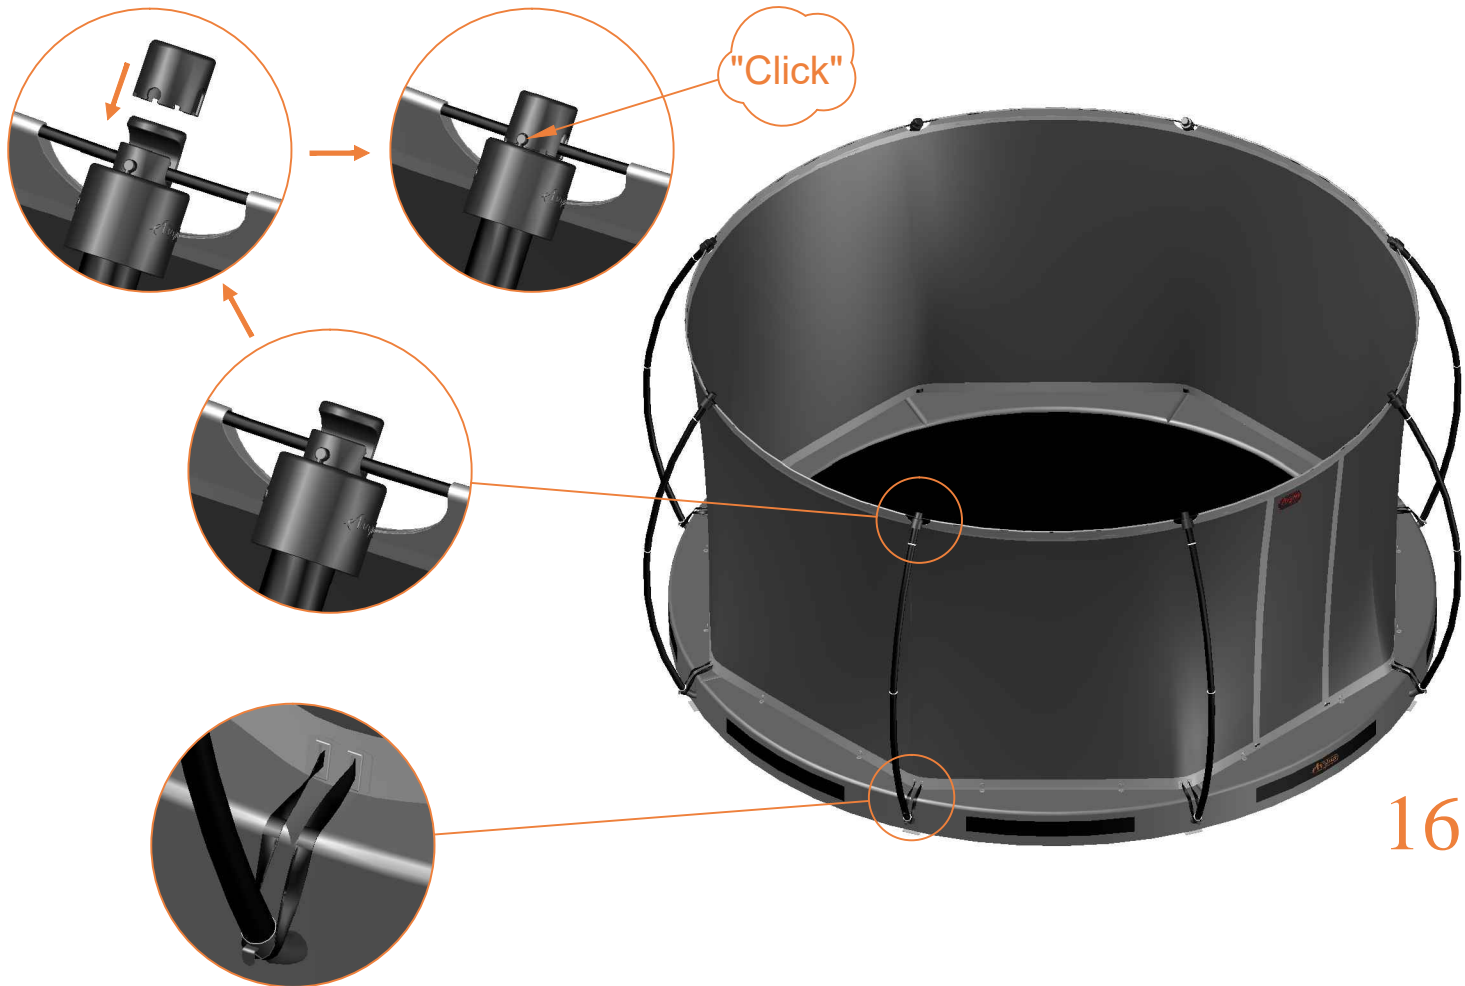

"Click"

16.