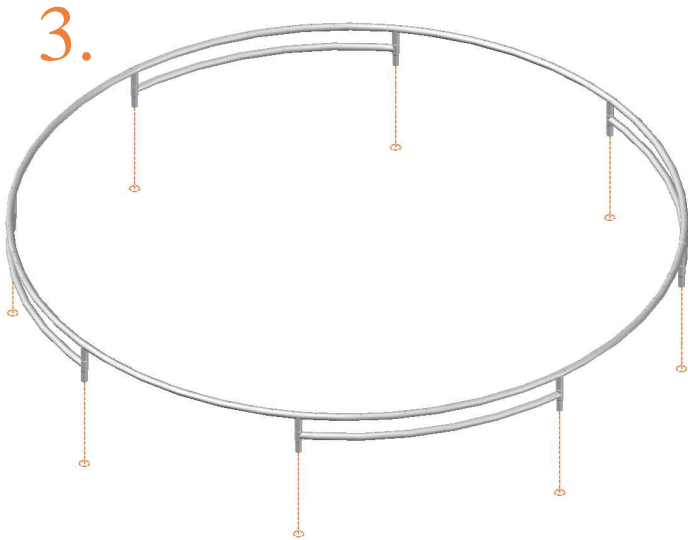

Model 12-I / Model 14-I

Avyna

Round trampolines

Assembly manual

Model 12-I / Model 14-I

	Model 12-I Ø365cm			Model 14-I Ø430cm		
	Quantity	Part number		Quantity	Part number	
Jumping mat	1	TEPL-12-222		1	TEPL-14-222	
Galvanized spring L=215mm Ø3.2mm	80	TEPL-200-211/A		96	TEPL-200-211/A	
Safety pad	1	TEPL-12-333-I (green) or AVGR-12-333-I (grey) or CAM-12-333-I (camouflage) or AVBL-12-333-I (black)		1	TEPL-14-333-I (green) or AVGR-14-333-I (grey) or CAM-14-333-I (camouflage) or AVBL-14-333-I (black)	
Fastener for safety pad	8	TEPL-ELAS-A		8	TEPL-ELAS-A	
Fastener for safety pad	24	TEPL-ELAS-B		24	TEPL-ELAS-B	
Inground pin	8	TEPL-PIN		8	TEPL-PIN	
C-tube	4	TEPL-12-113		4	TEPL-14-113	
K-tube	4	TEPL-12-114		4	TEPL-14-114	
H-tube	4	TEPL-12-115		4	TEPL-14-115	
Inground pin safety pad	24	TEPL-SP-PIN		24	TEPL-SP-PIN	
Tool for spring	1	TOOL-SPRING		1	TOOL-SPRING	
Users Manual	1	208010101		1	208010101	
Warning Card	1	208040101		1	208040101	
Tie rip for warning card	1	209010102		1	209010102	
Safety manual	1	208020301		1	208020301	

5.

6.

7.

8.

9.

10.

TEPL-ELAS-B

TEPL-ELAS-B

TEPL-ELAS-A

8x

11.

Safety net for Model 12-I / Model 14-I

	Model12-I Ø365cm			Model14-I Ø430cm		
	Quantity	Part number		Quantity	Part number	
Pole with sleeve for safety net	8	AVBL-12-802-A + AVBL-12-802-C		8	AVBL-12-802-A + AVBL-12-802-C	
Pole for safety net	8	AVBL-12-802-B		8	AVBL-14-802-B	
Clamp	8	CLAMP-TOOL-SN-12-i		8	CLAMP-TOOL-SN-14-i	
Safety net	1	ABNL-12		1	ANBL-14	
Straps for safety net	8	TEPL-BAND		8	TEPL-BAND	
Closure for safety net	2	TEPL-KNOOPJE		2	TEPL-KNOOPJE	
Screw M6	8	M6-30		8	M6-30	
Fastener for safety net	8	TEPL-ELAS-C		16	TEPL-ELAS-C	
Screw M8	32	M8-20		32	M8-20	
Allen key	2	ALLEN-KEY		2	ALLEN-KEY	
Wrench	2	WRENCH		2	WRENCH	
Fiberglass Rod	1set	FIBERGLASS-ROD-12		1set	FIBERGLASS-ROD-14	
Cap	8	TOP-CAP-BD		8	TOP-CAP-BD	