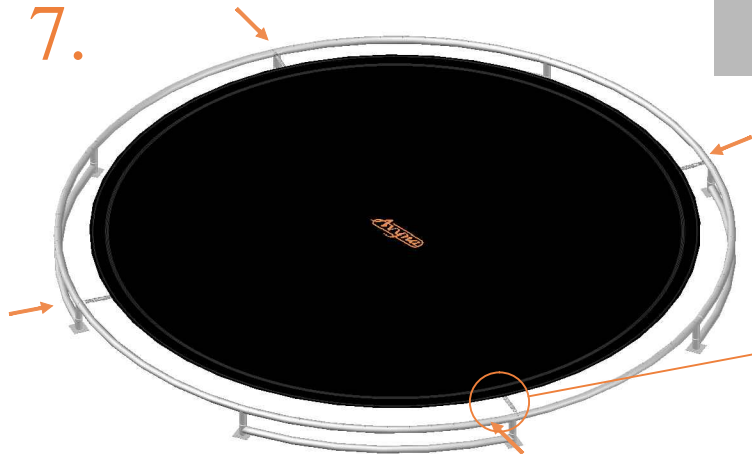

Model 12-I / Model 14-I

Avyna

Round trampolines

Assembly manual

Model 12-I / Model 14-I

	Model 12-I Ø365cm			Model 14-I Ø430cm		
	Quantity	Part number		Quantity	Part number	
Jumping mat	1	TEPL-12-222		1	TEPL-14-222	
Galvanized spring L=215mm Ø3.2mm	80	TEPL-200-211/A		96	TEPL-200-211/A	
Safety pad	1	TEPL-12-333-I (green) or AVGR-12-333-I (grey) or CAM-12-333-I (camouflage) or AVBL-12-333-I (black)		1	TEPL-14-333-I (green) or AVGR-14-333-I (grey) or CAM-14-333-I (camouflage) or AVBL-14-333-I (black)	
Fastener for safety pad	8	TEPL-ELAS-A		8	TEPL-ELAS-A	
Fastener for safety pad	24	TEPL-ELAS-B		24	TEPL-ELAS-B	
Inground pin	8	TEPL-PIN		8	TEPL-PIN	
C-tube	4	TEPL-12-113		4	TEPL-14-113	
K-tube	4	TEPL-12-114		4	TEPL-14-114	
H-tube	4	TEPL-12-115		4	TEPL-14-115	
Inground pin safety pad	24	TEPL-SP-PIN		24	TEPL-SP-PIN	
Tool for spring	1	TOOL-SPRING		1	TOOL-SPRING	
Users Manual	1	208010101		1	208010101	
Warning Card	1	208040101		1	208040101	
Tie rip for warning card	1	209010102		1	209010102	
Safety manual	1	208020301		1	208020301	

5.

6.

7.

8.

9.

10.

TEPL-ELAS-B

TEPL-ELAS-B