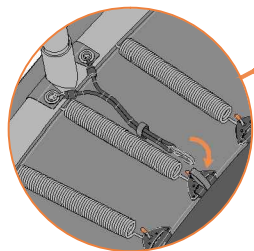

Model 12-I / Model 14-I

Avyna

Round trampolines

Assembly manual

Model 12-I / Model 14-I

	Model 12-I Ø365cm			Model 14-I Ø430cm		
	Quantity	Part number		Quantity	Part number	
Jumping mat	1	TEPL-12-222		1	TEPL-14-222	
Galvanized spring L=215mm Ø3.2mm	80	TEPL-200-211/A		96	TEPL-200-211/A	
Safety pad	1	TEPL-12-333-I (green) or AVGR-12-333-I (grey) or CAM-12-333-I (camouflage) or AVBL-12-333-I (black)		1	TEPL-14-333-I (green) or AVGR-14-333-I (grey) or CAM-14-333-I (camouflage) or AVBL-14-333-I (black)	
Fastener for safety pad	8	TEPL-ELAS-A		8	TEPL-ELAS-A	
Fastener for safety pad	24	TEPL-ELAS-B		24	TEPL-ELAS-B	
Inground pin	8	TEPL-PIN		8	TEPL-PIN	
C-tube	4	TEPL-12-113		4	TEPL-14-113	
K-tube	4	TEPL-12-114		4	TEPL-14-114	
H-tube	4	TEPL-12-115		4	TEPL-14-115	
Inground pin safety pad	24	TEPL-SP-PIN		24	TEPL-SP-PIN	
Tool for spring	1	TOOL-SPRING		1	TOOL-SPRING	
Users Manual	1	208010101		1	208010101	
Warning Card	1	208040101		1	208040101	
Tie rip for warning card	1	209010102		1	209010102	
Safety manual	1	208020301		1	208020301	

5.

6.

7.

8.

9.

10.

TEPL-ELAS-B

TEPL-ELAS-B

TEPL-ELAS-A

8x

11.

Safety net for Model 12-I / Model 14-I

	Model12-I Ø365cm			Model14-I Ø430cm		
	Quantity	Part number		Quantity	Part number	
Pole with sleeve for safety net	8	AVBL-12-802-A + AVBL-12-802-C		8	AVBL-12-802-A + AVBL-12-802-C	
Pole for safety net	8	AVBL-12-802-B		8	AVBL-14-802-B	
Clamp	8	CLAMP-TOOL-SN-12-i		8	CLAMP-TOOL-SN-14-i	
Safety net	1	ABNL-12		1	ANBL-14	
Straps for safety net	8	TEPL-BAND		8	TEPL-BAND	
Closure for safety net	2	TEPL-KNOOPJE		2	TEPL-KNOOPJE	
Screw M6	8	M6-30		8	M6-30	
Fastener for safety net	8	TEPL-ELAS-C		16	TEPL-ELAS-C	
Screw M8	32	M8-20		32	M8-20	
Allen key	2	ALLEN-KEY		2	ALLEN-KEY	
Wrench	2	WRENCH		2	WRENCH	
Fiberglass Rod	1set	FIBERGLASS-ROD-12		1set	FIBERGLASS-ROD-14	
Cap	8	TOP-CAP-BD		8	TOP-CAP-BD	