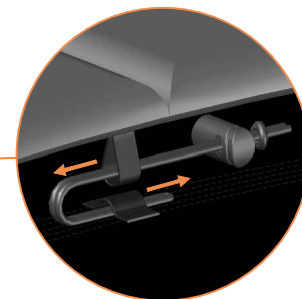

Model 12-I / Model 14-I

Avyna

Round trampolines

Assembly manual

Model 12-I / Model 14-I

	Model 12-I Ø365cm			Model 14-I Ø430cm		
	Quantity	Part number		Quantity	Part number	
Jumping mat	1	TEPL-12-222		1	TEPL-14-222	
Galvanized spring L=215mm Ø3.2mm	80	TEPL-200-211/A		96	TEPL-200-211/A	
Safety pad	1	TEPL-12-333-I (green) or AVGR-12-333-I (grey) or CAM-12-333-I (camouflage) or AVBL-12-333-I (black)		1	TEPL-14-333-I (green) or AVGR-14-333-I (grey) or CAM-14-333-I (camouflage) or AVBL-14-333-I (black)	
Fastener for safety pad	8	TEPL-ELAS-A		8	TEPL-ELAS-A	
Fastener for safety pad	24	TEPL-ELAS-B		24	TEPL-ELAS-B	
Inground pin	8	TEPL-PIN		8	TEPL-PIN	
C-tube	4	TEPL-12-113		4	TEPL-14-113	
K-tube	4	TEPL-12-114		4	TEPL-14-114	
H-tube	4	TEPL-12-115		4	TEPL-14-115	
Inground pin safety pad	24	TEPL-SP-PIN		24	TEPL-SP-PIN	
Tool for spring	1	TOOL-SPRING		1	TOOL-SPRING	
Users Manual	1	208010101		1	208010101	
Warning Card	1	208040101		1	208040101	
Tie rip for warning card	1	209010102		1	209010102	
Safety manual	1	208020301		1	208020301	

5.

6.

7.

8.

9.

10.

TEPL-ELAS-B

TEPL-ELAS-B

TEPL-ELAS-A

8x

11.

Safety net for Model 12-I / Model 14-I

	Model12-I Ø365cm			Model14-I Ø430cm		
	Quantity	Part number		Quantity	Part number	
Pole with sleeve for safety net	8	AVBL-12-802-A + AVBL-12-802-C		8	AVBL-12-802-A + AVBL-12-802-C	
Pole for safety net	8	AVBL-12-802-B		8	AVBL-14-802-B	
Clamp	8	CLAMP-TOOL-SN-12-i		8	CLAMP-TOOL-SN-14-i	
Safety net	1	ABNL-12		1	ANBL-14	
Straps for safety net	8	TEPL-BAND		8	TEPL-BAND	
Closure for safety net	2	TEPL-KNOOPJE		2	TEPL-KNOOPJE	
Screw M6	8	M6-30		8	M6-30	
Fastener for safety net	8	TEPL-ELAS-C		16	TEPL-ELAS-C	
Screw M8	32	M8-20		32	M8-20	
Allen key	2	ALLEN-KEY		2	ALLEN-KEY	
Wrench	2	WRENCH		2	WRENCH	
Fiberglass Rod	1set	FIBERGLASS-ROD-12		1set	FIBERGLASS-ROD-14	
Cap	8	TOP-CAP-BD		8	TOP-CAP-BD	