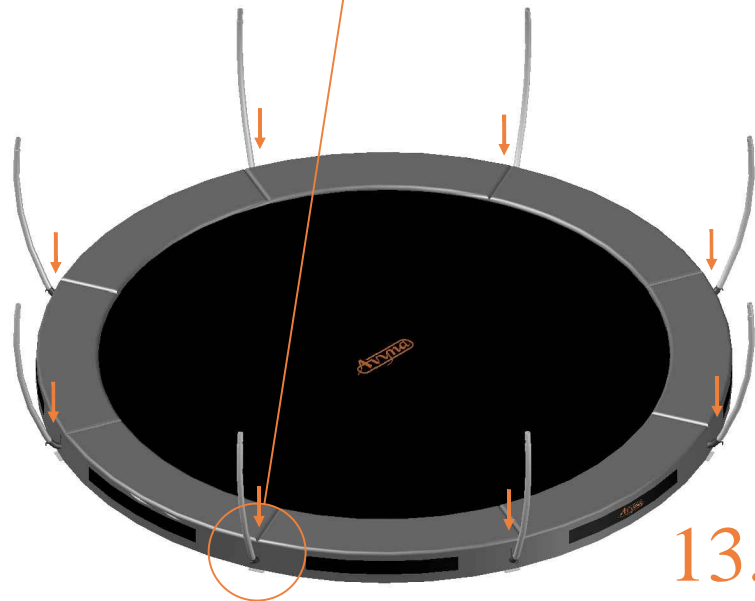

Model12-I Ø365cm			Model14-I Ø430cm		
	Quantity	Part number		Quantity	Part number	
Pole with sleeve for safety net	8	AVBL-12-802-A + AVBL-12-802-C		8	AVBL-12-802-A + AVBL-12-802-C	
Pole for safety net	8	AVBL-12-802-B		8	AVBL-14-802-B	
Clamp	8	CLAMP-TOOL-SN-12-i		8	CLAMP-TOOL-SN-14-i	
Safety net	1	ABNL-12		1	ANBL-14	
Straps for safety net	8	TEPL-BAND		8	TEPL-BAND	
Closure for safety net	2	TEPL-KNOOPJE		2	TEPL-KNOOPJE	
Screw M6	8	M6-30		8	M6-30	
Fastener for safety net	8	TEPL-ELAS-C		16	TEPL-ELAS-C	
Screw M8	32	M8-20		32	M8-20	
Allen key	2	ALLEN-KEY		2	ALLEN-KEY	
Wrench	2	WRENCH		2	WRENCH	
Fiberglass Rod	1set	FIBERGLASS-ROD-12		1set	FIBERGLASS-ROD-14	
Cap	8	TOP-CAP-BD		8	TOP-CAP-BD	

12.

13.