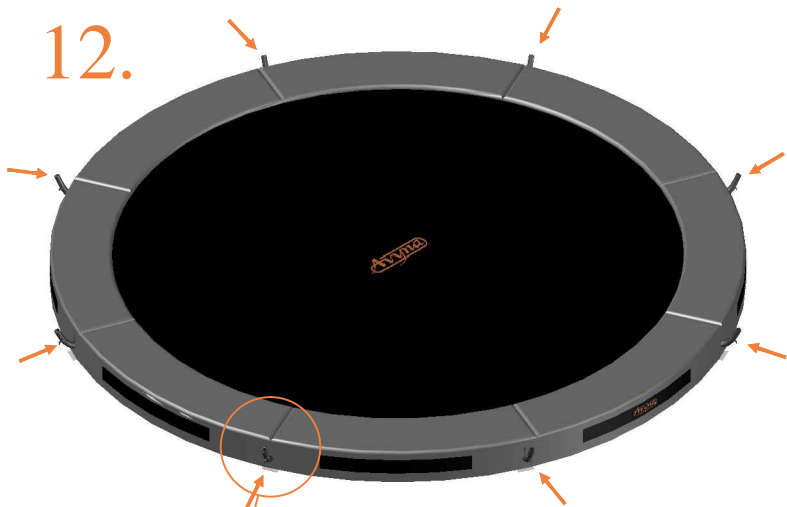

Model12-I Ø365cm			Model14-I Ø430cm		
	Quantity	Part number		Quantity	Part number	
Pole with sleeve for safety net	8	AVBL-12-802-A + AVBL-12-802-C		8	AVBL-12-802-A + AVBL-12-802-C	
Pole for safety net	8	AVBL-12-802-B		8	AVBL-14-802-B	
Clamp	8	CLAMP-TOOL-SN-12-i		8	CLAMP-TOOL-SN-14-i	
Safety net	1	ABNL-12		1	ANBL-14	
Straps for safety net	8	TEPL-BAND		8	TEPL-BAND	
Closure for safety net	2	TEPL-KNOOPJE		2	TEPL-KNOOPJE	
Screw M6	8	M6-30		8	M6-30	
Fastener for safety net	8	TEPL-ELAS-C		16	TEPL-ELAS-C	
Screw M8	32	M8-20		32	M8-20	
Allen key	2	ALLEN-KEY		2	ALLEN-KEY	
Wrench	2	WRENCH		2	WRENCH	
Fiberglass Rod	1set	FIBERGLASS-ROD-12		1set	FIBERGLASS-ROD-14	
Cap	8	TOP-CAP-BD		8	TOP-CAP-BD	

12.

13.