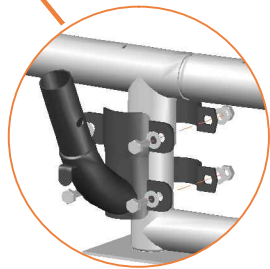

Model12-I Ø365cm			Model14-I Ø430cm		
	Quantity	Part number		Quantity	Part number	
Pole with sleeve for safety net	8	AVBL-12-802-A + AVBL-12-802-C		8	AVBL-12-802-A + AVBL-12-802-C	
Pole for safety net	8	AVBL-12-802-B		8	AVBL-14-802-B	
Clamp	8	CLAMP-TOOL-SN-12-i		8	CLAMP-TOOL-SN-14-i	
Safety net	1	ABNL-12		1	ANBL-14	
Straps for safety net	8	TEPL-BAND		8	TEPL-BAND	
Closure for safety net	2	TEPL-KNOOPJE		2	TEPL-KNOOPJE	
Screw M6	8	M6-30		8	M6-30	
Fastener for safety net	8	TEPL-ELAS-C		16	TEPL-ELAS-C	
Screw M8	32	M8-20		32	M8-20	
Allen key	2	ALLEN-KEY		2	ALLEN-KEY	
Wrench	2	WRENCH		2	WRENCH	
Fiberglass Rod	1set	FIBERGLASS-ROD-12		1set	FIBERGLASS-ROD-14	
Cap	8	TOP-CAP-BD		8	TOP-CAP-BD	

12.

13.