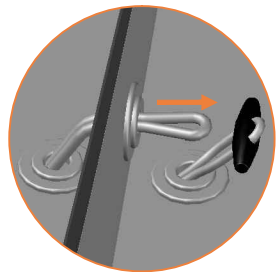

TEPL-ELAS-C