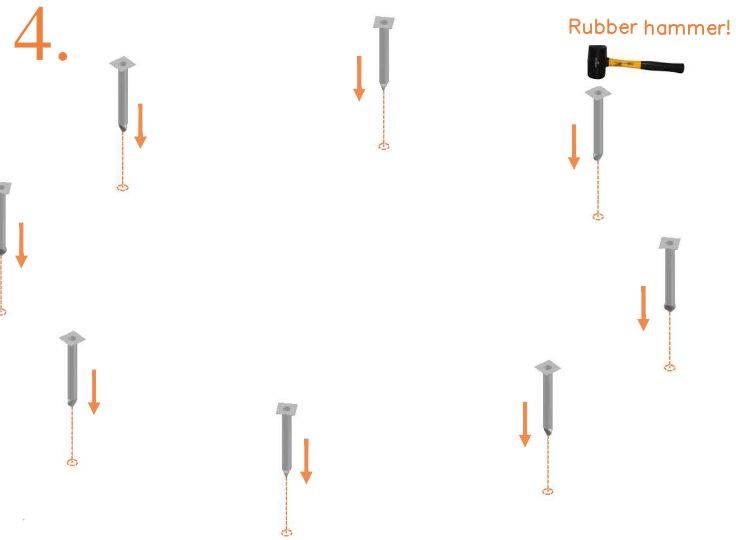

Model 12-I / Model 14-I

Avyna

Round trampolines

Assembly manual

Model 12-I / Model 14-I

	Model 12-I Ø365cm			Model 14-I Ø430cm		
	Quantity	Part number		Quantity	Part number	
Jumping mat	1	TEPL-12-222		1	TEPL-14-222	
Galvanized spring L=215mm Ø3.2mm	80	TEPL-200-211/A		96	TEPL-200-211/A	
Safety pad	1	TEPL-12-333-I (green) or AVGR-12-333-I (grey) or CAM-12-333-I (camouflage) or AVBL-12-333-I (black)		1	TEPL-14-333-I (green) or AVGR-14-333-I (grey) or CAM-14-333-I (camouflage) or AVBL-14-333-I (black)	
Fastener for safety pad	8	TEPL-ELAS-A		8	TEPL-ELAS-A	
Fastener for safety pad	24	TEPL-ELAS-B		24	TEPL-ELAS-B	
Inground pin	8	TEPL-PIN		8	TEPL-PIN	
C-tube	4	TEPL-12-113		4	TEPL-14-113	
K-tube	4	TEPL-12-114		4	TEPL-14-114	
H-tube	4	TEPL-12-115		4	TEPL-14-115	
Inground pin safety pad	24	TEPL-SP-PIN		24	TEPL-SP-PIN	
Tool for spring	1	TOOL-SPRING		1	TOOL-SPRING	
Users Manual	1	208010101		1	208010101	
Warning Card	1	208040101		1	208040101	
Tie rip for warning card	1	209010102		1	209010102	
Safety manual	1	208020301		1	208020301	

5.

6.

7.

8.

9.

10.

TEPL-ELAS-B

TEPL-ELAS-B

TEPL-ELAS-A

8x

11.

Safety net for Model 12-I / Model 14-I

	Model12-I Ø365cm			Model14-I Ø430cm		
	Quantity	Part number		Quantity	Part number	
Pole with sleeve for safety net	8	AVBL-12-802-A + AVBL-12-802-C		8	AVBL-12-802-A + AVBL-12-802-C	
Pole for safety net	8	AVBL-12-802-B		8	AVBL-14-802-B	
Clamp	8	CLAMP-TOOL-SN-12-i		8	CLAMP-TOOL-SN-14-i	
Safety net	1	ABNL-12		1	ANBL-14	
Straps for safety net	8	TEPL-BAND		8	TEPL-BAND	
Closure for safety net	2	TEPL-KNOOPJE		2	TEPL-KNOOPJE	
Screw M6	8	M6-30		8	M6-30	
Fastener for safety net	8	TEPL-ELAS-C		16	TEPL-ELAS-C	
Screw M8	32	M8-20		32	M8-20	
Allen key	2	ALLEN-KEY		2	ALLEN-KEY	
Wrench	2	WRENCH		2	WRENCH	
Fiberglass Rod	1set	FIBERGLASS-ROD-12		1set	FIBERGLASS-ROD-14	
Cap	8	TOP-CAP-BD		8	TOP-CAP-BD	