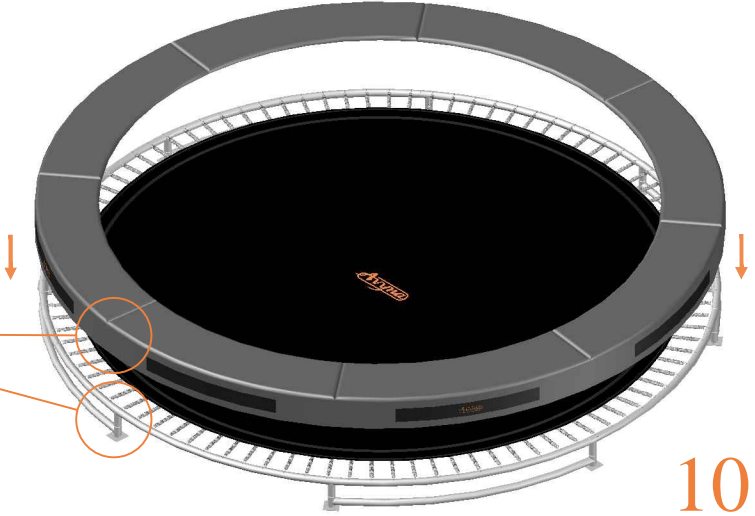

Model 12-I / Model 14-I

Avyna

Round trampolines

Assembly manual

Model 12-I / Model 14-I

	Model 12-I Ø365cm			Model 14-I Ø430cm		
	Quantity	Part number		Quantity	Part number	
Jumping mat	1	TEPL-12-222		1	TEPL-14-222	
Galvanized spring L=215mm Ø3.2mm	80	TEPL-200-211/A		96	TEPL-200-211/A	
Safety pad	1	TEPL-12-333-I (green) or AVGR-12-333-I (grey) or CAM-12-333-I (camouflage) or AVBL-12-333-I (black)		1	TEPL-14-333-I (green) or AVGR-14-333-I (grey) or CAM-14-333-I (camouflage) or AVBL-14-333-I (black)	
Fastener for safety pad	8	TEPL-ELAS-A		8	TEPL-ELAS-A	
Fastener for safety pad	24	TEPL-ELAS-B		24	TEPL-ELAS-B	
Inground pin	8	TEPL-PIN		8	TEPL-PIN	
C-tube	4	TEPL-12-113		4	TEPL-14-113	
K-tube	4	TEPL-12-114		4	TEPL-14-114	
H-tube	4	TEPL-12-115		4	TEPL-14-115	
Inground pin safety pad	24	TEPL-SP-PIN		24	TEPL-SP-PIN	
Tool for spring	1	TOOL-SPRING		1	TOOL-SPRING	
Users Manual	1	208010101		1	208010101	
Warning Card	1	208040101		1	208040101	
Tie rip for warning card	1	209010102		1	209010102	
Safety manual	1	208020301		1	208020301	

5.

6.

7.

8.

9.

10.

TEPL-ELAS-B

TEPL-ELAS-B

TEPL-ELAS-A

8x

11.

Safety net for Model 12-I / Model 14-I

	Model12-I Ø365cm			Model14-I Ø430cm		
	Quantity	Part number		Quantity	Part number	
Pole with sleeve for safety net	8	AVBL-12-802-A + AVBL-12-802-C		8	AVBL-12-802-A + AVBL-12-802-C	
Pole for safety net	8	AVBL-12-802-B		8	AVBL-14-802-B	
Clamp	8	CLAMP-TOOL-SN-12-i		8	CLAMP-TOOL-SN-14-i	
Safety net	1	ABNL-12		1	ANBL-14	
Straps for safety net	8	TEPL-BAND		8	TEPL-BAND	
Closure for safety net	2	TEPL-KNOOPJE		2	TEPL-KNOOPJE	
Screw M6	8	M6-30		8	M6-30	
Fastener for safety net	8	TEPL-ELAS-C		16	TEPL-ELAS-C	
Screw M8	32	M8-20		32	M8-20	
Allen key	2	ALLEN-KEY		2	ALLEN-KEY	
Wrench	2	WRENCH		2	WRENCH	
Fiberglass Rod	1set	FIBERGLASS-ROD-12		1set	FIBERGLASS-ROD-14	
Cap	8	TOP-CAP-BD		8	TOP-CAP-BD	