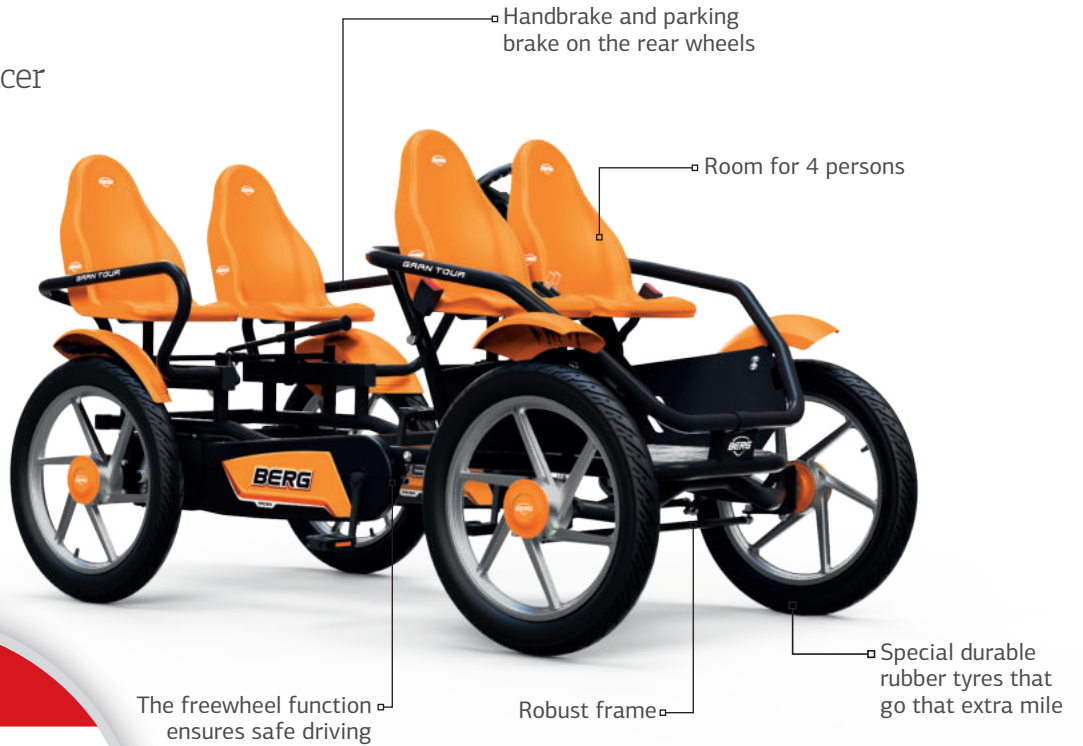

BERG Gran Tour Racer
Art. 29.07.40

Also available:

BERG Sunroof Gran Tour
Art. 29.41.25