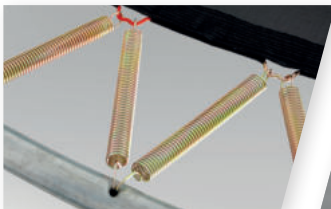

Due to the diagonally placed TwinSpring Gold springs you can make better and safer jumps over the entire trampoline.