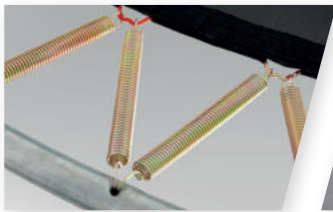

Due to the diagonally placed TwinSpring Gold springs you can make better and safer jumps over the entire trampoline.

The AirFlow jumping mat allows 50% more air permeation. This ensures less resistance while jumping, which is why you can make higher jumps.