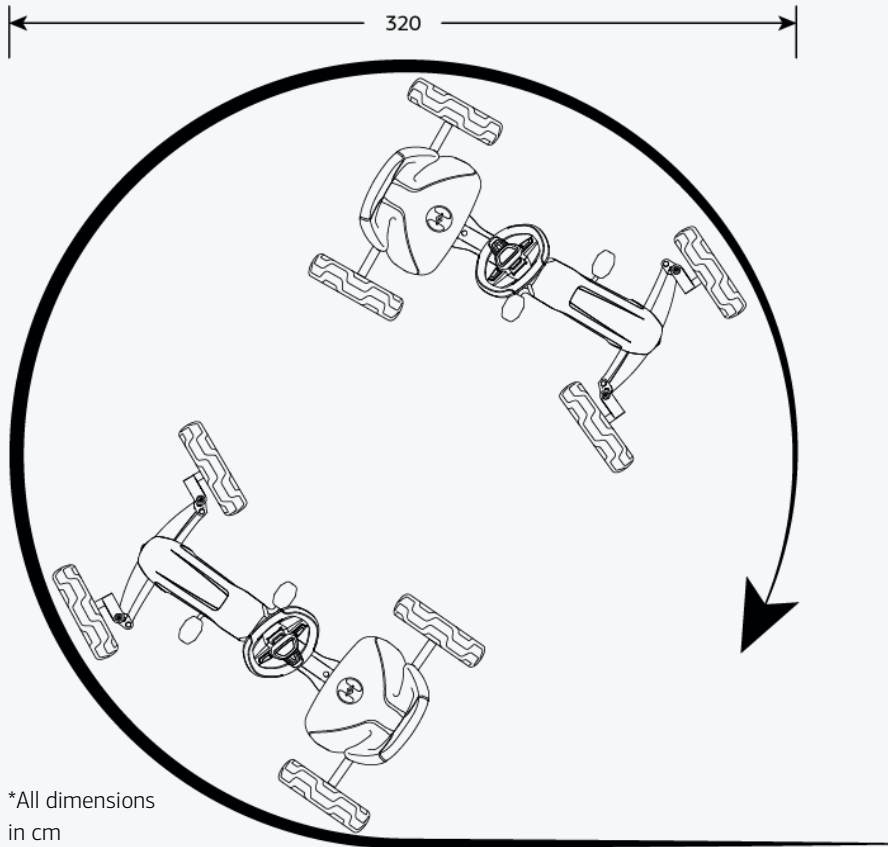

* Only for the BERG Reppy Rider

*Outrageous looks,
carefree playing fun
and easy to take with you*

BERG REPPY DATA

Get ready to explore

The following data is applicable to all Reppy versions

*All dimensions
in cm

*Outrageous looks,
carefree playing fun
and easy to take with you*

BERG REPPY DATA

Get ready to explore

General

Recommended age	2,5 - 6 years
Min user height	95 cm
Max user height	125 cm
Max user weight	40 kg
Parental supervision necessary	Yes
Safety mark	TÜV + CE
Assembly time	±30 min