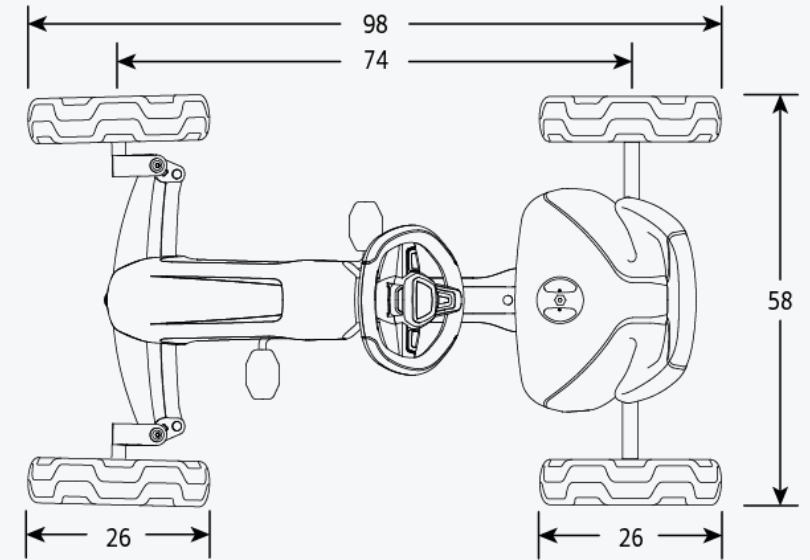

* Only for the BERG Reppy Rider

*Outrageous looks,
carefree playing fun
and easy to take with you*

BERG REPPY DATA

Get ready to explore

The following data is applicable to all Reppy versions

*All dimensions
in cm

*Outrageous looks,
carefree playing fun
and easy to take with you*

BERG REPPY DATA

Get ready to explore

General

Recommended age	2,5 - 6 years
Min user height	95 cm
Max user height	125 cm
Max user weight	40 kg
Parental supervision necessary	Yes
Safety mark	TÜV + CE
Assembly time	±30 min

Physical characteristics

Length	98 cm
Width	59 cm
Height	58 cm

Warranty

Frame	2 years
Parts	2 years
Tyres	0 years

Technical characteristics

Gears	N.A.
Tyre type	Solid
Frame aterial	Steel
Forward and backward	Yes
Braking system	Direct Drive
Parking brake	N.A.
Transmission	Direct Drive
Ball bearings	Yes
Swing axle	Yes
Adjustable seat	Yes
Adjustable steering wheel	No
Trailer connection	N.A.