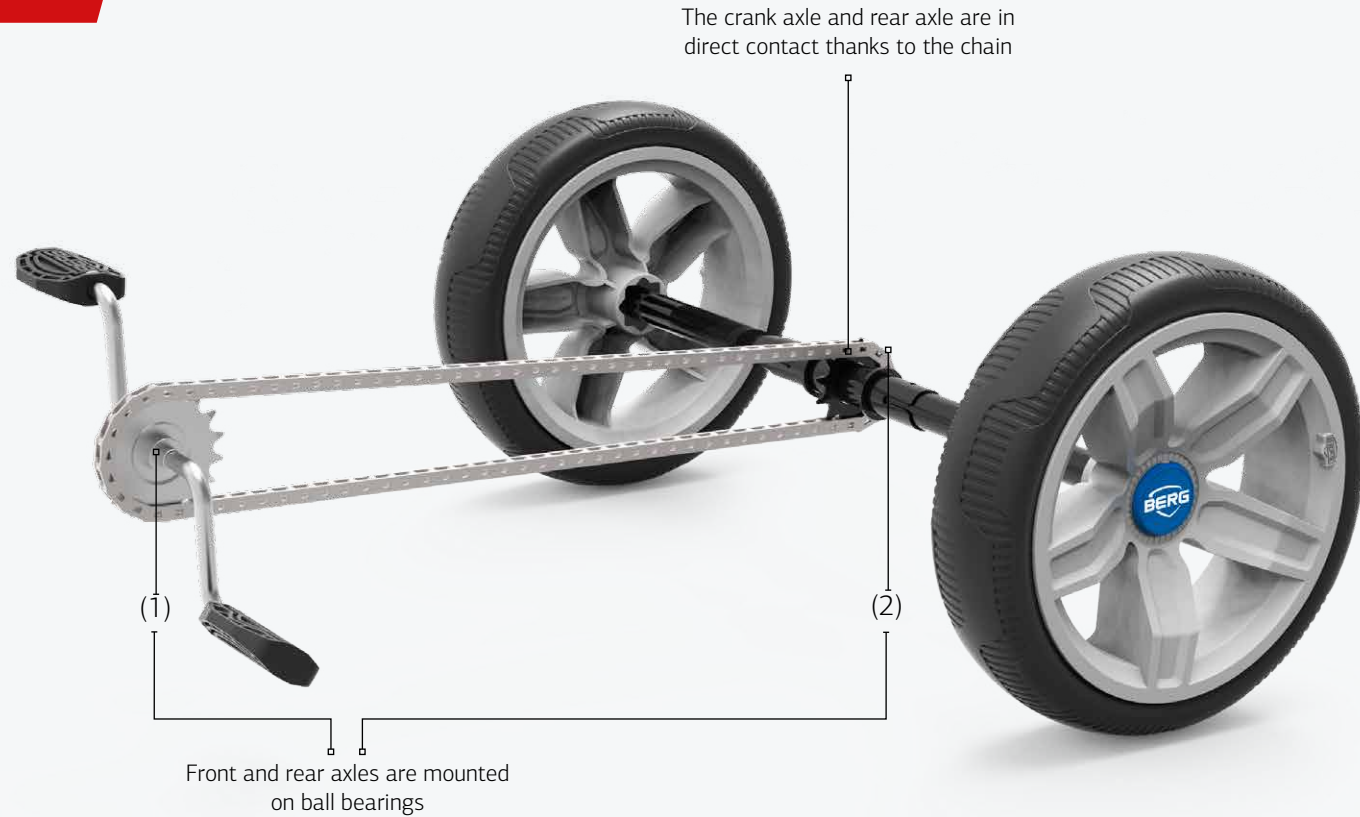

The Reppy is suitable for children from ages 2.5 to 6.

Outrageous looks,
carefree playing fun
and easy to take with you

3. EVA TYRES

Get ready to explore

An EVA tyre is made of high-tech foam. For the BERG Reppy, high-tech foam is the ideal replacement for the traditional rubber inner and outer tyres. Thanks to the right composition, the tyres are just as wear-resistant as traditional rubber tyres but without the risk of a flat tyre. The tyres are very silent when driving, which makes them ideal for indoor and outdoor use.

*Outrageous looks,
carefree playing fun
and easy to take with you*

4. DIRECT DRIVE

The BERG Reppy is equipped with a fixed connection between the front crank axle and the rear axle. This means that the movement of the legs is immediately converted to the movement of the rear wheels. This makes the BERG Reppy super simple and easy to ride. Both forwards and backwards.

An additional advantage is that the movement/rotation of the rear wheels (which occurs when pedalling, or when pushed) is also translated to the front crank axle. Therefore, once the go-kart is moving, you can continue pedalling very easily.

Also, the front and rear axles are mounted on ball bearings. As a result, the pedals and rear axle rotate smoothly and lightly!

*Outrageous looks,
carefree playing fun
and easy to take with you*

CHARACTERISTICS