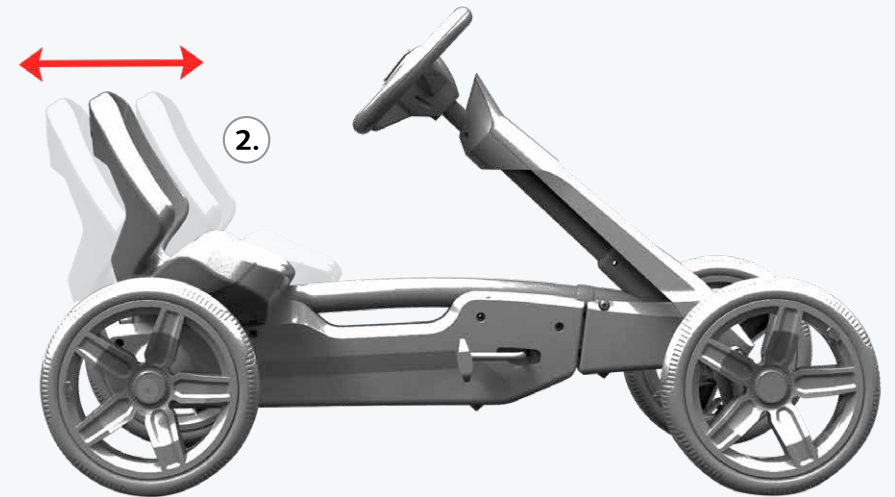

Outrageous looks,
carefree playing fun
and easy to take with you