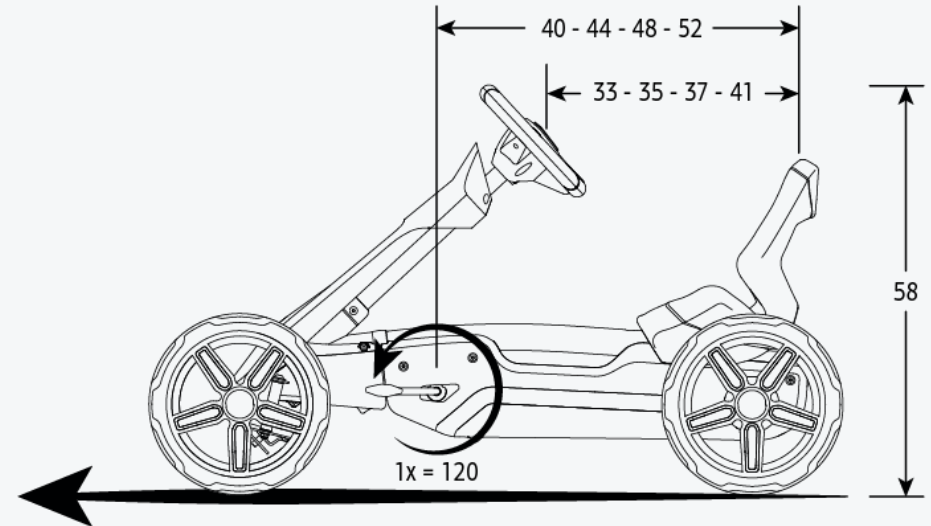

* Only for the BERG Reppy Rider

*Outrageous looks,
carefree playing fun
and easy to take with you*

BERG REPPY DATA

Get ready to explore

The following data is applicable to all Reppy versions

*All dimensions
in cm

*Outrageous looks,
carefree playing fun
and easy to take with you*

BERG REPPY DATA

Get ready to explore

General

Recommended age	2,5 - 6 years
Min user height	95 cm
Max user height	125 cm
Max user weight	40 kg
Parental supervision necessary	Yes
Safety mark	TÜV + CE
Assembly time	±30 min

Physical characteristics

Length	98 cm
Width	59 cm
Height	58 cm

Warranty

Frame	2 years
Parts	2 years
Tyres	0 years

Technical characteristics

Gears	N.A.
Tyre type	Solid
Frame aterial	Steel
Forward and backward	Yes
Braking system	Direct Drive
Parking brake	N.A.
Transmission	Direct Drive
Ball bearings	Yes
Swing axle	Yes
Adjustable seat	Yes
Adjustable steering wheel	No
Trailer connection	N.A.