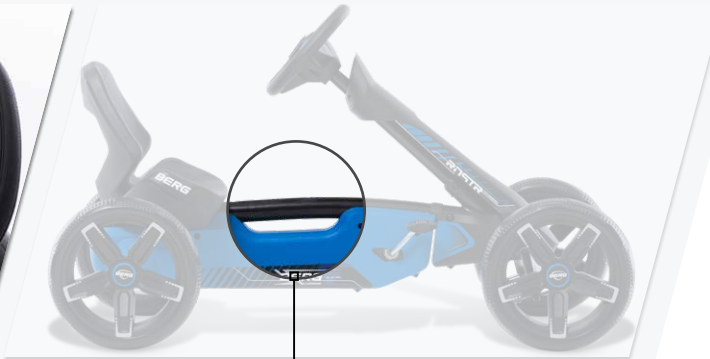

The striking sports steering wheel, the EVA 10" tyres that will never go flat, the cool bucket seat and the swing axle make go-karting exceptionally good fun. The BERG Reppy is the first go-kart for young children with genuine, low go-kart entry due to the low bucket seat.

The Reppy's design makes children stand out in the neighbourhood. Take a look at that low bucket seat and striking sports steering wheel!

Adults can carry the Reppy super easily by its frame handle. The Reppy is light and compact, making it easy to store after use.

Design key-features:

Cool bucket seat

Striking sports steering wheel
inclusive BERG Soundbox Race (optional for Reppy Rider)

Built-in handle
makes lifting easy

*Outrageous looks,
carefree playing fun
and easy to take with you*

*Outrageous looks,
carefree playing fun
and easy to take with you*

4. DIRECT DRIVE

The BERG Reppy is equipped with a fixed connection between the front crank axle and the rear axle. This means that the movement of the legs is immediately converted to the movement of the rear wheels. This makes the BERG Reppy super simple and easy to ride. Both forwards and backwards.