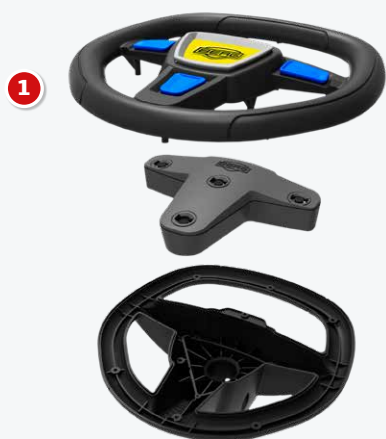

The BMW logo and the BMW word mark are trademarks of BMW AG and are used under license.

Weight product: 9.2 kg
Weight with box: 10.9 kg
Box size in cm: 70x49x23

years
2.5 ▶ 6
95 to 125 cm

BERGTOYS.COM

EAN-CODE: **8715839068993**

* Only for the BERG Reppy Rider

*Outrageous looks,
carefree playing fun
and easy to take with you*

BERG REPPY DATA

Get ready to explore

The following data is applicable to all Reppy versions

*All dimensions
in cm