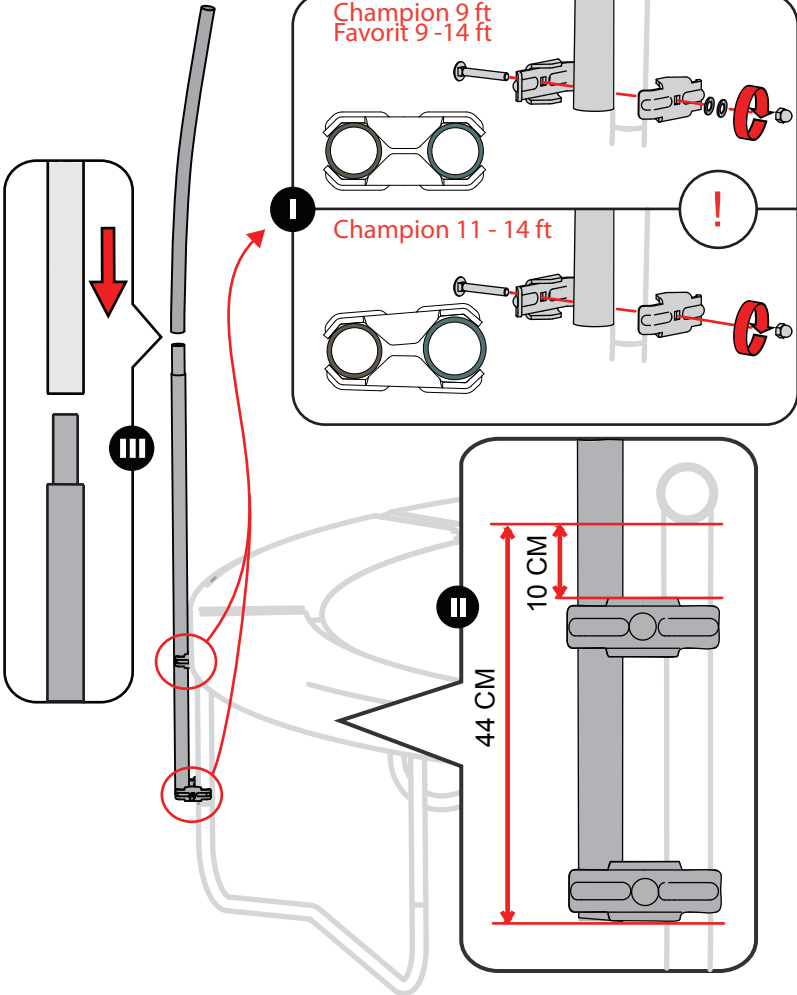

1

Champion 9 ft
Favorit 9 - 14 ft

Champion 11 - 14 ft

2

III

II

I

3

III

I

II

4

1 2 3 x 8

www.bergtoys.com

Safety Net Deluxe

5

9ft: 8x 11ft: 10x 12,5ft-14ft: 12x

6

7